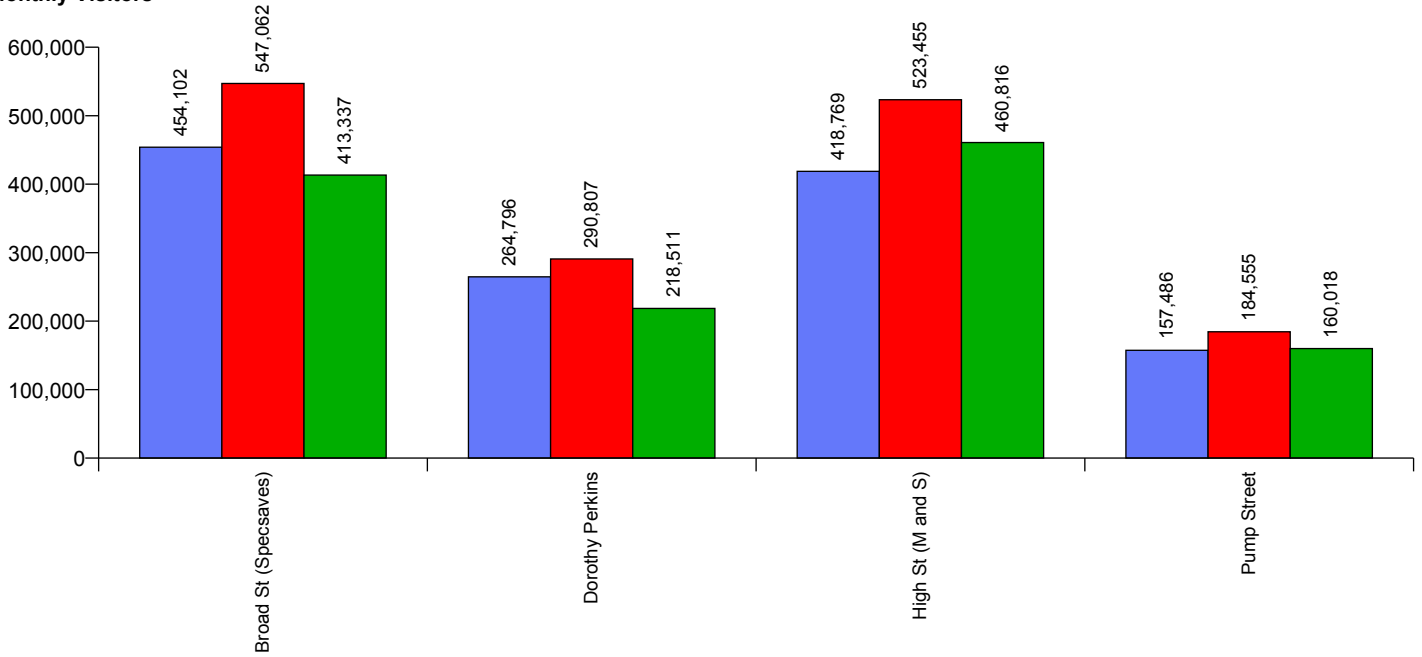

Annual Performance

Monthly Visitors

Average Daily Distribution

Average Visitors

This Month '17	32,230	41,175	38,870	43,184	40,370	51,409	76,550
This Month '16	34,649	37,327	38,627	40,746	37,701	44,810	79,312
Last Month '17	34,354	35,472	33,851	37,398	37,422	46,026	84,653
Y-O-Y % Change	-7.0%	10.3%	0.6%	6.0%	7.1%	14.7%	-3.5%

Average Hourly Distribution

Average Visitors

Zone Comparison

No Zone Comparison Available

Internal Flow Comparison

No Flow Comparison Available

Month Commencing	02-Apr-2017
-------------------------	--------------------

No of Wks This Mth	4
No of Wks Last Mth	5

Month	April 2017
--------------	-------------------

External Location Comparison

Monthly Visitors

FootFall by Entrance

Monthly Visitors

Month Commencing **02-Apr-2017**