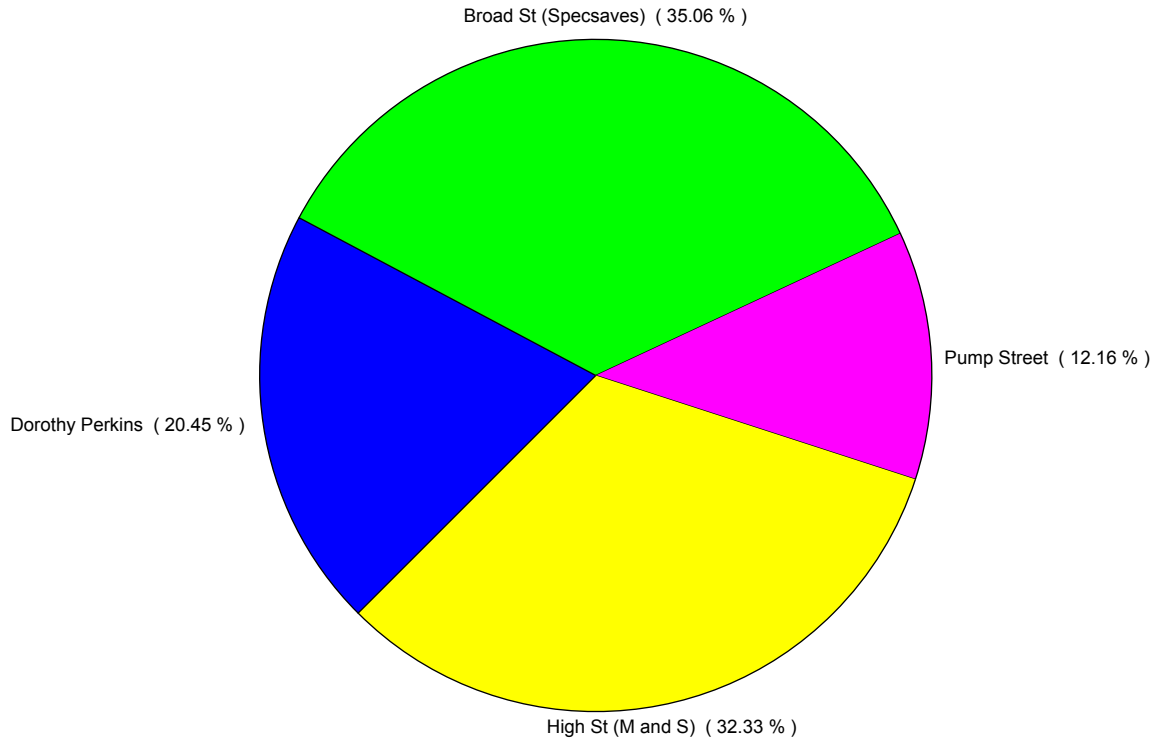

No of Wks This Mth	4
No of Wks Last Mth	5

Month	April 2017
--------------	-------------------

External Location Comparison

Monthly Visitors

FootFall by Entrance

Monthly Visitors

Month Commencing **02-Apr-2017**