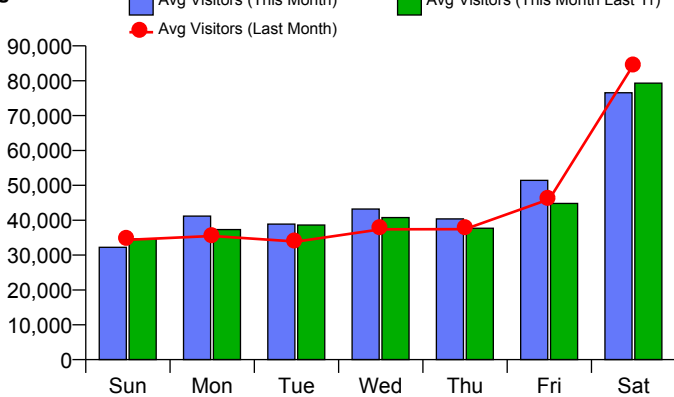

Month Commencing **02-Apr-2017**

No of Wks This Mth	4
No of Wks Last Mth	5

Month **April 2017**

Monthly Visitors

Monthly Visitors

National Benchmark		Monthly		Yearly	
M-O-M	Y-O-Y	Centre Change	Centre Change	Centre Change	Centre Change
-22.7 %	↓	-1.9 %	↓	-16.2 %	↓
				3.4 %	↑

Annual Performance

Monthly Visitors

Average Daily Distribution

Average Visitors

This Month '17	32,230	41,175	38,870	43,184	40,370	51,409	76,550
This Month '16	34,649	37,327	38,627	40,746	37,701	44,810	79,312
Last Month '17	34,354	35,472	33,851	37,398	37,422	46,026	84,653
Y-O-Y % Change	-7.0%	10.3%	0.6%	6.0%	7.1%	14.7%	-3.5%

Average Hourly Distribution

Average Visitors

Zone Comparison

No Zone Comparison Available

Internal Flow Comparison

No Flow Comparison Available

Month Commencing	02-Apr-2017
-------------------------	--------------------