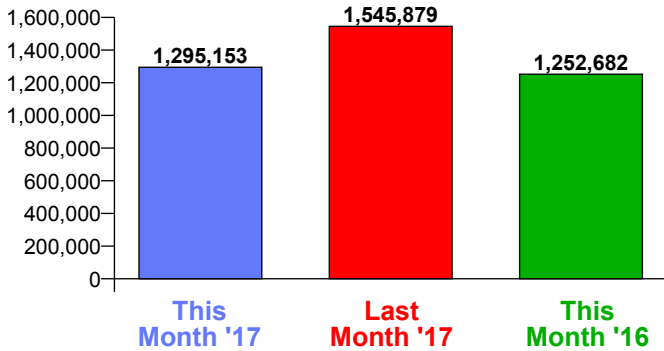

Month Commencing **02-Apr-2017**

No of Wks This Mth	4
No of Wks Last Mth	5

Month **April 2017**

Monthly Visitors

Monthly Visitors

National Benchmark		Monthly		Yearly	
M-O-M	Y-O-Y	Centre Change	Centre Change	Centre Change	Centre Change
-22.7 %	↓	-1.9 %	↓	-16.2 %	↓
				3.4 %	↑

Annual Performance

Monthly Visitors

Average Daily Distribution

Average Visitors

This Month '17	32,230	41,175	38,870	43,184	40,370	51,409	76,550
This Month '16	34,649	37,327	38,627	40,746	37,701	44,810	79,312
Last Month '17	34,354	35,472	33,851	37,398	37,422	46,026	84,653
Y-O-Y % Change	-7.0%	10.3%	0.6%	6.0%	7.1%	14.7%	-3.5%