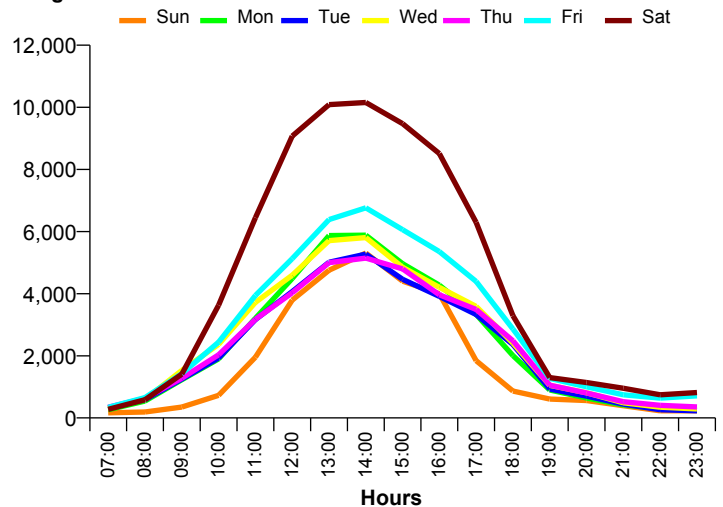

Month Commencing **02-Apr-2017**

No of Wks This Mth	4
No of Wks Last Mth	5

Month **April 2017**

Monthly Visitors

Monthly Visitors

National Benchmark		Monthly		Yearly	
M-O-M	Y-O-Y	Centre Change	Centre Change	Centre Change	Centre Change
-22.7 %	↓	-1.9 %	↓	-16.2 %	↓
				3.4 %	↑

Annual Performance

Monthly Visitors

Average Daily Distribution

Average Visitors

This Month '17	32,230	41,175	38,870	43,184	40,370	51,409	76,550
This Month '16	34,649	37,327	38,627	40,746	37,701	44,810	79,312
Last Month '17	34,354	35,472	33,851	37,398	37,422	46,026	84,653
Y-O-Y % Change	-7.0%	10.3%	0.6%	6.0%	7.1%	14.7%	-3.5%

Average Hourly Distribution

Average Visitors

Zone Comparison

No Zone Comparison Available

Internal Flow Comparison

No Flow Comparison Available

Month Commencing	02-Apr-2017
-------------------------	--------------------