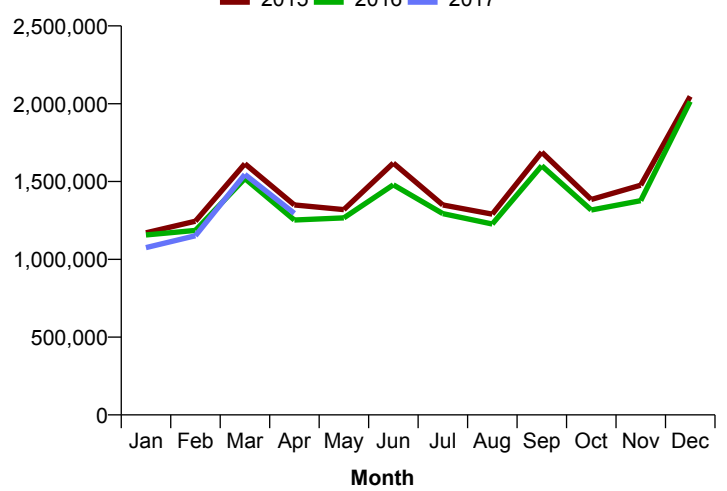

Month Commencing **02-Apr-2017**

No of Wks This Mth	4
No of Wks Last Mth	5

Month **April 2017**

Monthly Visitors

Monthly Visitors

National Benchmark		Monthly		Yearly	
M-O-M	Y-O-Y	Centre Change	Centre Change	Centre Change	Centre Change
-22.7 %	↓	-1.9 %	↓	-16.2 %	↓
				3.4 %	↑

Annual Performance

Monthly Visitors

Average Daily Distribution

Average Visitors

This Month '17	32,230	41,175	38,870	43,184	40,370	51,409	76,550
This Month '16	34,649	37,327	38,627	40,746	37,701	44,810	79,312
Last Month '17	34,354	35,472	33,851	37,398	37,422	46,026	84,653
Y-O-Y % Change	-7.0%	10.3%	0.6%	6.0%	7.1%	14.7%	-3.5%

Average Hourly Distribution

Average Visitors

Zone Comparison

No Zone Comparison Available

Internal Flow Comparison

No Flow Comparison Available

Month Commencing	02-Apr-2017
-------------------------	--------------------