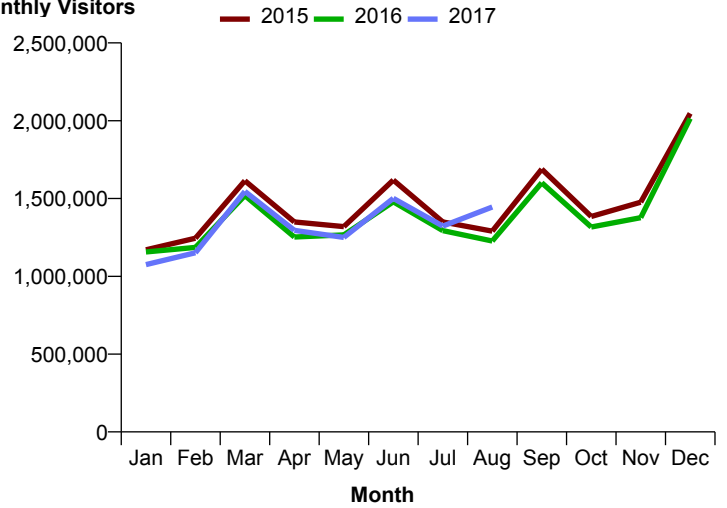

Month Commencing **30-Jul-2017**

No of Wks This Mth	4
No of Wks Last Mth	4

Month **August 2017**

Monthly Visitors

Monthly Visitors

National Benchmark		Monthly		Yearly	
M-O-M	Y-O-Y	Centre Change	Centre Change	Centre Change	Centre Change
-0.9 % ↓	-2.1 % ↓	9.3 % ↑		17.8 % ↑	

Annual Performance

Monthly Visitors

Average Daily Distribution

Average Visitors

This Month '17	43,383	47,077	44,572	46,734	47,746	55,344	76,523
This Month '16	36,475	39,946	39,210	41,863	39,661	46,968	62,562
Last Month '17	35,283	40,896	38,320	41,956	40,237	52,295	81,724
Y-O-Y % Change	18.9%	17.9%	13.7%	11.6%	20.4%	17.8%	22.3%