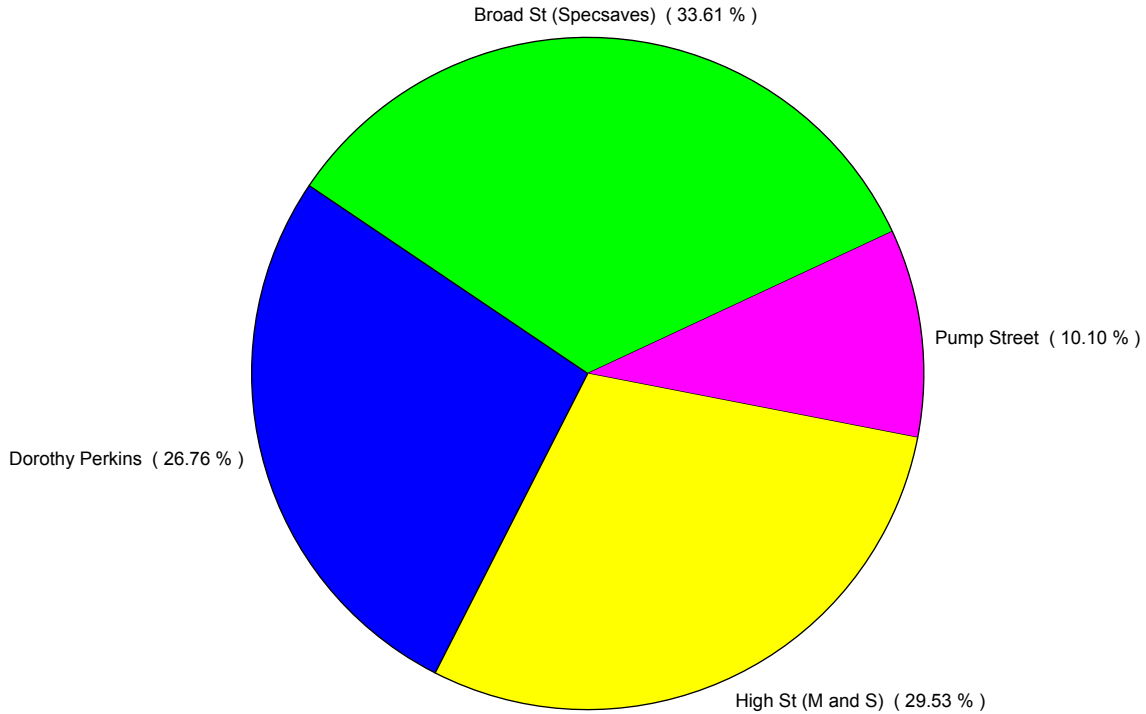

Annual Performance

Monthly Visitors

Average Daily Distribution

Average Visitors

This Month '17	43,383	47,077	44,572	46,734	47,746	55,344	76,523
This Month '16	36,475	39,946	39,210	41,863	39,661	46,968	62,562
Last Month '17	35,283	40,896	38,320	41,956	40,237	52,295	81,724
Y-O-Y % Change	18.9%	17.9%	13.7%	11.6%	20.4%	17.8%	22.3%

Average Hourly Distribution

Average Visitors

Zone Comparison

No Zone Comparison Available

Internal Flow Comparison

No Flow Comparison Available

Month Commencing	30-Jul-2017
------------------	-------------

No of Wks This Mth	4
No of Wks Last Mth	4

Month	August 2017
-------	-------------

External Location Comparison

FootFall by Entrance

Monthly Visitors

Month Commencing **30-Jul-2017**

Month **August 2017**

Weather

No weather information available