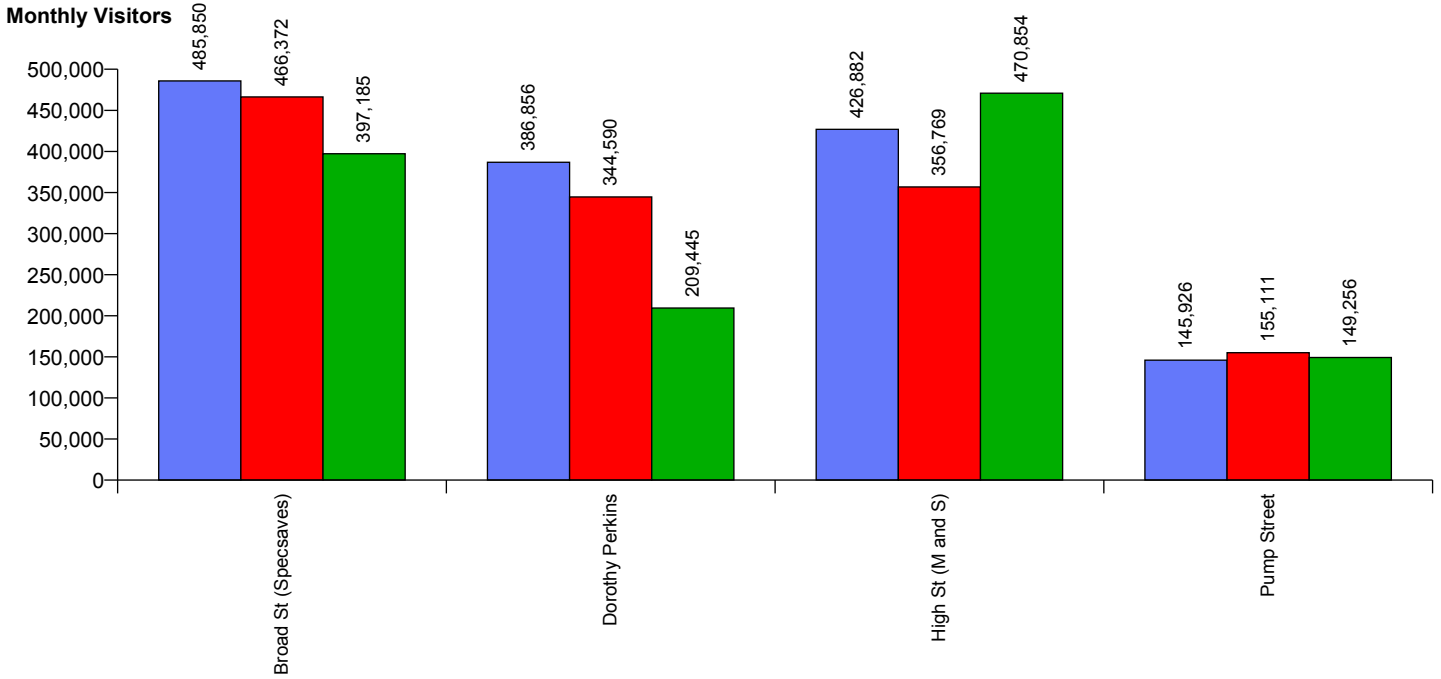

Annual Performance

Monthly Visitors

Average Daily Distribution

Average Visitors

This Month '17	43,383	47,077	44,572	46,734	47,746	55,344	76,523
This Month '16	36,475	39,946	39,210	41,863	39,661	46,968	62,562
Last Month '17	35,283	40,896	38,320	41,956	40,237	52,295	81,724
Y-O-Y % Change	18.9%	17.9%	13.7%	11.6%	20.4%	17.8%	22.3%

Average Hourly Distribution

Average Visitors

Zone Comparison

No Zone Comparison Available

Internal Flow Comparison

No Flow Comparison Available

Month Commencing	30-Jul-2017
------------------	-------------

No of Wks This Mth	4
No of Wks Last Mth	4

Month	August 2017
-------	-------------

External Location Comparison

FootFall by Entrance

Monthly Visitors

Month Commencing **30-Jul-2017**

Month **August 2017**

Weather

No weather information available