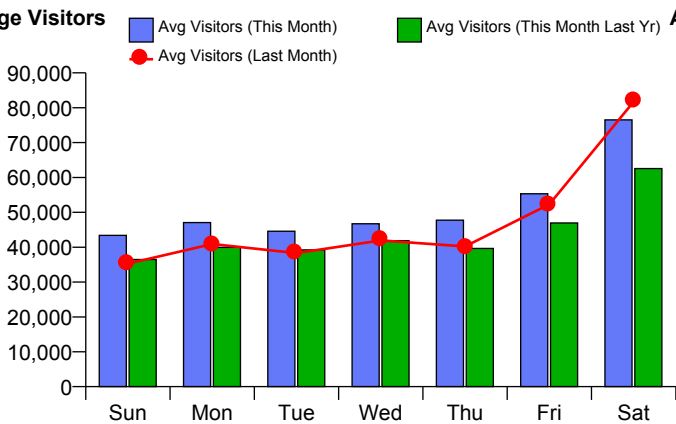

Month Commencing **30-Jul-2017**

No of Wks This Mth	4
No of Wks Last Mth	4

Month **August 2017**

Monthly Visitors

Monthly Visitors

National Benchmark		Monthly		Yearly	
M-O-M	Y-O-Y	Centre Change	Centre Change	Centre Change	Centre Change
-0.9 % ↓	-2.1 % ↓	9.3 % ↑		17.8 % ↑	

Annual Performance

Monthly Visitors

Average Daily Distribution

Average Visitors

This Month '17	43,383	47,077	44,572	46,734	47,746	55,344	76,523
This Month '16	36,475	39,946	39,210	41,863	39,661	46,968	62,562
Last Month '17	35,283	40,896	38,320	41,956	40,237	52,295	81,724
Y-O-Y % Change	18.9%	17.9%	13.7%	11.6%	20.4%	17.8%	22.3%

Average Hourly Distribution

Average Visitors

Zone Comparison

No Zone Comparison Available

Internal Flow Comparison

No Flow Comparison Available

Month Commencing	30-Jul-2017
------------------	-------------

No of Wks This Mth	4
No of Wks Last Mth	4

Month	August 2017
-------	-------------

External Location Comparison

FootFall by Entrance

Monthly Visitors

Month Commencing **30-Jul-2017**

Month **August 2017**

Weather

No weather information available