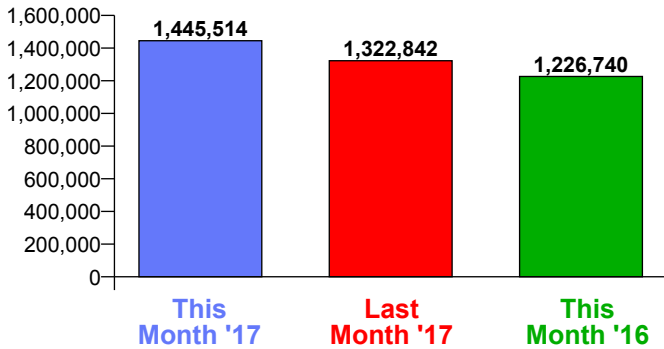

Month Commencing **30-Jul-2017**

No of Wks This Mth	4
No of Wks Last Mth	4

Month **August 2017**

Monthly Visitors

Monthly Visitors

National Benchmark		Monthly		Yearly	
M-O-M	Y-O-Y	Centre Change	Centre Change	Centre Change	Centre Change
-0.9 % ↓	-2.1 % ↓	9.3 % ↑		17.8 % ↑	

Annual Performance

Monthly Visitors

Average Daily Distribution

Average Visitors

This Month '17	43,383	47,077	44,572	46,734	47,746	55,344	76,523
This Month '16	36,475	39,946	39,210	41,863	39,661	46,968	62,562
Last Month '17	35,283	40,896	38,320	41,956	40,237	52,295	81,724
Y-O-Y % Change	18.9%	17.9%	13.7%	11.6%	20.4%	17.8%	22.3%