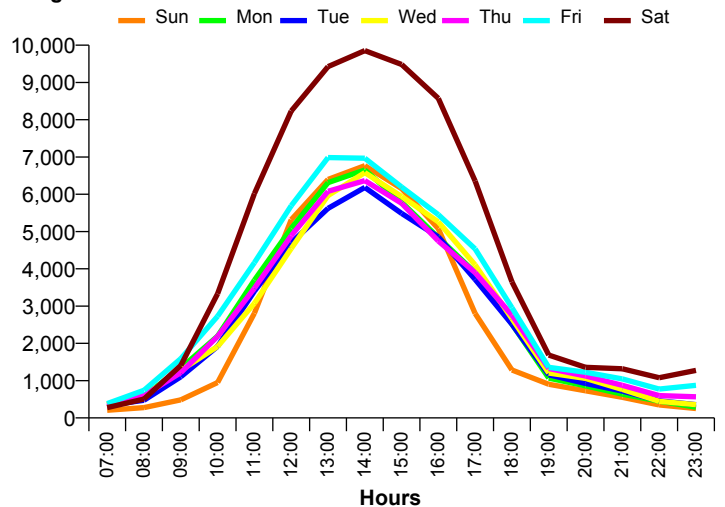

Month Commencing **30-Jul-2017**

No of Wks This Mth	4
No of Wks Last Mth	4

Month **August 2017**

Monthly Visitors

Monthly Visitors

National Benchmark		Monthly		Yearly	
M-O-M	Y-O-Y	Centre Change	Centre Change	Centre Change	Centre Change
-0.9 % ↓	-2.1 % ↓	9.3 % ↑		17.8 % ↑	

Annual Performance

Monthly Visitors

Average Daily Distribution

Average Visitors

This Month '17	43,383	47,077	44,572	46,734	47,746	55,344	76,523
This Month '16	36,475	39,946	39,210	41,863	39,661	46,968	62,562
Last Month '17	35,283	40,896	38,320	41,956	40,237	52,295	81,724
Y-O-Y % Change	18.9%	17.9%	13.7%	11.6%	20.4%	17.8%	22.3%

Average Hourly Distribution

Average Visitors

Zone Comparison

No Zone Comparison Available

Internal Flow Comparison

No Flow Comparison Available

Month Commencing	30-Jul-2017
------------------	-------------

No of Wks This Mth	4
No of Wks Last Mth	4