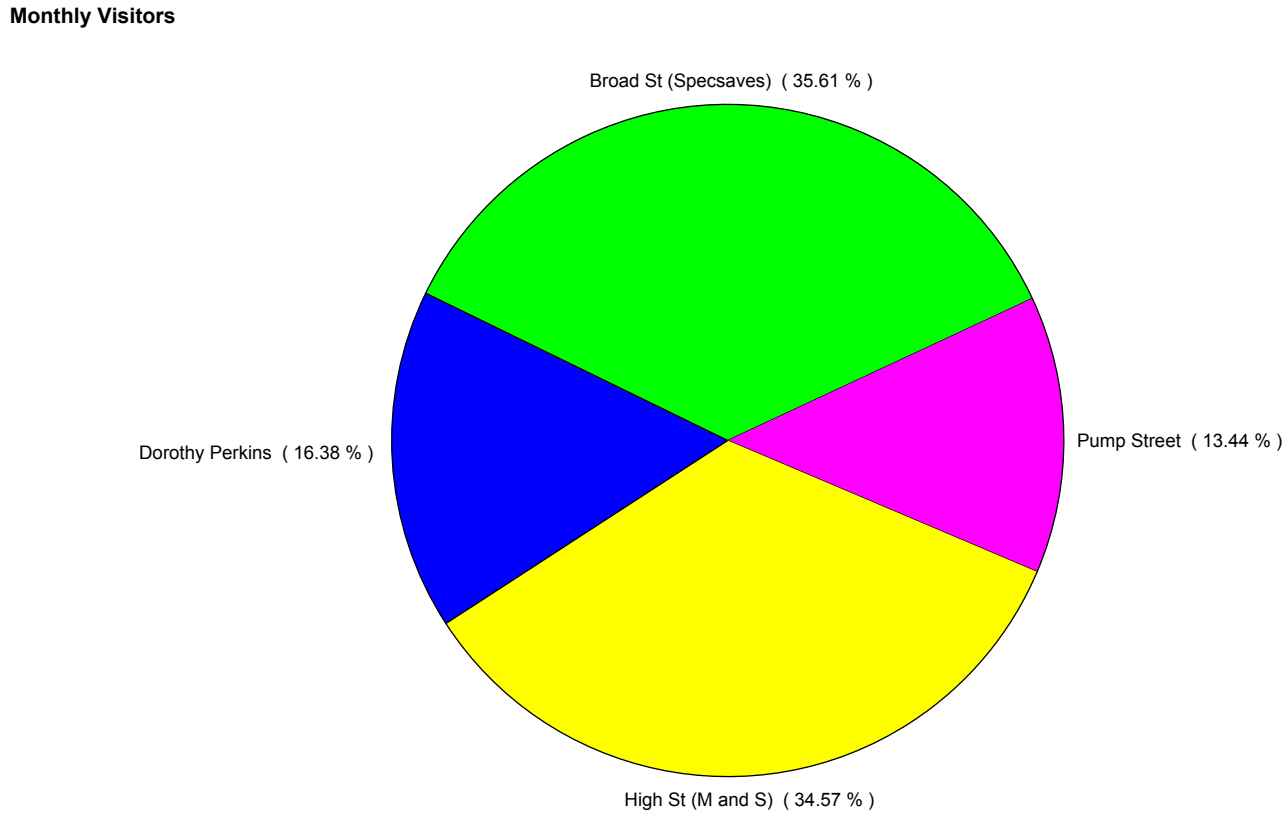

Average Daily Distribution

Average Visitors

This Month '17	30,884	37,345	34,675	34,677	33,312	44,339	72,584
This Month '16	33,719	35,552	36,442	37,395	38,472	43,861	70,896
Last Month '17	24,317	34,561	32,830	35,242	30,442	38,557	72,742
Y-O-Y % Change	-8.4%	5.0%	-4.8%	-7.3%	-13.4%	1.1%	2.4%

Average Hourly Distribution

Average Visitors

Zone Comparison

No Zone Comparison Available

Internal Flow Comparison

No Flow Comparison Available

Month Commencing **29-Jan-2017**

No of Wks This Mth	4
No of Wks Last Mth	4

Month **February 2017**

External Location Comparison

FootFall by Entrance

Worcester City Centre Monthly Summary

Month Commencing	29-Jan-2017
------------------	-------------

Month	February 2017
-------	---------------