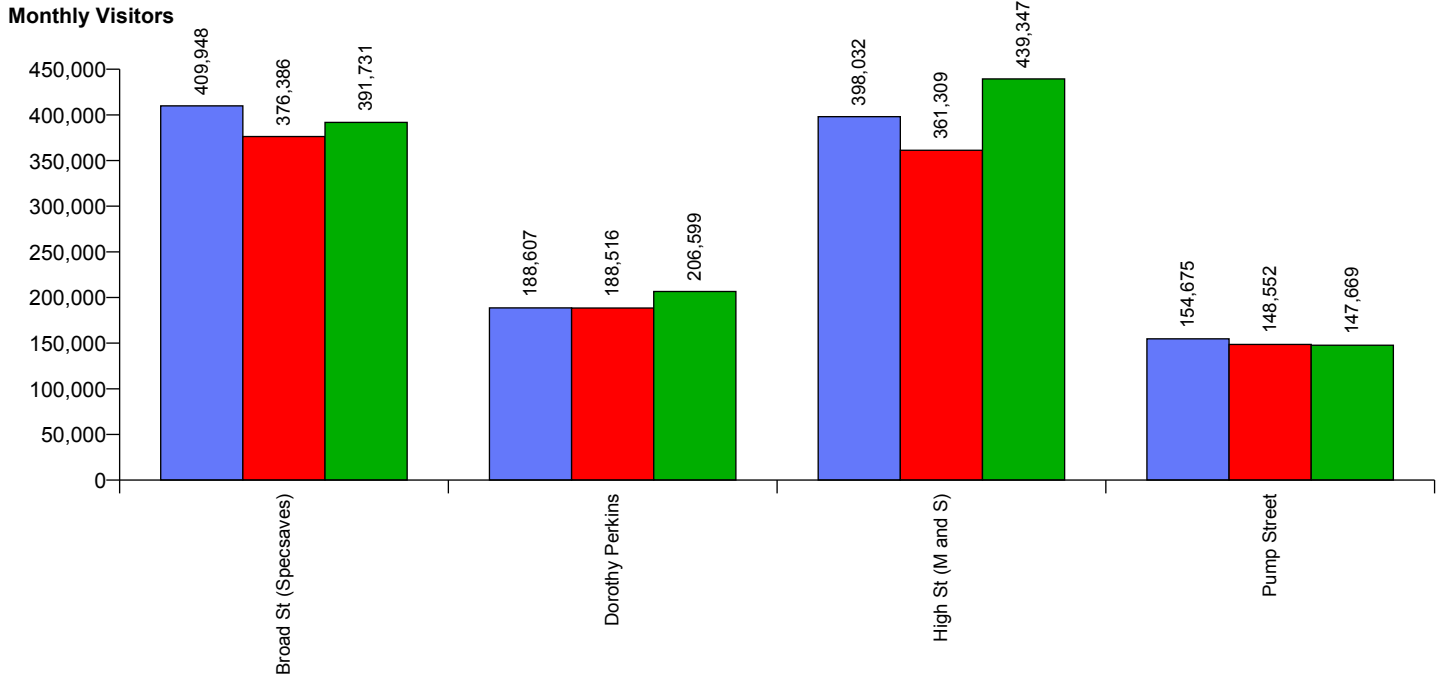

Average Daily Distribution

Average Visitors

This Month '17	30,884	37,345	34,675	34,677	33,312	44,339	72,584
This Month '16	33,719	35,552	36,442	37,395	38,472	43,861	70,896
Last Month '17	24,317	34,561	32,830	35,242	30,442	38,557	72,742
Y-O-Y % Change	-8.4%	5.0%	-4.8%	-7.3%	-13.4%	1.1%	2.4%

Average Hourly Distribution

Average Visitors

Zone Comparison

No Zone Comparison Available

Internal Flow Comparison

No Flow Comparison Available

Month Commencing **29-Jan-2017**

No of Wks This Mth	4
No of Wks Last Mth	4

Month **February 2017**

External Location Comparison

FootFall by Entrance

Worcester City Centre Monthly Summary

Month Commencing	29-Jan-2017
------------------	-------------

Month	February 2017
-------	---------------