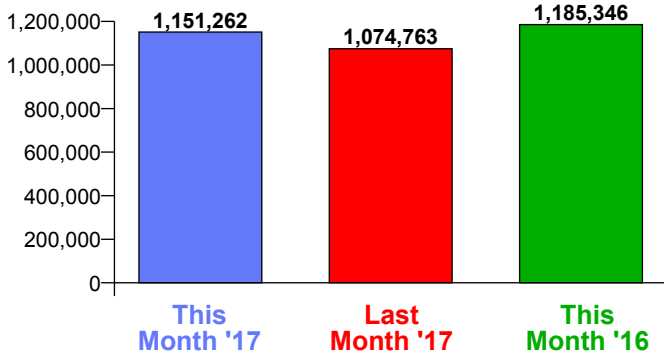

Month Commencing **29-Jan-2017**

No of Wks This Mth	4
No of Wks Last Mth	4

Month **February 2017**

Monthly Visitors

Monthly Visitors

Annual Performance

Monthly Visitors

National Benchmark		Monthly		Yearly	
M-O-M	Y-O-Y	Centre Change		Centre Change	
5.5 % ↑	-3.7 % ↓	7.1 % ↑		-2.9 % ↓	

Average Daily Distribution

Average Visitors

This Month '17	30,884	37,345	34,675	34,677	33,312	44,339	72,584
This Month '16	33,719	35,552	36,442	37,395	38,472	43,861	70,896
Last Month '17	24,317	34,561	32,830	35,242	30,442	38,557	72,742
Y-O-Y % Change	-8.4%	5.0%	-4.8%	-7.3%	-13.4%	1.1%	2.4%