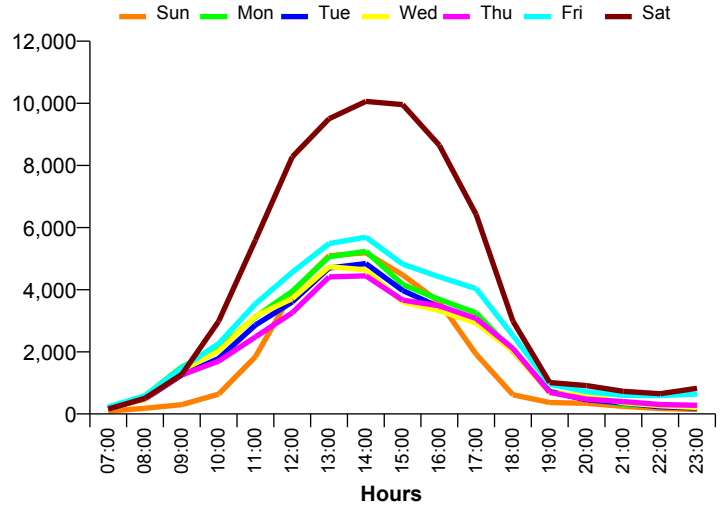

Average Daily Distribution

Average Visitors

This Month '17	30,884	37,345	34,675	34,677	33,312	44,339	72,584
This Month '16	33,719	35,552	36,442	37,395	38,472	43,861	70,896
Last Month '17	24,317	34,561	32,830	35,242	30,442	38,557	72,742
Y-O-Y % Change	-8.4%	5.0%	-4.8%	-7.3%	-13.4%	1.1%	2.4%

Average Hourly Distribution

Average Visitors

Zone Comparison

No Zone Comparison Available

Internal Flow Comparison

No Flow Comparison Available

Month Commencing **29-Jan-2017**

No of Wks This Mth	4
No of Wks Last Mth	4