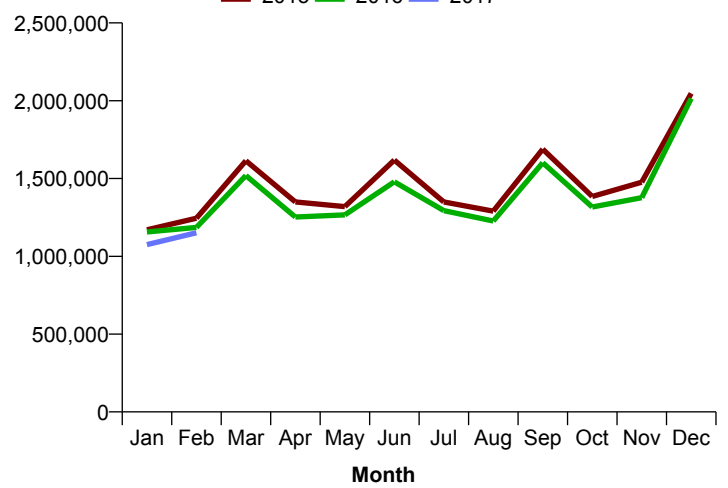

Month Commencing **29-Jan-2017**

No of Wks This Mth	4
No of Wks Last Mth	4

Month **February 2017**

Monthly Visitors

Monthly Visitors

Annual Performance

Monthly Visitors

National Benchmark		Monthly		Yearly	
M-O-M	Y-O-Y	Centre Change		Centre Change	
5.5 % ↑	-3.7 % ↓	7.1 % ↑		-2.9 % ↓	

Average Daily Distribution

Average Visitors

This Month '17	30,884	37,345	34,675	34,677	33,312	44,339	72,584
This Month '16	33,719	35,552	36,442	37,395	38,472	43,861	70,896
Last Month '17	24,317	34,561	32,830	35,242	30,442	38,557	72,742
Y-O-Y % Change	-8.4%	5.0%	-4.8%	-7.3%	-13.4%	1.1%	2.4%

Average Hourly Distribution

Average Visitors

Zone Comparison

No Zone Comparison Available

Internal Flow Comparison

No Flow Comparison Available

Month Commencing **29-Jan-2017**

No of Wks This Mth	4
No of Wks Last Mth	4