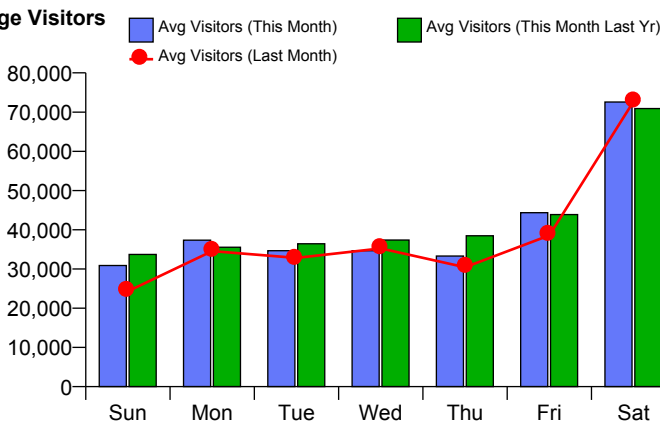

Month Commencing **29-Jan-2017**

No of Wks This Mth	4
No of Wks Last Mth	4

Month **February 2017**

Monthly Visitors

Monthly Visitors

Annual Performance

Monthly Visitors

National Benchmark		Monthly		Yearly	
M-O-M	Y-O-Y	Centre Change		Centre Change	
5.5 % ↑	-3.7 % ↓	7.1 % ↑		-2.9 % ↓	

Average Daily Distribution

Average Visitors

This Month '17	30,884	37,345	34,675	34,677	33,312	44,339	72,584
This Month '16	33,719	35,552	36,442	37,395	38,472	43,861	70,896
Last Month '17	24,317	34,561	32,830	35,242	30,442	38,557	72,742
Y-O-Y % Change	-8.4%	5.0%	-4.8%	-7.3%	-13.4%	1.1%	2.4%

Average Hourly Distribution

Average Visitors

Zone Comparison

No Zone Comparison Available

Internal Flow Comparison

No Flow Comparison Available

Month Commencing **29-Jan-2017**

No of Wks This Mth	4
No of Wks Last Mth	4