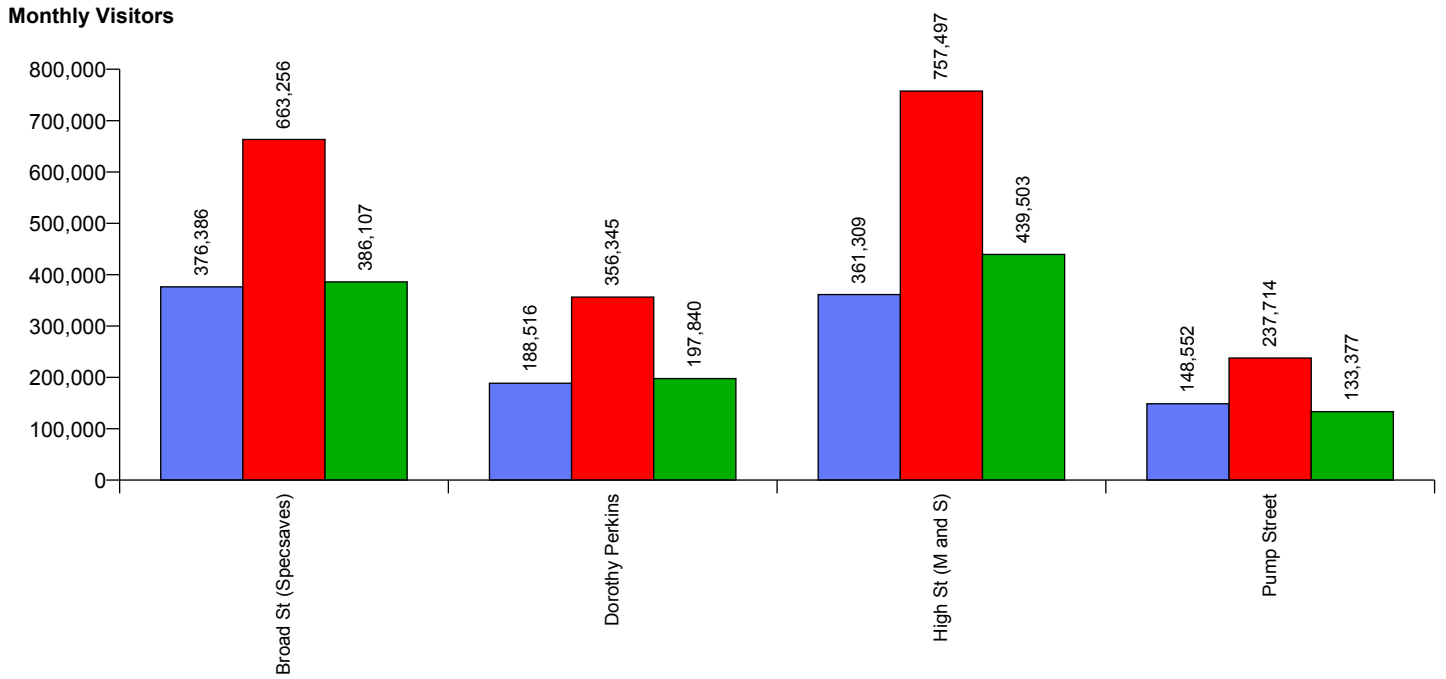

Annual Performance

Monthly Visitors

Average Daily Distribution

Average Visitors

	Sun	Mon	Tue	Wed	Thu	Fri	Sat
This Month '17	24,317	34,561	32,830	35,242	30,442	38,557	72,742
This Month '16	28,441	37,982	34,120	34,929	33,529	41,163	79,043
Last Month '16	45,686	50,583	47,923	54,923	57,777	62,697	83,373
Y-O-Y % Change	-14.5%	-9.0%	-3.8%	0.9%	-9.2%	-6.3%	-8.0%

Average Hourly Distribution

Average Visitors

Zone Comparison

No Zone Comparison Available

Internal Flow Comparison

No Flow Comparison Available

Month Commencing	01-Jan-2017
------------------	-------------

No of Wks This Mth	4
No of Wks Last Mth	5

Month	January 2017
-------	--------------

External Location Comparison

FootFall by Entrance

Month Commencing	01-Jan-2017
-------------------------	--------------------

Month	January 2017
--------------	---------------------