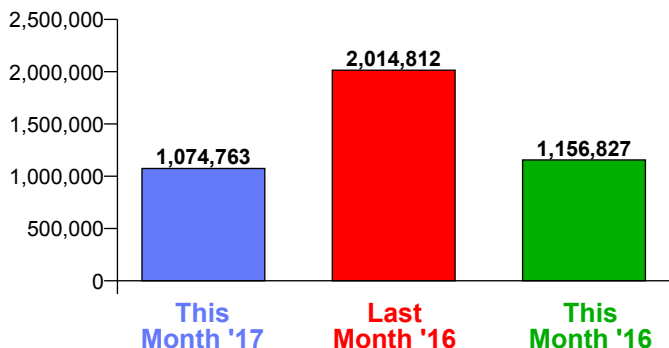

Month Commencing	01-Jan-2017
------------------	-------------

No of Wks This Mth	4
No of Wks Last Mth	5

Month	January 2017
-------	--------------

Monthly Visitors

Monthly Visitors

National Benchmark		Monthly		Yearly	
M-O-M	Y-O-Y	Centre Change		Centre Change	
-37.0 %	↓	-46.7 %	↓	-7.1 %	↓

Annual Performance

Monthly Visitors

Average Daily Distribution

Average Visitors

	Sun	Mon	Tue	Wed	Thu	Fri	Sat
This Month '17	24,317	34,561	32,830	35,242	30,442	38,557	72,742
This Month '16	28,441	37,982	34,120	34,929	33,529	41,163	79,043
Last Month '16	45,686	50,583	47,923	54,923	57,777	62,697	83,373
Y-O-Y % Change	-14.5%	-9.0%	-3.8%	0.9%	-9.2%	-6.3%	-8.0%