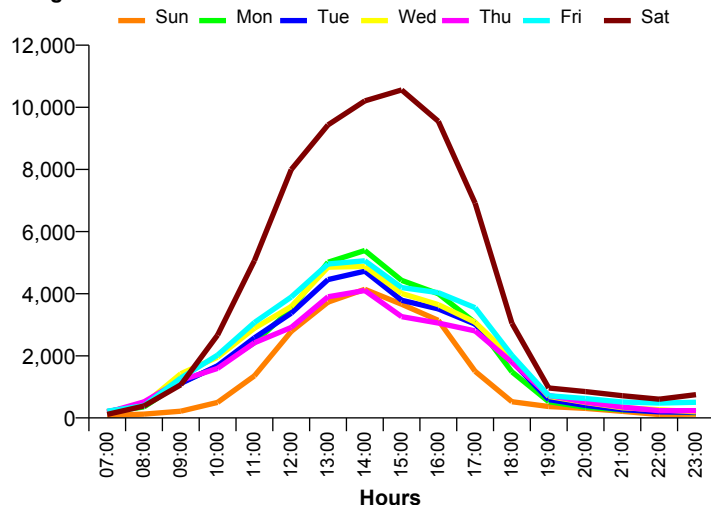

Annual Performance

Monthly Visitors

Average Daily Distribution

Average Visitors

	Sun	Mon	Tue	Wed	Thu	Fri	Sat
This Month '17	24,317	34,561	32,830	35,242	30,442	38,557	72,742
This Month '16	28,441	37,982	34,120	34,929	33,529	41,163	79,043
Last Month '16	45,686	50,583	47,923	54,923	57,777	62,697	83,373
Y-O-Y % Change	-14.5%	-9.0%	-3.8%	0.9%	-9.2%	-6.3%	-8.0%

Average Hourly Distribution

Average Visitors

Zone Comparison

No Zone Comparison Available

Internal Flow Comparison

No Flow Comparison Available

Month Commencing	01-Jan-2017
------------------	-------------

No of Wks This Mth	4
No of Wks Last Mth	5