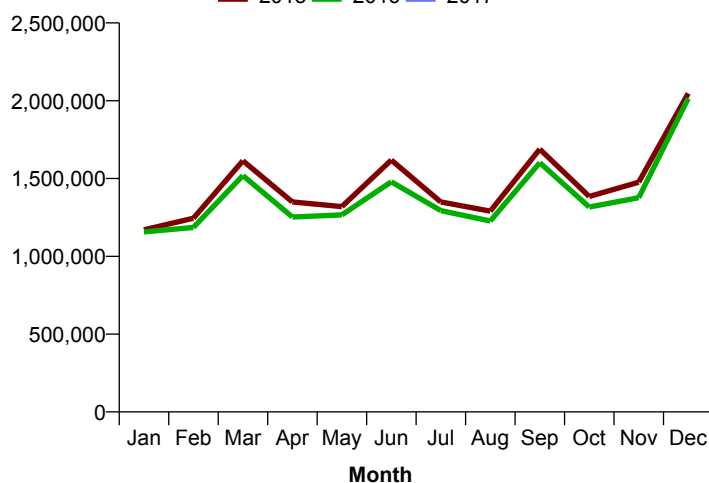

Month Commencing	01-Jan-2017
------------------	-------------

No of Wks This Mth	4
No of Wks Last Mth	5

Month	January 2017
-------	--------------

Monthly Visitors

Monthly Visitors

National Benchmark		Monthly		Yearly	
M-O-M	Y-O-Y	Centre Change		Centre Change	
-37.0 %	↓	-46.7 %	↓	-7.1 %	↓

Annual Performance

Monthly Visitors

Average Daily Distribution

Average Visitors

	Sun	Mon	Tue	Wed	Thu	Fri	Sat
This Month '17	24,317	34,561	32,830	35,242	30,442	38,557	72,742
This Month '16	28,441	37,982	34,120	34,929	33,529	41,163	79,043
Last Month '16	45,686	50,583	47,923	54,923	57,777	62,697	83,373
Y-O-Y % Change	-14.5%	-9.0%	-3.8%	0.9%	-9.2%	-6.3%	-8.0%

Average Hourly Distribution

Average Visitors

Zone Comparison

No Zone Comparison Available

Internal Flow Comparison

No Flow Comparison Available

Month Commencing	01-Jan-2017
------------------	-------------

No of Wks This Mth	4
No of Wks Last Mth	5