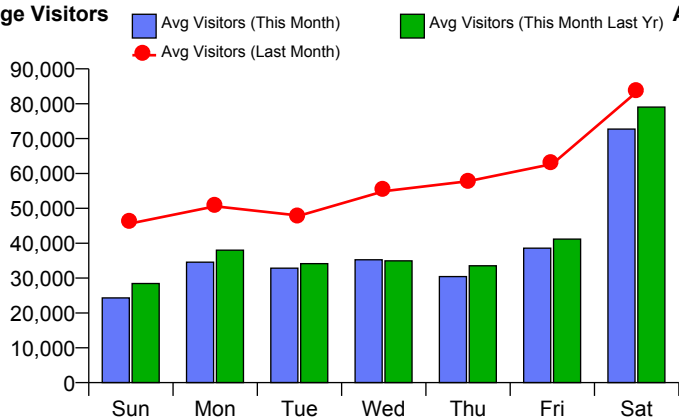

Month Commencing	01-Jan-2017
------------------	-------------

No of Wks This Mth	4
No of Wks Last Mth	5

Month	January 2017
-------	--------------

Monthly Visitors

Monthly Visitors

National Benchmark		Monthly		Yearly	
M-O-M	Y-O-Y	Centre Change		Centre Change	
-37.0 %	↓	-46.7 %	↓	-7.1 %	↓

Annual Performance

Monthly Visitors

Average Daily Distribution

Average Visitors

	Sun	Mon	Tue	Wed	Thu	Fri	Sat
This Month '17	24,317	34,561	32,830	35,242	30,442	38,557	72,742
This Month '16	28,441	37,982	34,120	34,929	33,529	41,163	79,043
Last Month '16	45,686	50,583	47,923	54,923	57,777	62,697	83,373
Y-O-Y % Change	-14.5%	-9.0%	-3.8%	0.9%	-9.2%	-6.3%	-8.0%

Average Hourly Distribution

Average Visitors

Zone Comparison

No Zone Comparison Available

Internal Flow Comparison

No Flow Comparison Available

Month Commencing	01-Jan-2017
------------------	-------------

No of Wks This Mth	4
No of Wks Last Mth	5