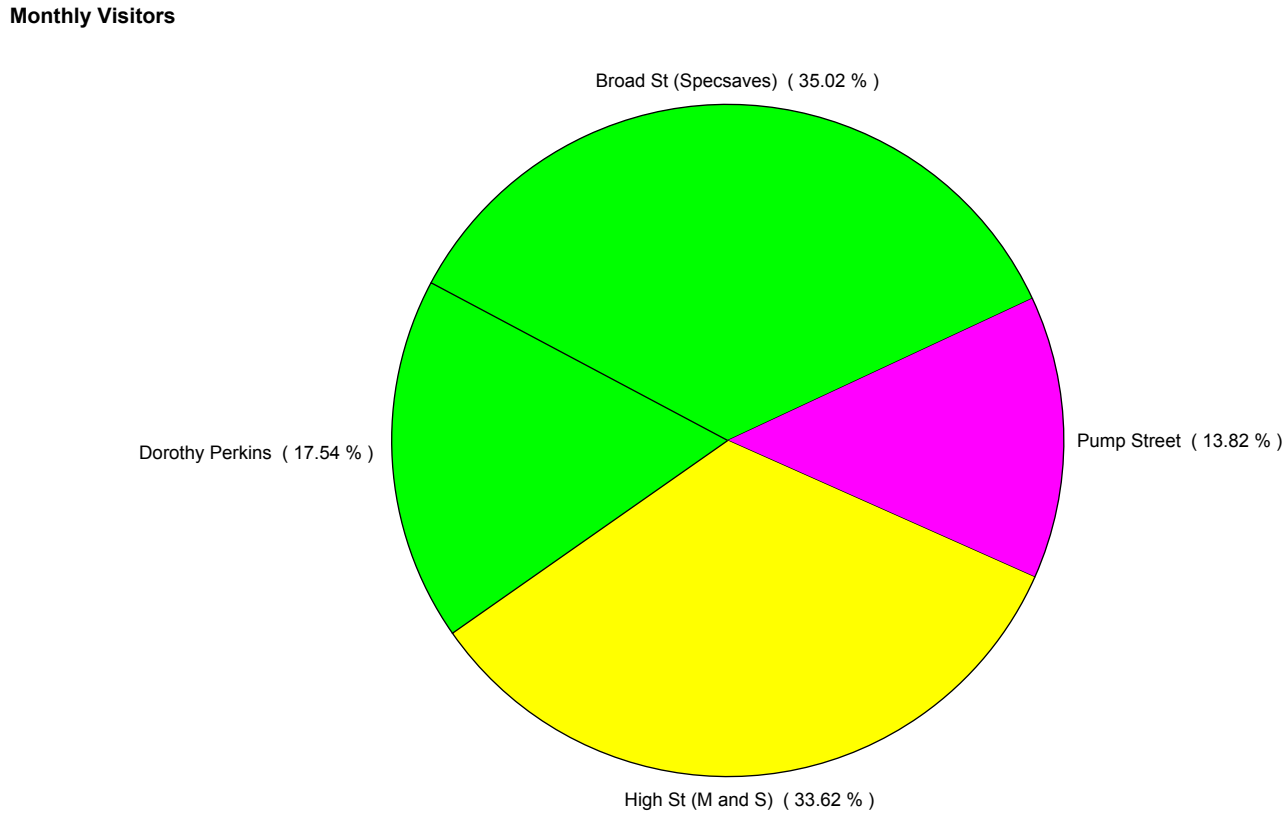

Annual Performance

Monthly Visitors

Average Daily Distribution

Average Visitors

	Sun	Mon	Tue	Wed	Thu	Fri	Sat
This Month '17	24,317	34,561	32,830	35,242	30,442	38,557	72,742
This Month '16	28,441	37,982	34,120	34,929	33,529	41,163	79,043
Last Month '16	45,686	50,583	47,923	54,923	57,777	62,697	83,373
Y-O-Y % Change	-14.5%	-9.0%	-3.8%	0.9%	-9.2%	-6.3%	-8.0%

Average Hourly Distribution

Average Visitors

Zone Comparison

No Zone Comparison Available

Internal Flow Comparison

No Flow Comparison Available

Month Commencing	01-Jan-2017
------------------	-------------

No of Wks This Mth	4
No of Wks Last Mth	5

Month	January 2017
-------	--------------

External Location Comparison

FootFall by Entrance

Month Commencing	01-Jan-2017
-------------------------	--------------------

Month	January 2017
--------------	---------------------