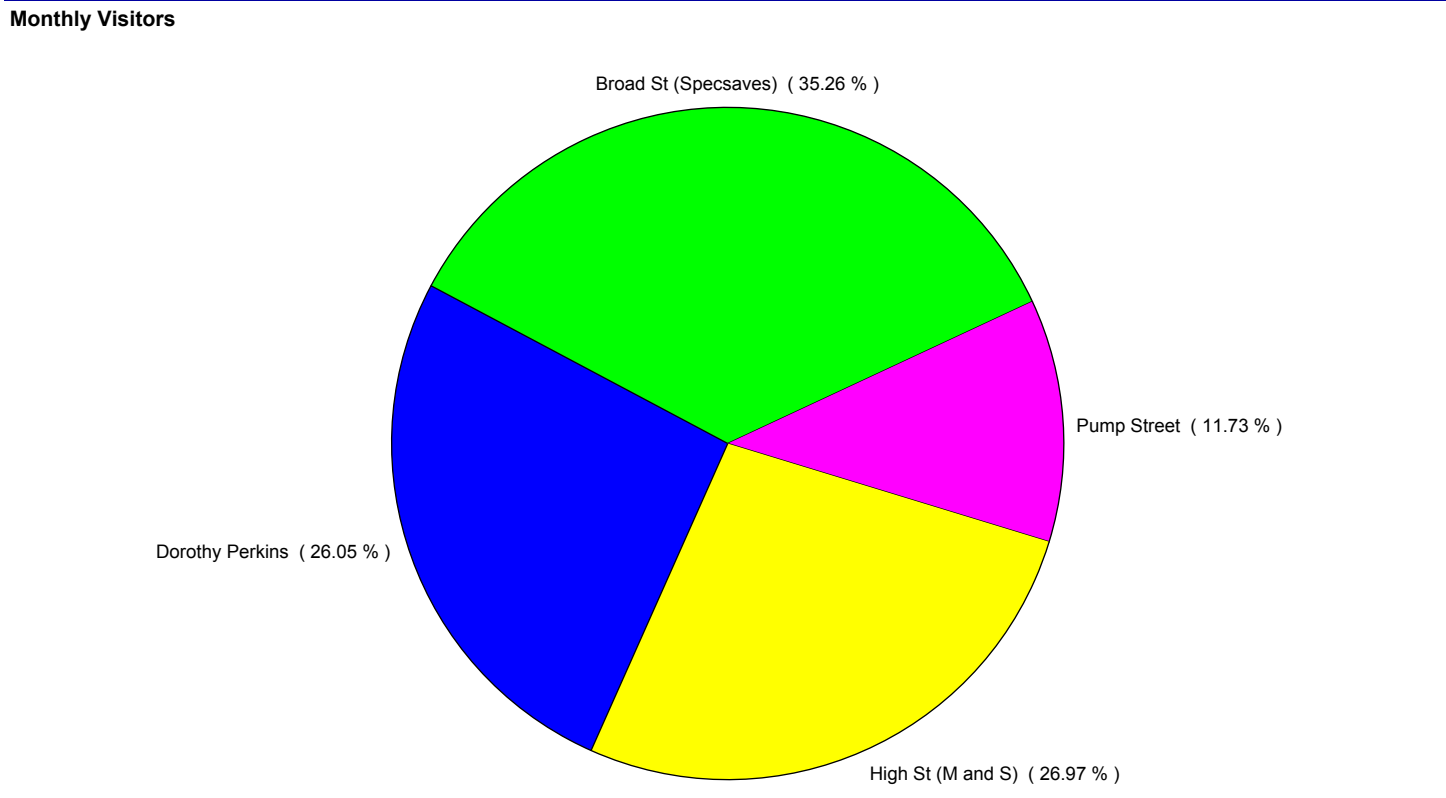

FootFall by Entrance