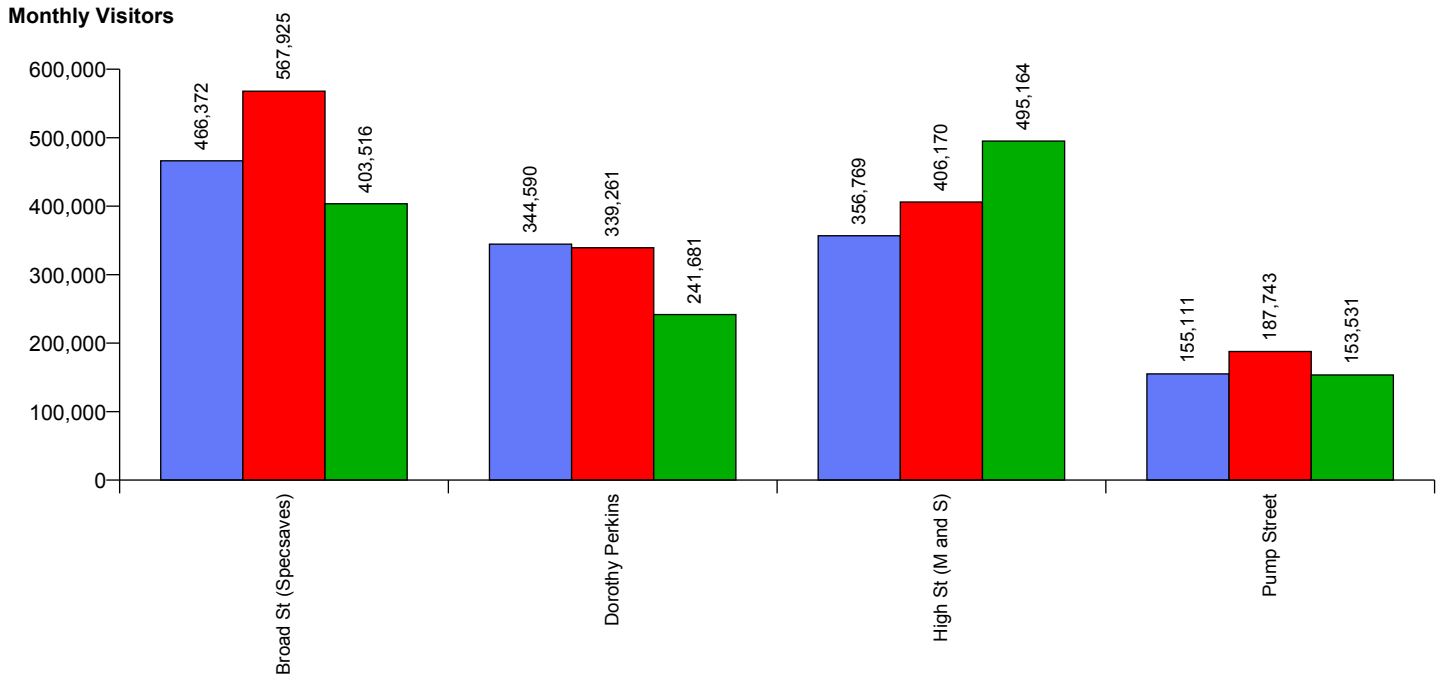

Month Commencing	02-Jul-2017

No of Wks This Mth	4
No of Wks Last Mth	5

Month	July 2017

External Location Comparison