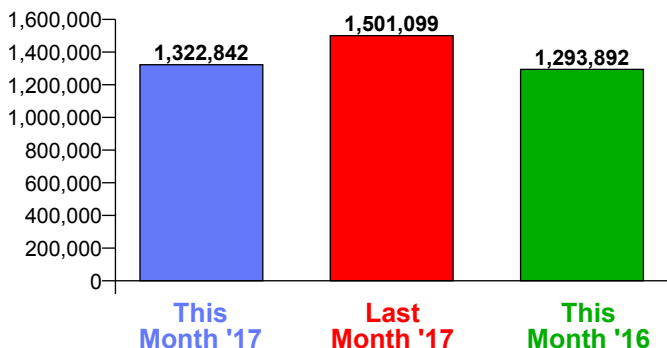

**Month Commencing**    **02-Jul-2017**

No of Wks This Mth	4
No of Wks Last Mth	5

**Month**    **July 2017**

## Monthly Visitors

**Monthly Visitors**

## Average Daily Distribution

**Average Visitors**

	Sun	Mon	Tue	Wed	Thu	Fri	Sat
This Month '17	35,283	40,896	38,320	41,956	40,237	52,295	81,724
This Month '16	32,838	39,063	37,830	39,832	41,085	52,329	80,497
Last Month '17	32,143	35,409	36,035	39,914	37,847	46,935	71,936
Y-O-Y % Change	7.4%	4.7%	1.3%	5.3%	-2.1%	-0.1%	1.5%