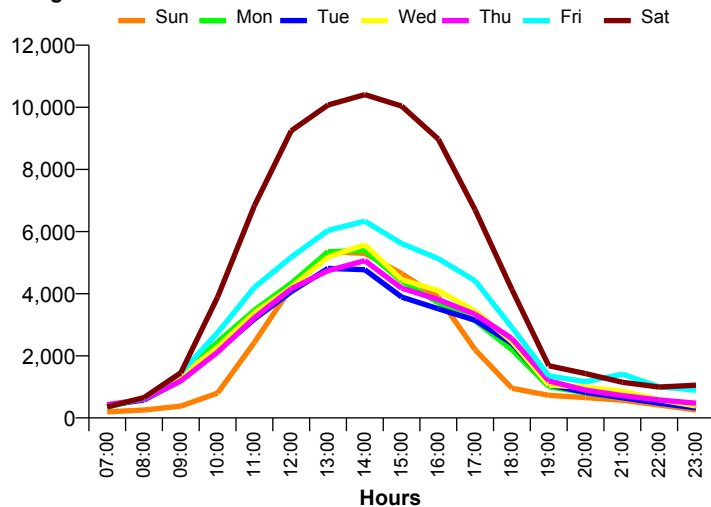

## Annual Performance

**Monthly Visitors**

National Benchmark		Monthly		Yearly	
M-O-M	Y-O-Y	Centre Change	Centre Change	Centre Change	Centre Change
-16.5 %	↓	-2.7 %	↓	-11.9 %	↓
				2.2 %	↑

## Average Daily Distribution

**Average Visitors**

	Sun	Mon	Tue	Wed	Thu	Fri	Sat
This Month '17	35,283	40,896	38,320	41,956	40,237	52,295	81,724
This Month '16	32,838	39,063	37,830	39,832	41,085	52,329	80,497
Last Month '17	32,143	35,409	36,035	39,914	37,847	46,935	71,936
Y-O-Y % Change	7.4%	4.7%	1.3%	5.3%	-2.1%	-0.1%	1.5%

## Average Hourly Distribution

**Average Visitors**