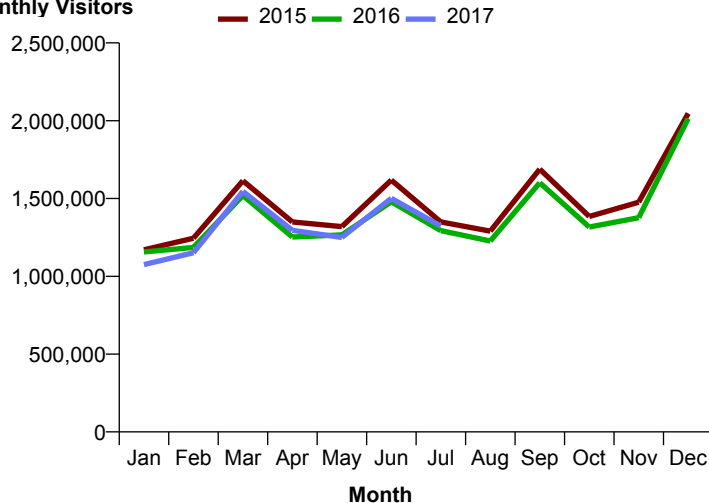

Annual Performance

Monthly Visitors

National Benchmark		Monthly		Yearly	
M-O-M	Y-O-Y	Centre Change	Centre Change	Centre Change	Centre Change
-16.5 %	↓	-2.7 %	↓	-11.9 %	↓
				2.2 %	↑