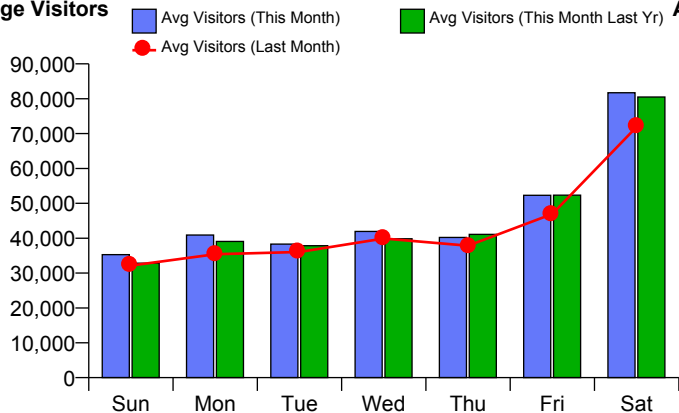

## Monthly Visitors

**Monthly Visitors**

## Annual Performance

**Monthly Visitors**

National Benchmark		Monthly		Yearly	
M-O-M	Y-O-Y	Centre Change	Centre Change	Centre Change	Centre Change
-16.5 %	↓	-2.7 %	↓	-11.9 %	↓
				2.2 %	↑

## Average Daily Distribution

**Average Visitors**

	Sun	Mon	Tue	Wed	Thu	Fri	Sat
This Month '17	35,283	40,896	38,320	41,956	40,237	52,295	81,724
This Month '16	32,838	39,063	37,830	39,832	41,085	52,329	80,497
Last Month '17	32,143	35,409	36,035	39,914	37,847	46,935	71,936
Y-O-Y % Change	7.4%	4.7%	1.3%	5.3%	-2.1%	-0.1%	1.5%

## Average Hourly Distribution

**Average Visitors**