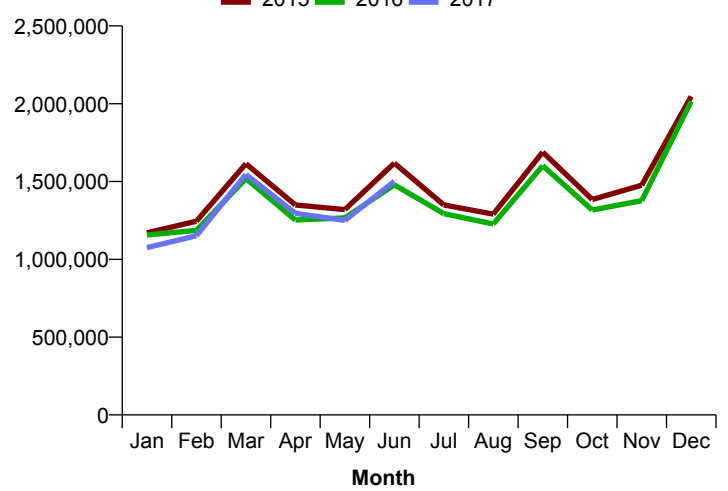

Month Commencing 28-May-2017

No of Wks This Mth	5
No of Wks Last Mth	4

Month June 2017

Monthly Visitors

Monthly Visitors

Annual Performance

Monthly Visitors

National Benchmark		Monthly		Yearly	
M-O-M	Y-O-Y	Centre Change	Centre Change	Centre Change	Centre Change
25.5 % ↑	-2.9 % ↓	20.1 % ↑		1.5 % ↑	

Average Daily Distribution

Average Visitors

This Month '17	32,143	35,409	36,035	39,914	37,847	46,935	71,936
This Month '16	31,853	35,744	35,773	36,544	38,526	45,848	71,485
Last Month '17	36,258	38,465	35,208	38,292	37,624	46,876	79,732
Y-O-Y % Change	0.9%	-0.9%	0.7%	9.2%	-1.8%	2.4%	0.6%

Average Hourly Distribution

Average Visitors

Zone Comparison

No Zone Comparison Available

Internal Flow Comparison

No Flow Comparison Available

Month Commencing	28-May-2017
-------------------------	--------------------