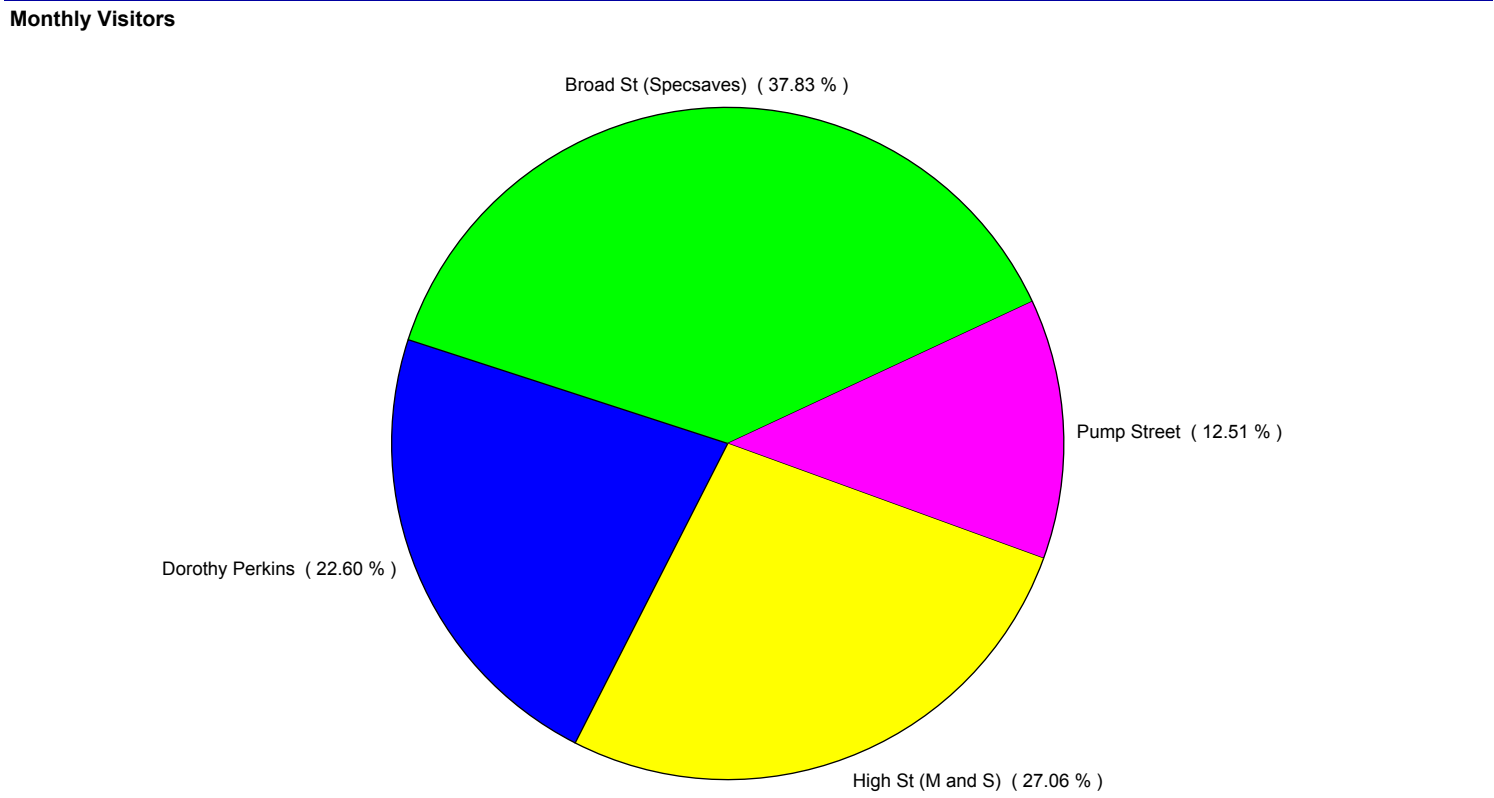

Average Daily Distribution

Average Visitors

This Month '17	32,143	35,409	36,035	39,914	37,847	46,935	71,936
This Month '16	31,853	35,744	35,773	36,544	38,526	45,848	71,485
Last Month '17	36,258	38,465	35,208	38,292	37,624	46,876	79,732
Y-O-Y % Change	0.9%	-0.9%	0.7%	9.2%	-1.8%	2.4%	0.6%

Average Hourly Distribution

Average Visitors

Zone Comparison

No Zone Comparison Available

Internal Flow Comparison

No Flow Comparison Available

Month Commencing	28-May-2017
-------------------------	--------------------

No of Wks This Mth	5
No of Wks Last Mth	4

Month	June 2017
--------------	------------------

External Location Comparison

FootFall by Entrance

Month Commencing **28-May-2017**

Month **June 2017**

Weather

No weather information available