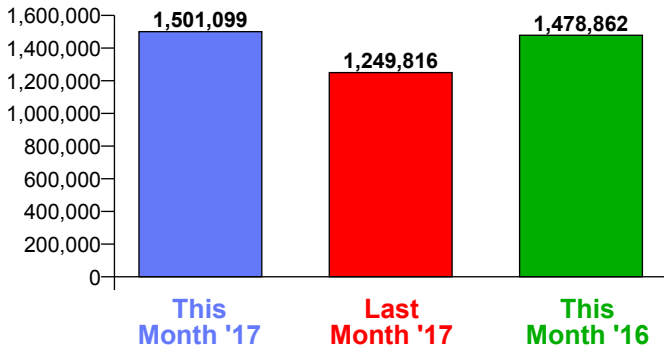

Month Commencing 28-May-2017

No of Wks This Mth	5
No of Wks Last Mth	4

Month June 2017

Monthly Visitors

Monthly Visitors

Annual Performance

Monthly Visitors

National Benchmark		Monthly		Yearly	
M-O-M	Y-O-Y	Centre Change	Centre Change	Centre Change	Centre Change
25.5 % ↑	-2.9 % ↓	20.1 % ↑		1.5 % ↑	

Average Daily Distribution

Average Visitors

This Month '17	32,143	35,409	36,035	39,914	37,847	46,935	71,936
This Month '16	31,853	35,744	35,773	36,544	38,526	45,848	71,485
Last Month '17	36,258	38,465	35,208	38,292	37,624	46,876	79,732
Y-O-Y % Change	0.9%	-0.9%	0.7%	9.2%	-1.8%	2.4%	0.6%