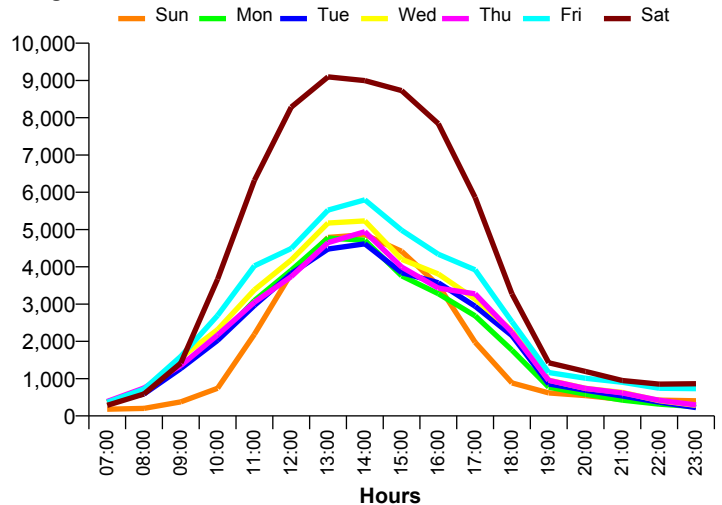

Month Commencing 28-May-2017

No of Wks This Mth	5
No of Wks Last Mth	4

Month June 2017

Monthly Visitors

Monthly Visitors

Annual Performance

Monthly Visitors

National Benchmark		Monthly		Yearly	
M-O-M	Y-O-Y	Centre Change	Centre Change	Centre Change	Centre Change
25.5 % ↑	-2.9 % ↓	20.1 % ↑		1.5 % ↑	

Average Daily Distribution

Average Visitors

This Month '17	32,143	35,409	36,035	39,914	37,847	46,935	71,936
This Month '16	31,853	35,744	35,773	36,544	38,526	45,848	71,485
Last Month '17	36,258	38,465	35,208	38,292	37,624	46,876	79,732
Y-O-Y % Change	0.9%	-0.9%	0.7%	9.2%	-1.8%	2.4%	0.6%

Average Hourly Distribution

Average Visitors

Zone Comparison

No Zone Comparison Available

Internal Flow Comparison

No Flow Comparison Available

Month Commencing	28-May-2017
-------------------------	--------------------