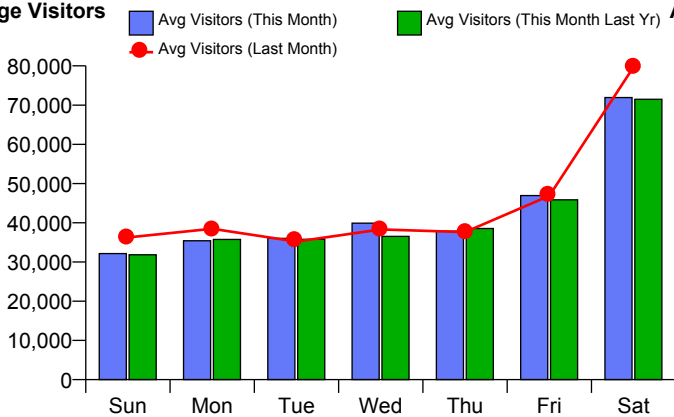

Month Commencing 28-May-2017

No of Wks This Mth	5
No of Wks Last Mth	4

Month June 2017

Monthly Visitors

Monthly Visitors

Annual Performance

Monthly Visitors

National Benchmark		Monthly		Yearly	
M-O-M	Y-O-Y	Centre Change	Centre Change	Centre Change	Centre Change
25.5 % ↑	-2.9 % ↓	20.1 % ↑		1.5 % ↑	

Average Daily Distribution

Average Visitors

This Month '17	32,143	35,409	36,035	39,914	37,847	46,935	71,936
This Month '16	31,853	35,744	35,773	36,544	38,526	45,848	71,485
Last Month '17	36,258	38,465	35,208	38,292	37,624	46,876	79,732
Y-O-Y % Change	0.9%	-0.9%	0.7%	9.2%	-1.8%	2.4%	0.6%

Average Hourly Distribution

Average Visitors

Zone Comparison

No Zone Comparison Available

Internal Flow Comparison

No Flow Comparison Available

Month Commencing	28-May-2017
-------------------------	--------------------