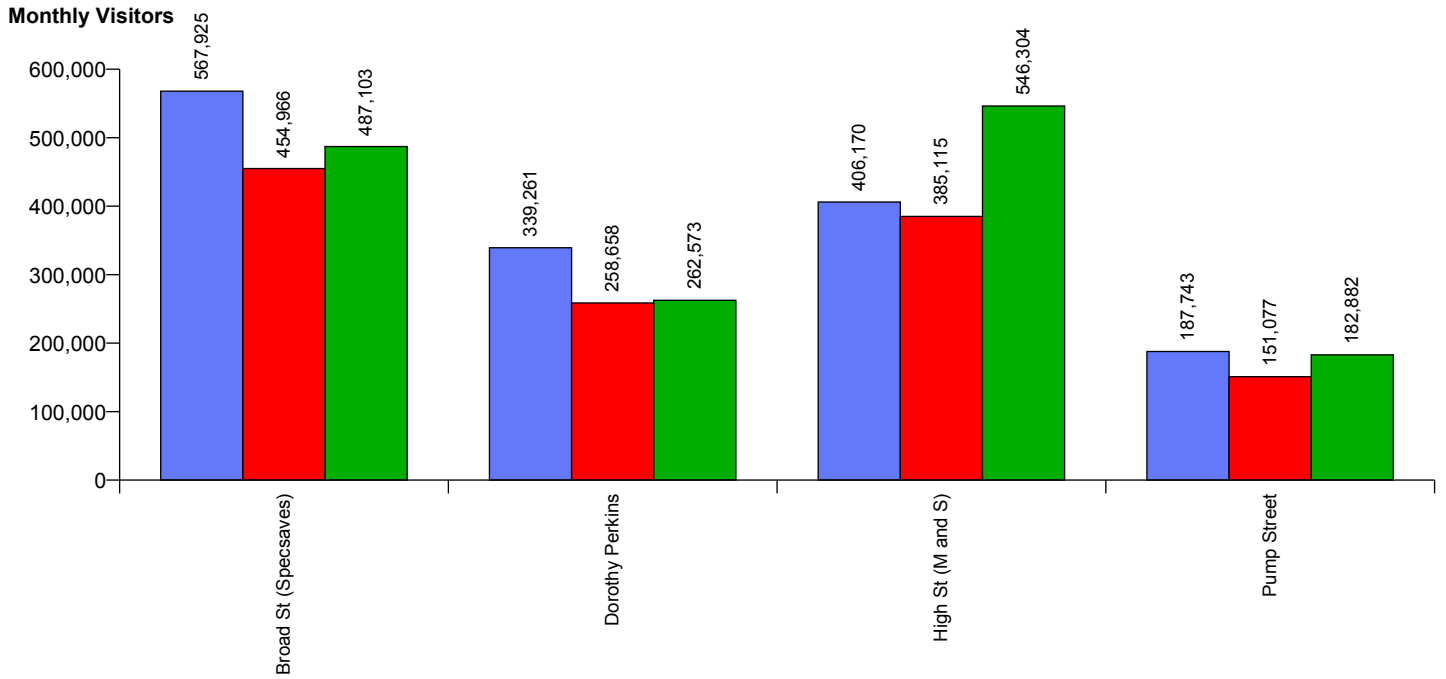

Average Daily Distribution

Average Visitors

This Month '17	32,143	35,409	36,035	39,914	37,847	46,935	71,936
This Month '16	31,853	35,744	35,773	36,544	38,526	45,848	71,485
Last Month '17	36,258	38,465	35,208	38,292	37,624	46,876	79,732
Y-O-Y % Change	0.9%	-0.9%	0.7%	9.2%	-1.8%	2.4%	0.6%

Average Hourly Distribution

Average Visitors

Zone Comparison

No Zone Comparison Available

Internal Flow Comparison

No Flow Comparison Available

Month Commencing	28-May-2017
-------------------------	--------------------

No of Wks This Mth	5
No of Wks Last Mth	4

Month	June 2017
--------------	------------------

External Location Comparison

FootFall by Entrance

Month Commencing **28-May-2017**

Month **June 2017**

Weather

No weather information available