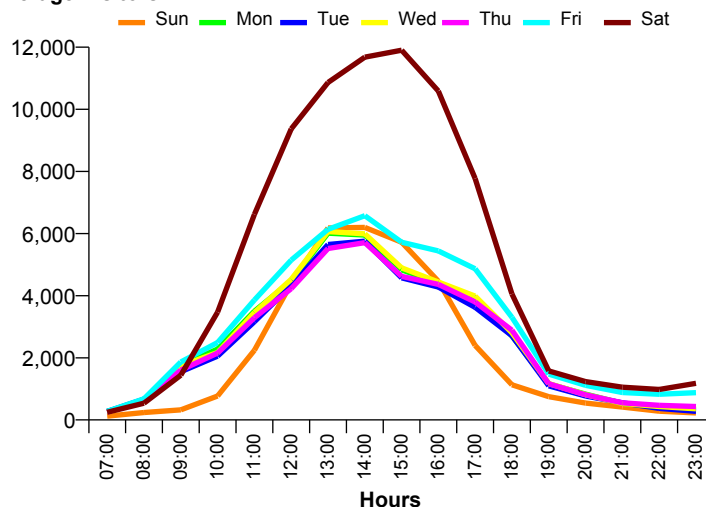

Month Commencing **01-Oct-2017**

No of Wks This Mth	4
No of Wks Last Mth	5

Month **October 2017**

Monthly Visitors

Monthly Visitors

National Benchmark		Monthly		Yearly	
M-O-M	Y-O-Y	Centre Change	Centre Change	Centre Change	Centre Change
-18.0 %	↓	-4.0 %	↓	-20.4 %	↓
				7.7 %	↑

Annual Performance

Monthly Visitors

Average Daily Distribution

Average Visitors

This Month '17	38,537	44,663	42,397	44,841	43,433	53,041	87,536
This Month '16	37,693	40,987	38,164	41,625	38,430	48,552	83,726
Last Month '17	37,909	41,388	45,445	46,497	44,404	55,173	85,405
Y-O-Y % Change	2.2%	9.0%	11.1%	7.7%	13.0%	9.2%	4.6%

Average Hourly Distribution

Average Visitors

Zone Comparison

No Zone Comparison Available

Internal Flow Comparison

No Flow Comparison Available

Month Commencing	01-Oct-2017
-------------------------	--------------------