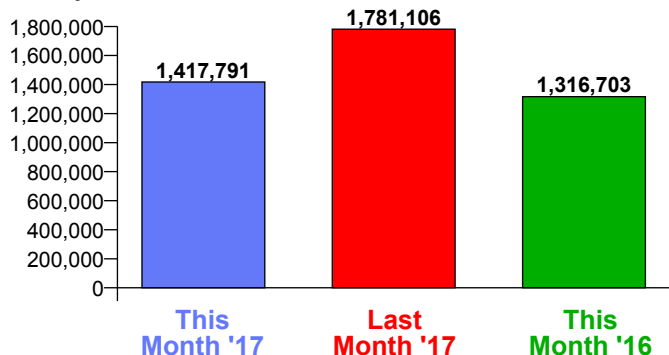

Month Commencing **01-Oct-2017**

No of Wks This Mth	4
No of Wks Last Mth	5

Month **October 2017**

Monthly Visitors

Monthly Visitors

National Benchmark		Monthly		Yearly	
M-O-M	Y-O-Y	Centre Change	Centre Change	Centre Change	Centre Change
-18.0 %	↓	-4.0 %	↓	-20.4 %	↓
				7.7 %	↑

Annual Performance

Monthly Visitors

Average Daily Distribution

Average Visitors

This Month '17	38,537	44,663	42,397	44,841	43,433	53,041	87,536
This Month '16	37,693	40,987	38,164	41,625	38,430	48,552	83,726
Last Month '17	37,909	41,388	45,445	46,497	44,404	55,173	85,405
Y-O-Y % Change	2.2%	9.0%	11.1%	7.7%	13.0%	9.2%	4.6%