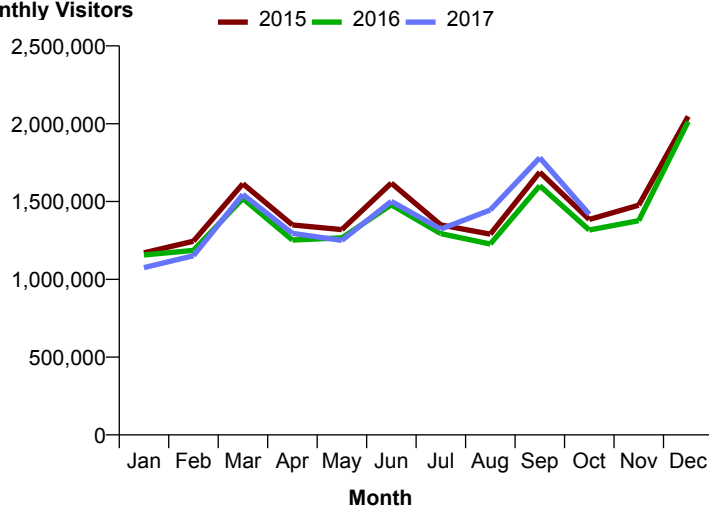

Month Commencing **01-Oct-2017**

No of Wks This Mth	4
No of Wks Last Mth	5

Month **October 2017**

Monthly Visitors

Monthly Visitors

National Benchmark		Monthly		Yearly	
M-O-M	Y-O-Y	Centre Change	Centre Change	Centre Change	Centre Change
-18.0 %	↓	-4.0 %	↓	-20.4 %	↓
				7.7 %	↑

Annual Performance

Monthly Visitors

Average Daily Distribution

Average Visitors

This Month '17	38,537	44,663	42,397	44,841	43,433	53,041	87,536
This Month '16	37,693	40,987	38,164	41,625	38,430	48,552	83,726
Last Month '17	37,909	41,388	45,445	46,497	44,404	55,173	85,405
Y-O-Y % Change	2.2%	9.0%	11.1%	7.7%	13.0%	9.2%	4.6%