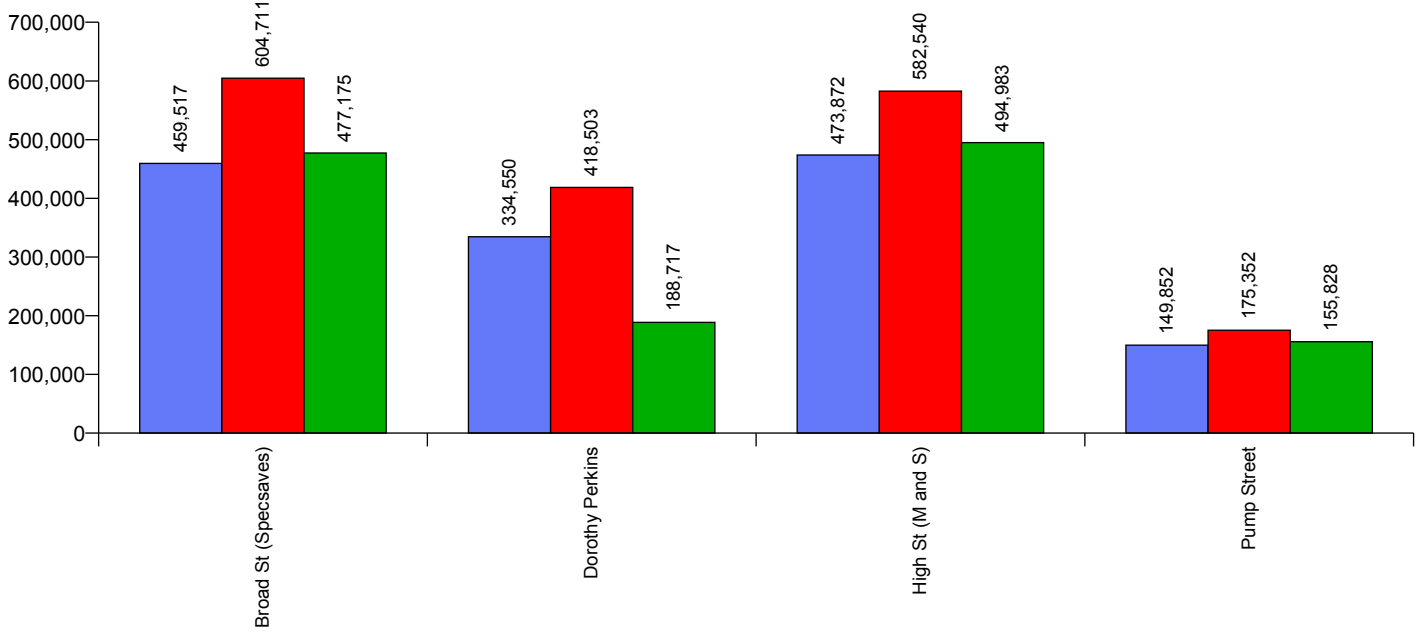

Annual Performance

Monthly Visitors

Average Daily Distribution

Average Visitors

This Month '17	38,537	44,663	42,397	44,841	43,433	53,041	87,536
This Month '16	37,693	40,987	38,164	41,625	38,430	48,552	83,726
Last Month '17	37,909	41,388	45,445	46,497	44,404	55,173	85,405
Y-O-Y % Change	2.2%	9.0%	11.1%	7.7%	13.0%	9.2%	4.6%

Average Hourly Distribution

Average Visitors

Zone Comparison

No Zone Comparison Available

Internal Flow Comparison

No Flow Comparison Available

Month Commencing	01-Oct-2017
-------------------------	--------------------

No of Wks This Mth	4
No of Wks Last Mth	5

Month	October 2017
--------------	---------------------

External Location Comparison

Monthly Visitors

FootFall by Entrance

Monthly Visitors

Month Commencing	01-Oct-2017
-------------------------	--------------------