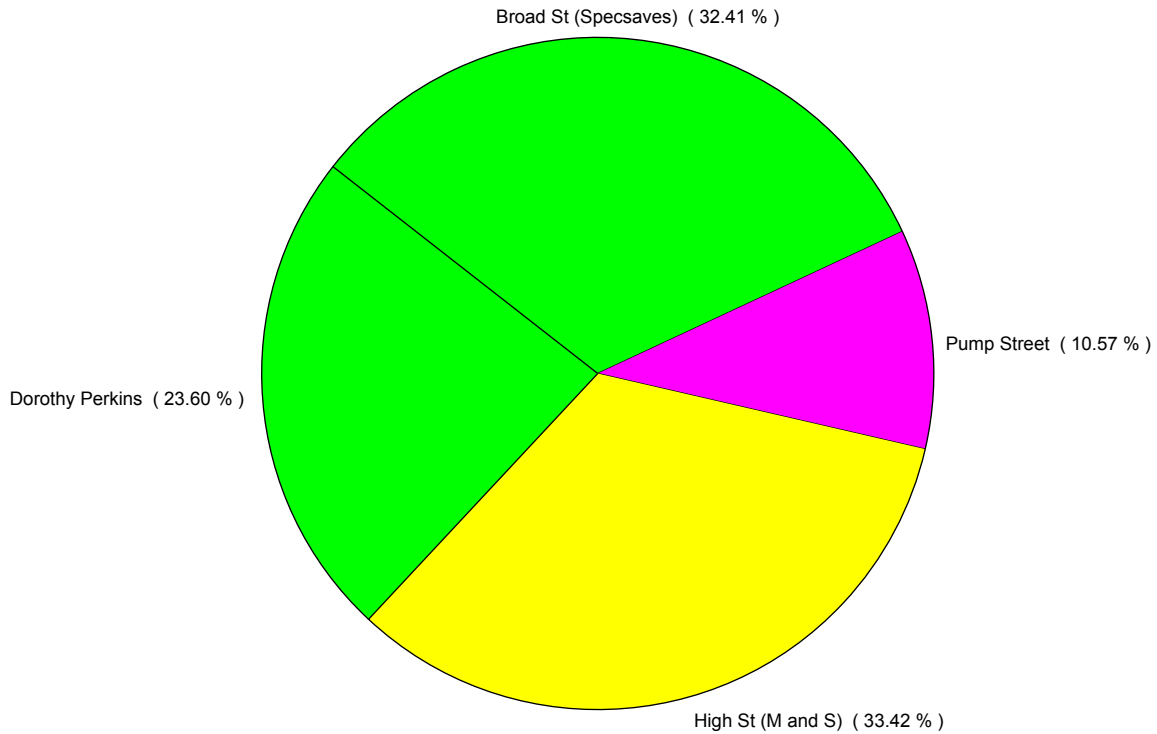

No of Wks This Mth	4
No of Wks Last Mth	5

Month	October 2017
--------------	---------------------

External Location Comparison

Monthly Visitors

FootFall by Entrance

Monthly Visitors

Month Commencing	01-Oct-2017
-------------------------	--------------------