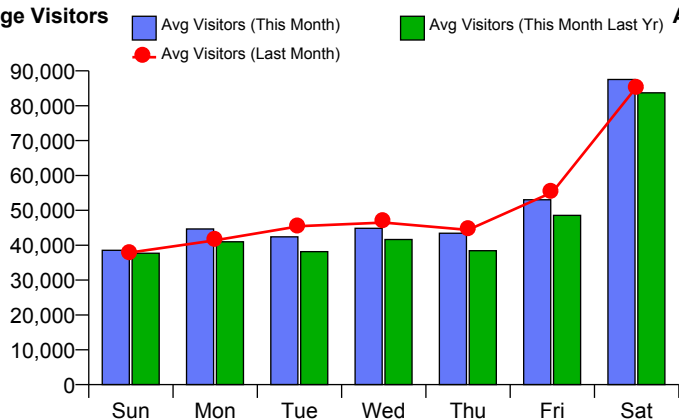

Month Commencing **01-Oct-2017**

No of Wks This Mth	4
No of Wks Last Mth	5

Month **October 2017**

Monthly Visitors

Monthly Visitors

National Benchmark		Monthly		Yearly	
M-O-M	Y-O-Y	Centre Change	Centre Change	Centre Change	Centre Change
-18.0 %	↓	-4.0 %	↓	-20.4 %	↓
				7.7 %	↑

Annual Performance

Monthly Visitors

Average Daily Distribution

Average Visitors

This Month '17	38,537	44,663	42,397	44,841	43,433	53,041	87,536
This Month '16	37,693	40,987	38,164	41,625	38,430	48,552	83,726
Last Month '17	37,909	41,388	45,445	46,497	44,404	55,173	85,405
Y-O-Y % Change	2.2%	9.0%	11.1%	7.7%	13.0%	9.2%	4.6%

Average Hourly Distribution

Average Visitors

Zone Comparison

No Zone Comparison Available

Internal Flow Comparison

No Flow Comparison Available

Month Commencing	01-Oct-2017
-------------------------	--------------------