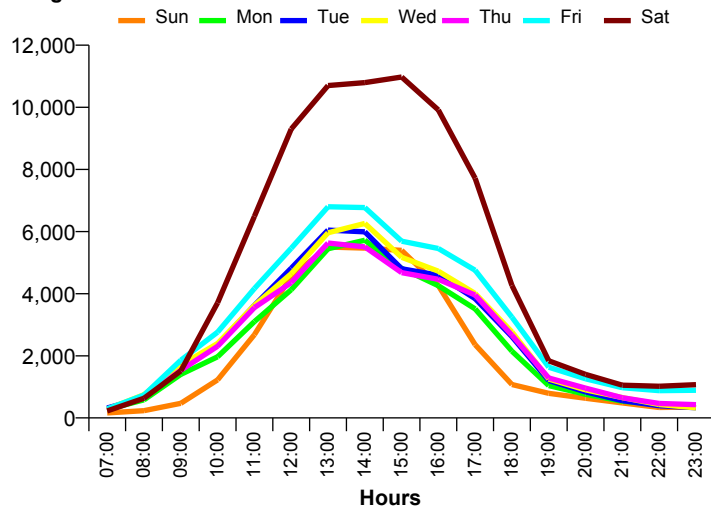

## Annual Performance

Monthly Visitors

National Benchmark		Monthly		Yearly	
M-O-M	Y-O-Y	Centre Change	Centre Change	Centre Change	Centre Change
24.4 % ↑	-2.1 % ↓	23.2 % ↑		11.2 % ↑	

## Average Daily Distribution

Average Visitors

This Month '17	37,909	41,388	45,445	46,497	44,404	55,173	85,405
This Month '16	37,742	39,858	39,930	41,403	40,827	47,675	72,779
Last Month '17	43,383	47,077	44,572	46,734	47,746	55,344	76,523
Y-O-Y % Change	0.4%	3.8%	13.8%	12.3%	8.8%	15.7%	17.3%

## Average Hourly Distribution

Average Visitors