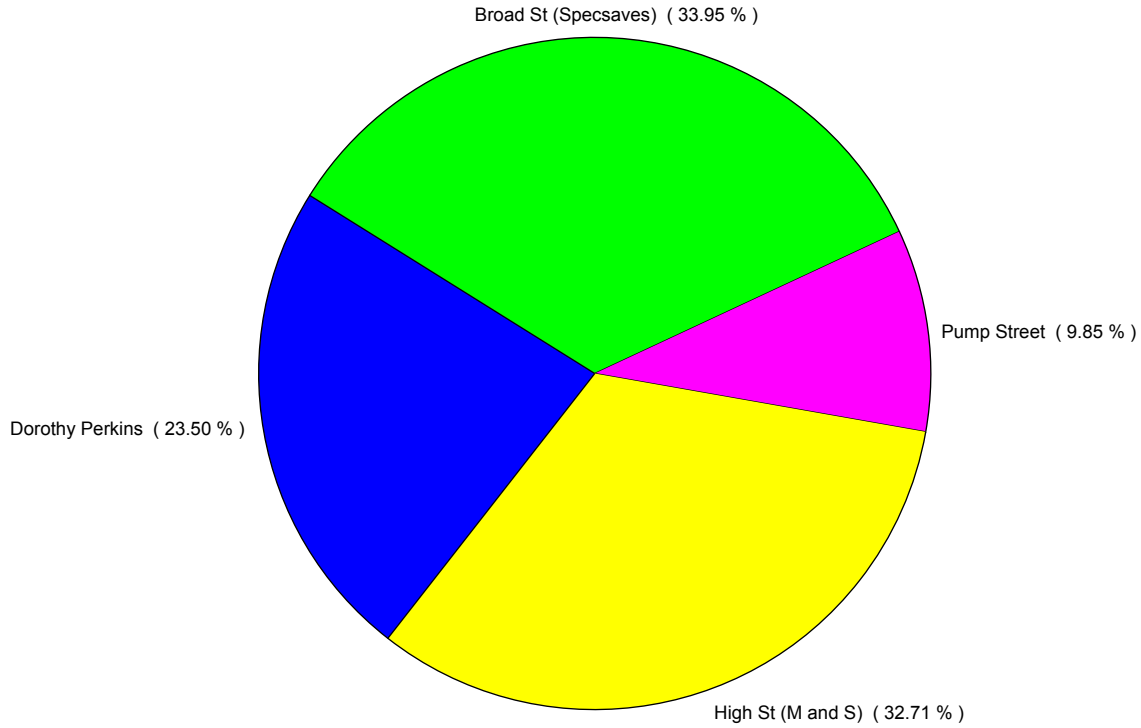

FootFall by Entrance

Monthly Visitors