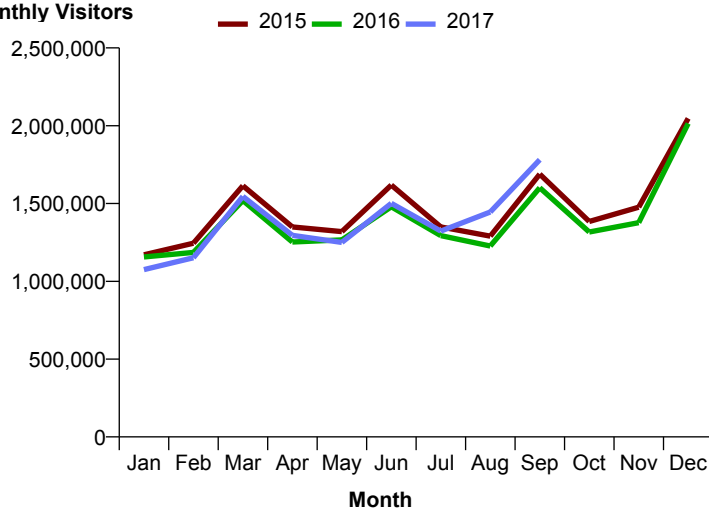

Annual Performance

Monthly Visitors

National Benchmark		Monthly		Yearly	
M-O-M	Y-O-Y	Centre Change	Centre Change	Centre Change	Centre Change
24.4 % ↑	-2.1 % ↓	23.2 % ↑		11.2 % ↑