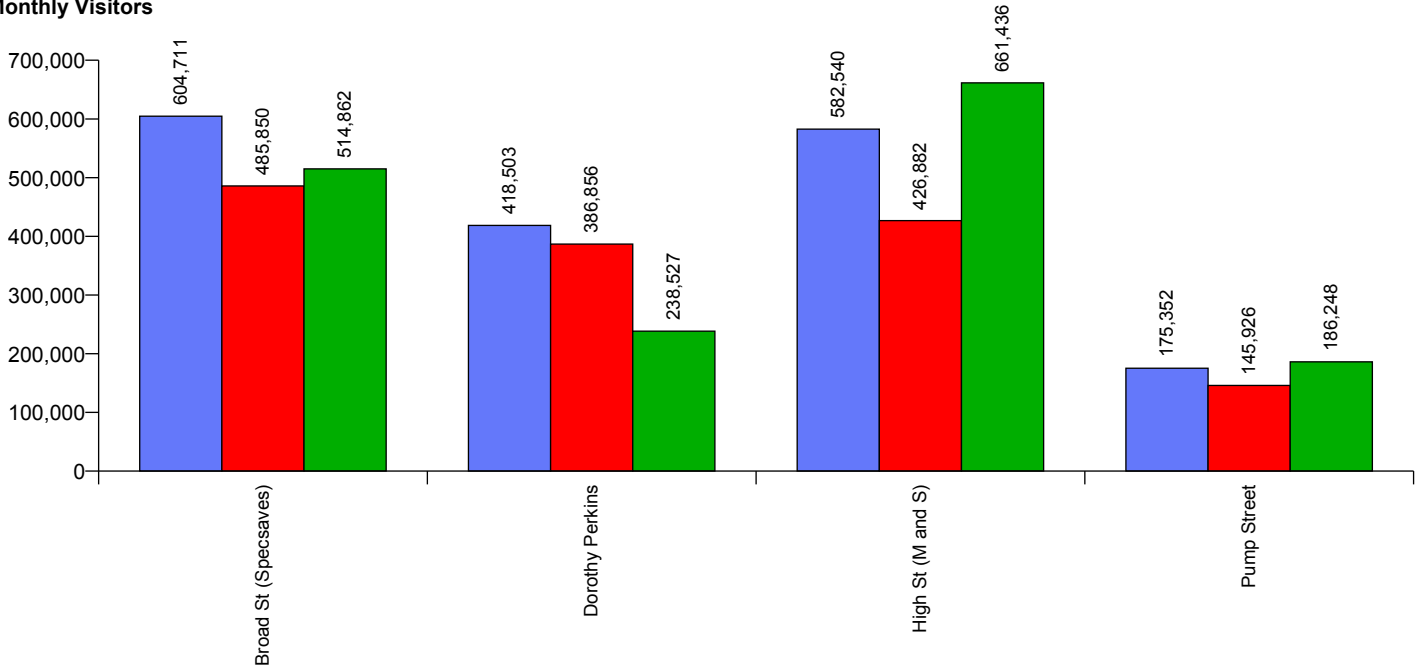

## Average Daily Distribution

Average Visitors

This Month '17	37,909	41,388	45,445	46,497	44,404	55,173	85,405
This Month '16	37,742	39,858	39,930	41,403	40,827	47,675	72,779
Last Month '17	43,383	47,077	44,572	46,734	47,746	55,344	76,523
Y-O-Y % Change	0.4%	3.8%	13.8%	12.3%	8.8%	15.7%	17.3%

## Average Hourly Distribution

Average Visitors

## Internal Flow Comparison

No Flow Comparison Available

Month Commencing	27-Aug-2017
------------------	-------------

No of Wks This Mth	5
No of Wks Last Mth	4

Month	September 2017
-------	----------------

## External Location Comparison

Monthly Visitors