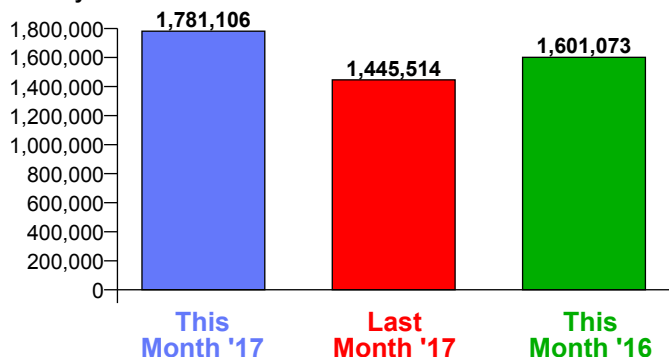

Month Commencing **27-Aug-2017**

No of Wks This Mth	5
No of Wks Last Mth	4

Month **September 2017**

## Monthly Visitors

Monthly Visitors

## Average Daily Distribution

Average Visitors

This Month '17	37,909	41,388	45,445	46,497	44,404	55,173	85,405
This Month '16	37,742	39,858	39,930	41,403	40,827	47,675	72,779
Last Month '17	43,383	47,077	44,572	46,734	47,746	55,344	76,523
Y-O-Y % Change	0.4%	3.8%	13.8%	12.3%	8.8%	15.7%	17.3%