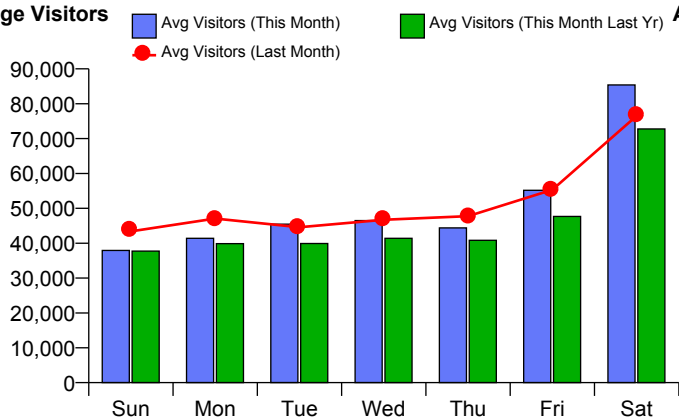

## Monthly Visitors

Monthly Visitors

## Annual Performance

Monthly Visitors

National Benchmark		Monthly		Yearly	
M-O-M	Y-O-Y	Centre Change	Centre Change	Centre Change	Centre Change
24.4 % ↑	-2.1 % ↓	23.2 % ↑		11.2 % ↑	

## Average Daily Distribution

Average Visitors

This Month '17	37,909	41,388	45,445	46,497	44,404	55,173	85,405
This Month '16	37,742	39,858	39,930	41,403	40,827	47,675	72,779
Last Month '17	43,383	47,077	44,572	46,734	47,746	55,344	76,523
Y-O-Y % Change	0.4%	3.8%	13.8%	12.3%	8.8%	15.7%	17.3%

## Average Hourly Distribution

Average Visitors