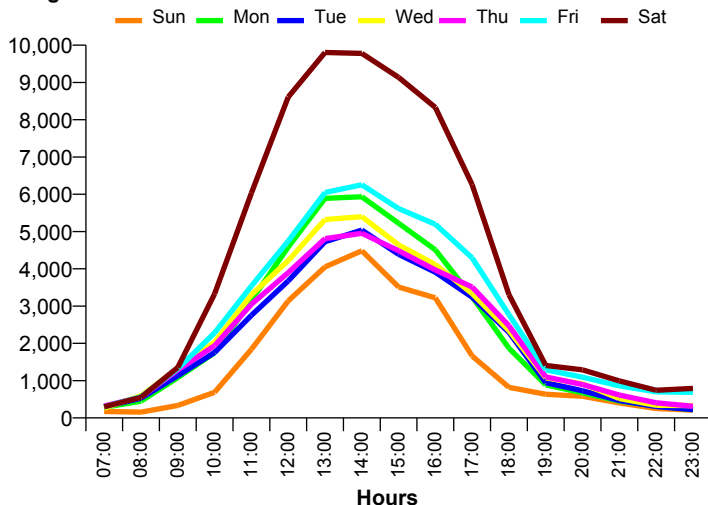

National Benchmark		Monthly		Yearly	
M-O-M	Y-O-Y	Centre Change	Centre Change	Centre Change	Centre Change
-16.9 %	↓	-4.1 %	↓	-14.2 %	↓
				-4.5 %	↓

Average Daily Distribution

Average Visitors

This Month '18	28,008	41,192	37,018	40,576	39,375	48,796	74,285
This Month '17	32,230	41,175	38,870	43,184	40,370	51,409	76,550
Last Month '18	32,153	34,089	32,300	36,022	35,214	42,845	75,846
Y-O-Y % Change	-13.1%	0.0%	-4.8%	-6.0%	-2.5%	-5.1%	-3.0%

Average Hourly Distribution

Average Visitors

Zone Comparison

No Zone Comparison Available

Internal Flow Comparison

No Flow Comparison Available

Month Commencing	01-Apr-2018
-------------------------	--------------------