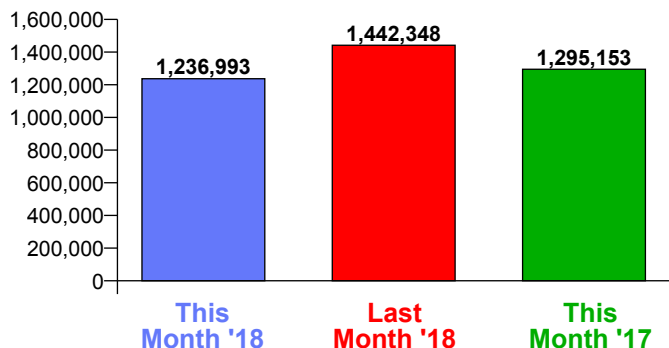

Month Commencing **01-Apr-2018**

No of Wks This Mth	4
No of Wks Last Mth	5

Month

April 2018

Monthly Visitors

Monthly Visitors

Annual Performance

Monthly Visitors

National Benchmark		Monthly		Yearly	
M-O-M	Y-O-Y	Centre Change	Centre Change	Centre Change	Centre Change
-16.9 %	↓	-4.1 %	↓	-14.2 %	↓
				-4.5 %	↓

Average Daily Distribution

Average Visitors

This Month '18	28,008	41,192	37,018	40,576	39,375	48,796	74,285
This Month '17	32,230	41,175	38,870	43,184	40,370	51,409	76,550
Last Month '18	32,153	34,089	32,300	36,022	35,214	42,845	75,846
Y-O-Y % Change	-13.1%	0.0%	-4.8%	-6.0%	-2.5%	-5.1%	-3.0%