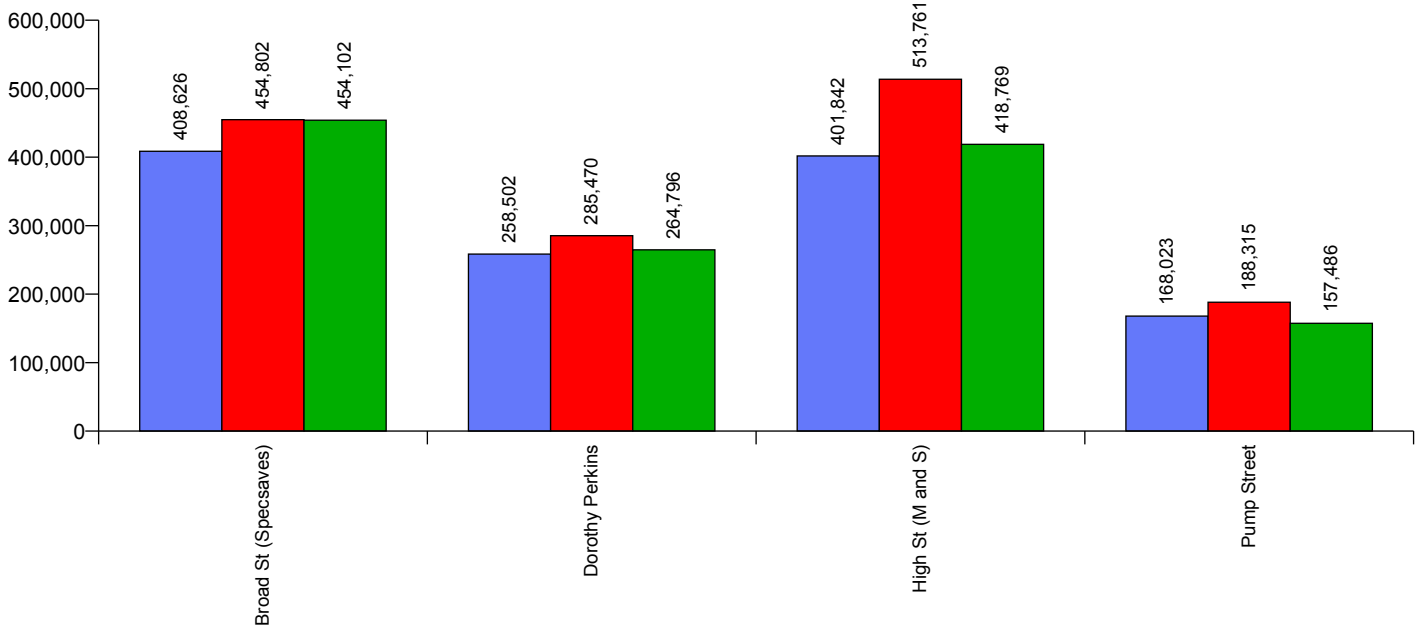

National Benchmark		Monthly		Yearly	
M-O-M	Y-O-Y	Centre Change	Centre Change	Centre Change	Centre Change
-16.9 %	↓	-4.1 %	↓	-14.2 %	↓
				-4.5 %	↓

Average Daily Distribution

Average Visitors

This Month '18	28,008	41,192	37,018	40,576	39,375	48,796	74,285
This Month '17	32,230	41,175	38,870	43,184	40,370	51,409	76,550
Last Month '18	32,153	34,089	32,300	36,022	35,214	42,845	75,846
Y-O-Y % Change	-13.1%	0.0%	-4.8%	-6.0%	-2.5%	-5.1%	-3.0%

Average Hourly Distribution

Average Visitors

Zone Comparison

No Zone Comparison Available

Internal Flow Comparison

No Flow Comparison Available

Month Commencing	01-Apr-2018
-------------------------	--------------------

No of Wks This Mth	4
No of Wks Last Mth	5

Month	April 2018
--------------	-------------------

External Location Comparison

Monthly Visitors

FootFall by Entrance

Monthly Visitors

Month Commencing **01-Apr-2018**