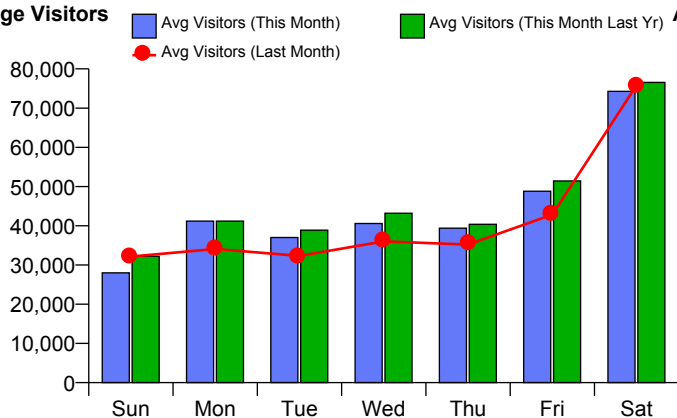

Month Commencing **01-Apr-2018**

No of Wks This Mth	4
No of Wks Last Mth	5

Month

April 2018

Monthly Visitors

Monthly Visitors

Annual Performance

Monthly Visitors

National Benchmark		Monthly		Yearly	
M-O-M	Y-O-Y	Centre Change	Centre Change	Centre Change	Centre Change
-16.9 %	↓	-4.1 %	↓	-14.2 %	↓
				-4.5 %	↓

Average Daily Distribution

Average Visitors

This Month '18	28,008	41,192	37,018	40,576	39,375	48,796	74,285
This Month '17	32,230	41,175	38,870	43,184	40,370	51,409	76,550
Last Month '18	32,153	34,089	32,300	36,022	35,214	42,845	75,846
Y-O-Y % Change	-13.1%	0.0%	-4.8%	-6.0%	-2.5%	-5.1%	-3.0%

Average Hourly Distribution

Average Visitors

Zone Comparison

No Zone Comparison Available

Internal Flow Comparison

No Flow Comparison Available

Month Commencing	01-Apr-2018
-------------------------	--------------------