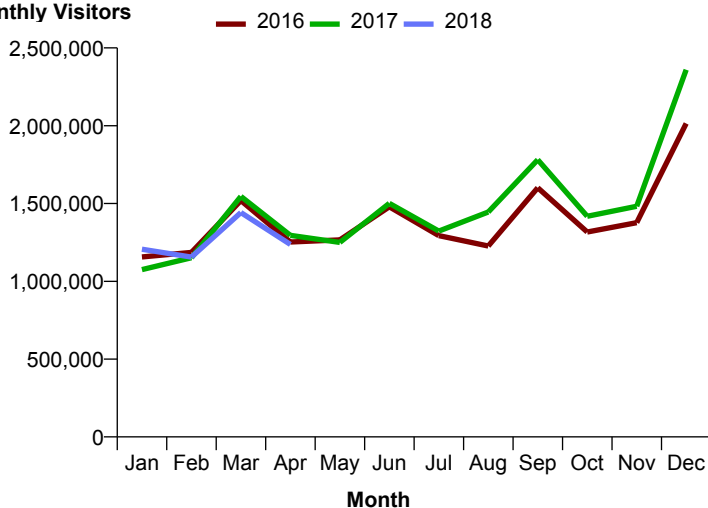

Month Commencing **01-Apr-2018**

No of Wks This Mth	4
No of Wks Last Mth	5

Month

April 2018

Monthly Visitors

Monthly Visitors

Annual Performance

Monthly Visitors

National Benchmark		Monthly		Yearly	
M-O-M	Y-O-Y	Centre Change	Centre Change	Centre Change	Centre Change
-16.9 %	↓	-4.1 %	↓	-14.2 %	↓
				-4.5 %	↓

Average Daily Distribution

Average Visitors

This Month '18	28,008	41,192	37,018	40,576	39,375	48,796	74,285
This Month '17	32,230	41,175	38,870	43,184	40,370	51,409	76,550
Last Month '18	32,153	34,089	32,300	36,022	35,214	42,845	75,846
Y-O-Y % Change	-13.1%	0.0%	-4.8%	-6.0%	-2.5%	-5.1%	-3.0%