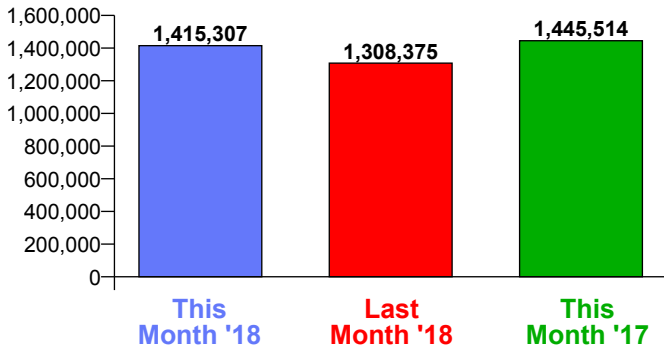

**Month Commencing**    **29-Jul-2018**

No of Wks This Mth	4
No of Wks Last Mth	4

**Month**    **August 2018**

## Monthly Visitors

**Monthly Visitors**

## Average Daily Distribution

**Average Visitors**

This Month '18	40,763	46,427	43,641	44,632	46,727	54,068	77,570
This Month '17	43,383	47,077	44,572	46,734	47,746	55,344	76,523
Last Month '18	36,540	39,881	38,702	41,712	41,859	50,476	77,924
Y-O-Y % Change	-6.0%	-1.4%	-2.1%	-4.5%	-2.1%	-2.3%	1.4%