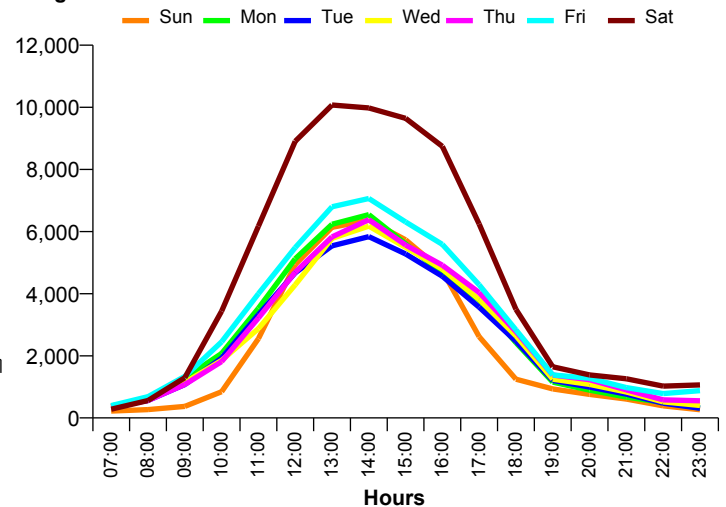

## Annual Performance

**Monthly Visitors**

National Benchmark		Monthly		Yearly	
M-O-M	Y-O-Y	Centre Change	Centre Change	Centre Change	Centre Change
2.1 % ↑	-2.8 % ↓	8.2 % ↑		-2.1 % ↓	

## Average Daily Distribution

**Average Visitors**

This Month '18	40,763	46,427	43,641	44,632	46,727	54,068	77,570
This Month '17	43,383	47,077	44,572	46,734	47,746	55,344	76,523
Last Month '18	36,540	39,881	38,702	41,712	41,859	50,476	77,924
Y-O-Y % Change	-6.0%	-1.4%	-2.1%	-4.5%	-2.1%	-2.3%	1.4%

## Average Hourly Distribution

**Average Visitors**