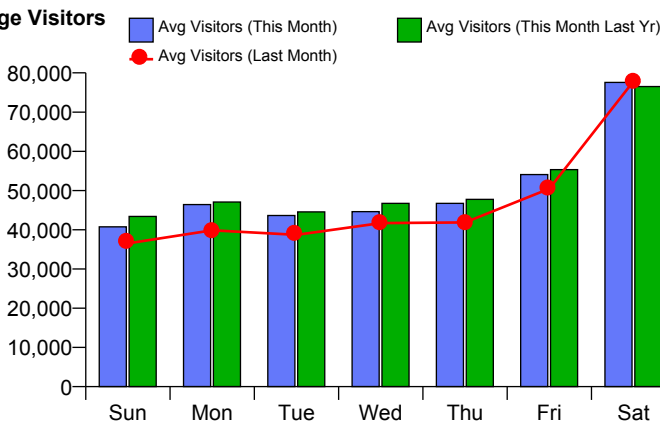

## Monthly Visitors

**Monthly Visitors**

## Annual Performance

**Monthly Visitors**

National Benchmark		Monthly		Yearly	
M-O-M	Y-O-Y	Centre Change	Centre Change	Centre Change	Centre Change
2.1 % ↑	-2.8 % ↓	8.2 % ↑		-2.1 % ↓	

## Average Daily Distribution

**Average Visitors**

This Month '18	40,763	46,427	43,641	44,632	46,727	54,068	77,570
This Month '17	43,383	47,077	44,572	46,734	47,746	55,344	76,523
Last Month '18	36,540	39,881	38,702	41,712	41,859	50,476	77,924
Y-O-Y % Change	-6.0%	-1.4%	-2.1%	-4.5%	-2.1%	-2.3%	1.4%

## Average Hourly Distribution

**Average Visitors**