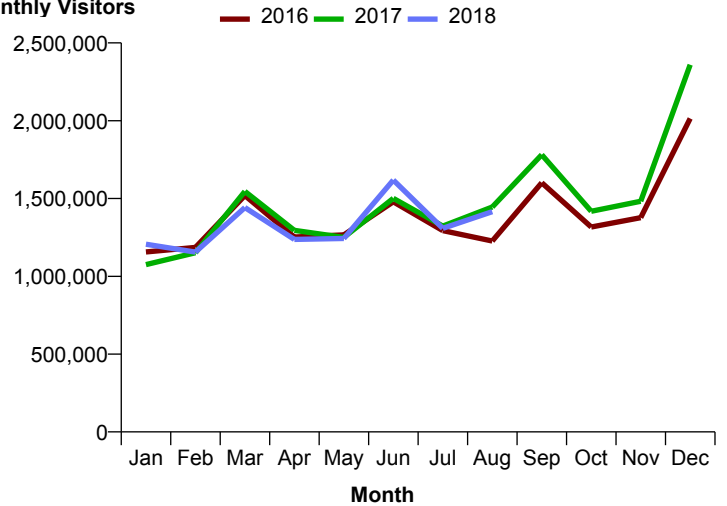

Annual Performance

Monthly Visitors

National Benchmark		Monthly		Yearly	
M-O-M	Y-O-Y	Centre Change	Centre Change	Centre Change	Centre Change
2.1 % ↑	-2.8 % ↓	8.2 % ↑		-2.1 % ↓