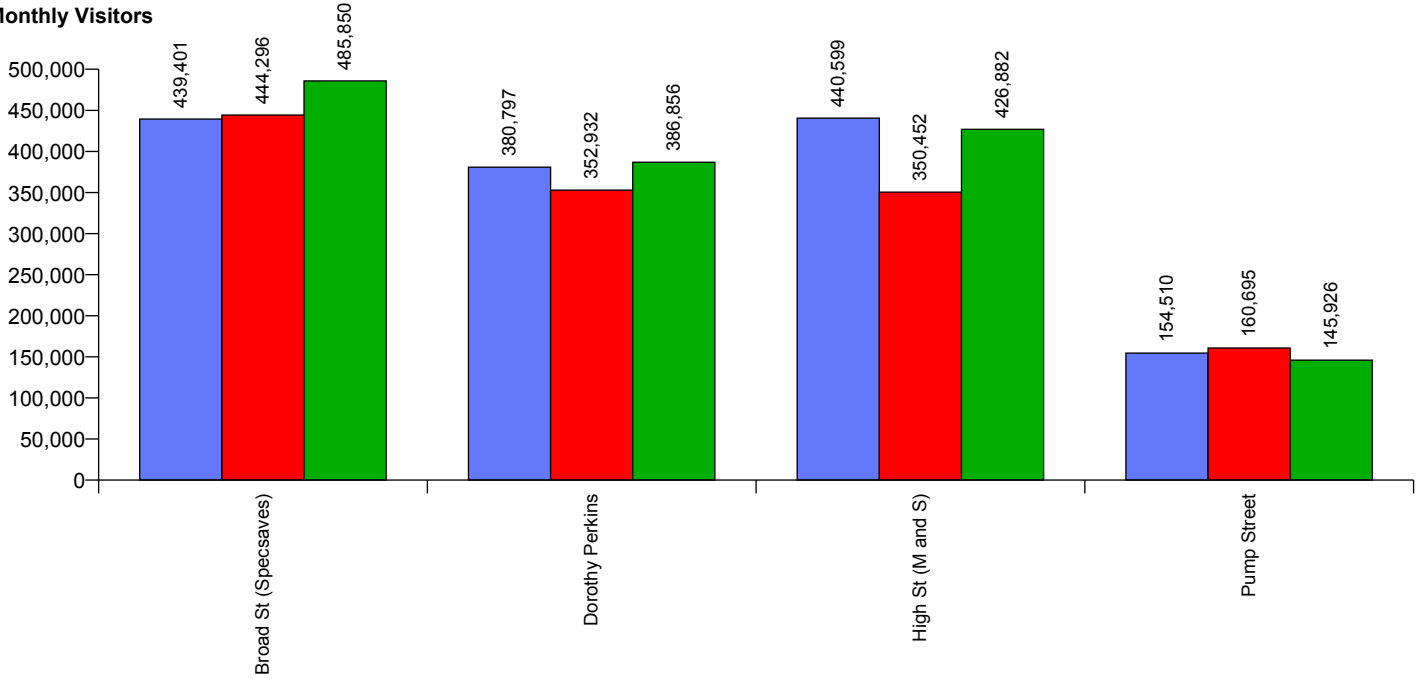

## Average Daily Distribution

**Average Visitors**

This Month '18	40,763	46,427	43,641	44,632	46,727	54,068	77,570
This Month '17	43,383	47,077	44,572	46,734	47,746	55,344	76,523
Last Month '18	36,540	39,881	38,702	41,712	41,859	50,476	77,924
Y-O-Y % Change	-6.0%	-1.4%	-2.1%	-4.5%	-2.1%	-2.3%	1.4%

## Average Hourly Distribution

**Average Visitors**

## Internal Flow Comparison

No Flow Comparison Available

Month Commencing	29-Jul-2018
------------------	-------------

No of Wks This Mth	4
No of Wks Last Mth	4

Month	August 2018
-------	-------------

## External Location Comparison

Monthly Visitors