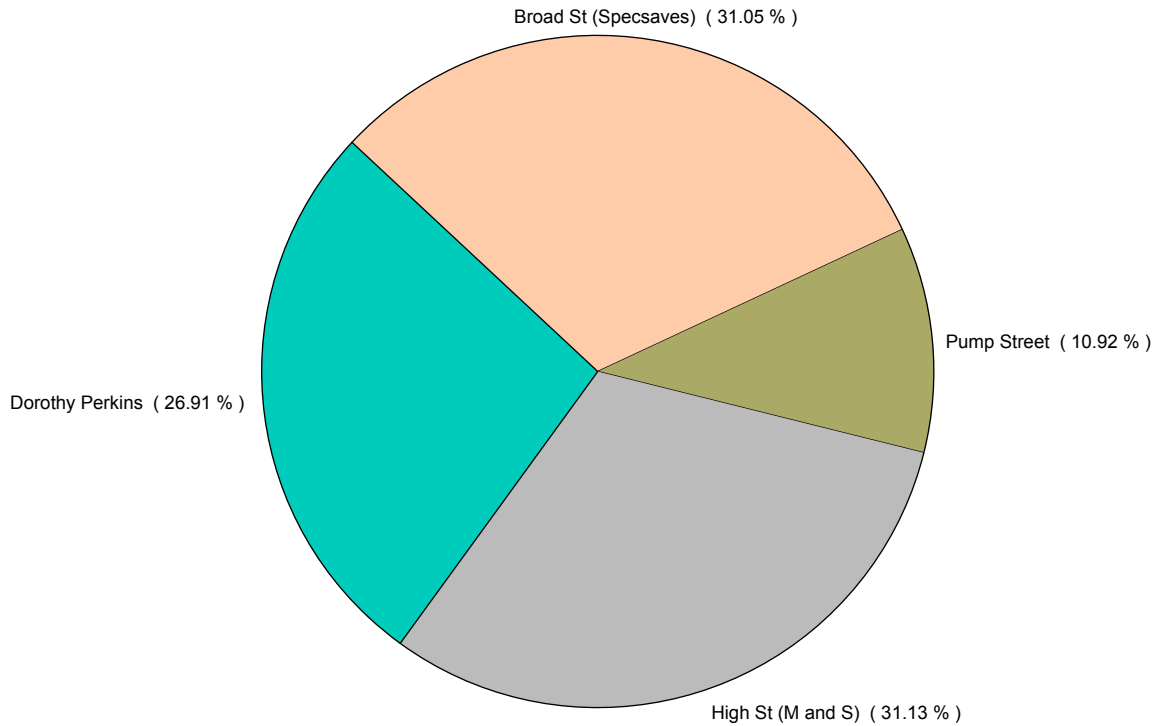

FootFall by Entrance

Monthly Visitors