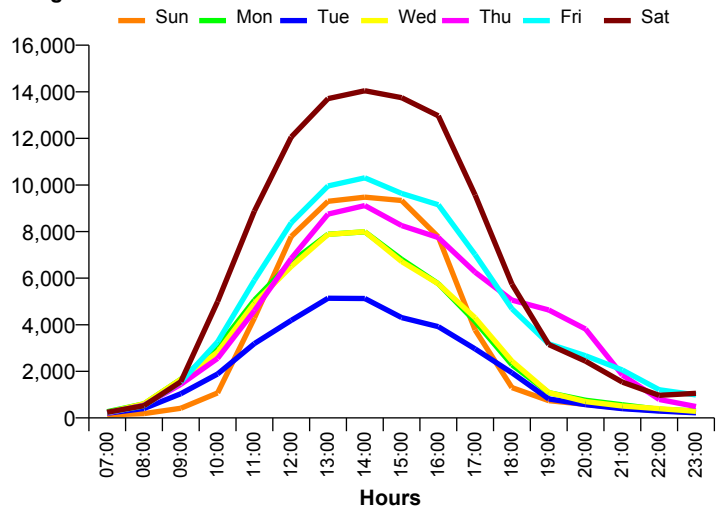

## Annual Performance

**Monthly Visitors**

National Benchmark		Monthly		Yearly	
M-O-M	Y-O-Y	Centre Change	Centre Change	Centre Change	Centre Change
39.8 %	↑	-3.2 %	↓	61.9 %	↑
				0.3 %	↑

## Average Daily Distribution

**Average Visitors**

This Month '18	59,086	55,835	37,122	55,424	73,854	82,234	109,810
This Month '17	55,248	39,509	48,490	57,412	77,223	82,910	111,153
Last Month '18	42,994	42,517	42,434	44,017	46,971	57,140	89,446
Y-O-Y % Change	6.9%	41.3%	-23.4%	-3.5%	-4.4%	-0.8%	-1.2%

## Average Hourly Distribution

**Average Visitors**