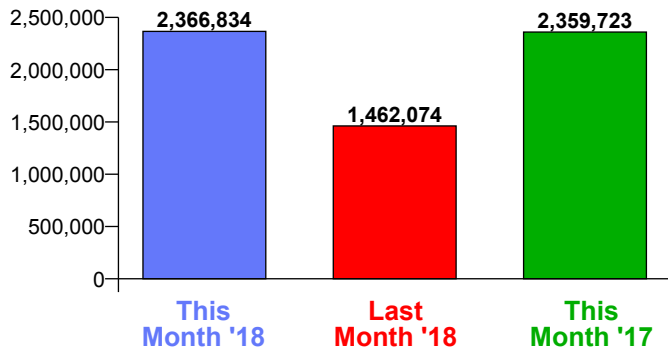

**Month Commencing**    25-Nov-2018

No of Wks This Mth	5
No of Wks Last Mth	4

**Month**    December 2018

## Monthly Visitors

**Monthly Visitors**

## Average Daily Distribution

**Average Visitors**

This Month '18	59,086	55,835	37,122	55,424	73,854	82,234	109,810
This Month '17	55,248	39,509	48,490	57,412	77,223	82,910	111,153
Last Month '18	42,994	42,517	42,434	44,017	46,971	57,140	89,446
Y-O-Y % Change	6.9%	41.3%	-23.4%	-3.5%	-4.4%	-0.8%	-1.2%