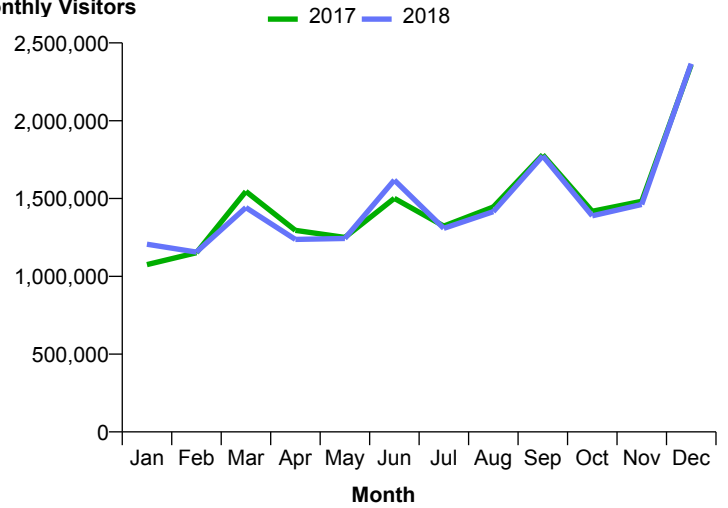

Annual Performance

Monthly Visitors

National Benchmark		Monthly		Yearly	
M-O-M	Y-O-Y	Centre Change	Centre Change	Centre Change	Centre Change
39.8 %	↑	-3.2 %	↓	61.9 %	↑
				0.3 %	↑