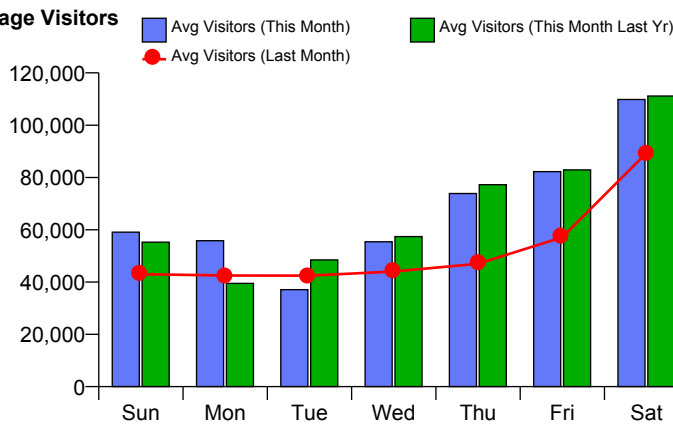

## Monthly Visitors

**Monthly Visitors**

## Annual Performance

**Monthly Visitors**

National Benchmark		Monthly		Yearly	
M-O-M	Y-O-Y	Centre Change	Centre Change	Centre Change	Centre Change
39.8 %	↑	-3.2 %	↓	61.9 %	↑
				0.3 %	↑

## Average Daily Distribution

**Average Visitors**

This Month '18	59,086	55,835	37,122	55,424	73,854	82,234	109,810
This Month '17	55,248	39,509	48,490	57,412	77,223	82,910	111,153
Last Month '18	42,994	42,517	42,434	44,017	46,971	57,140	89,446
Y-O-Y % Change	6.9%	41.3%	-23.4%	-3.5%	-4.4%	-0.8%	-1.2%

## Average Hourly Distribution

**Average Visitors**