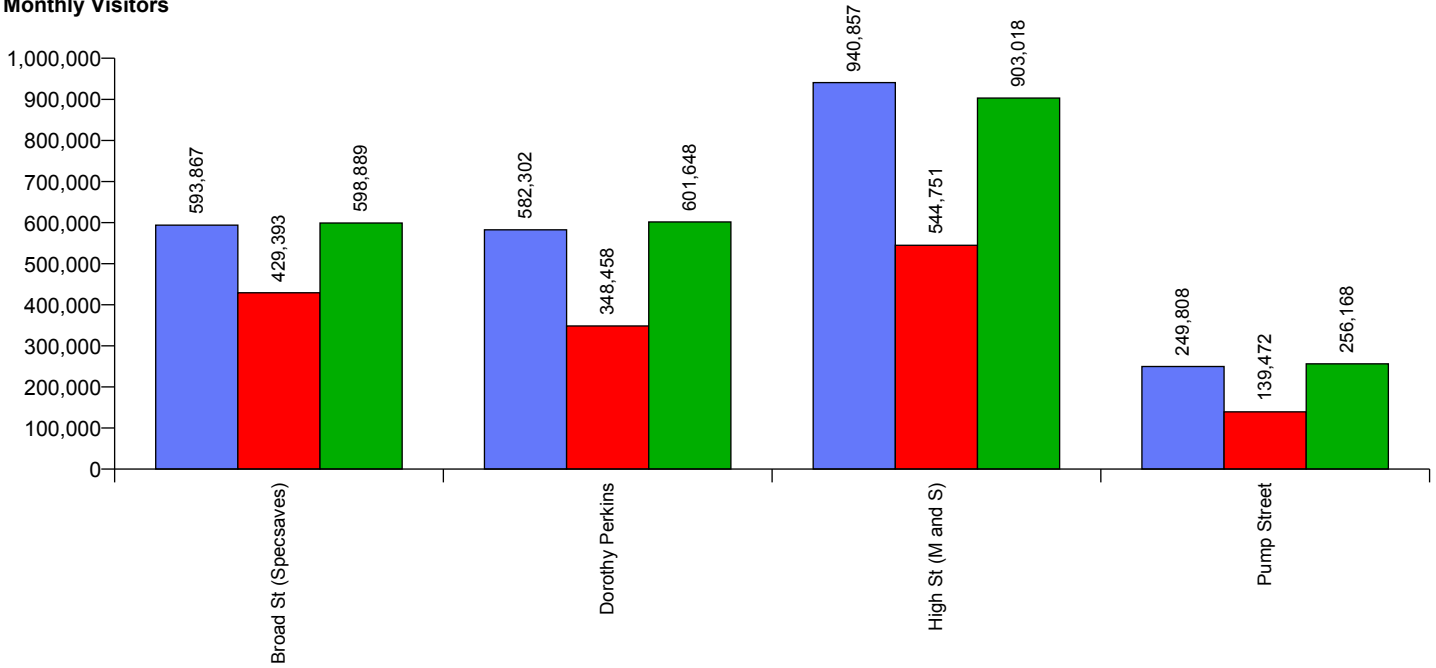

## Average Hourly Distribution

**Average Visitors**

## Internal Flow Comparison

No Flow Comparison Available

<b>Month Commencing</b>	<b>25-Nov-2018</b>
-------------------------	--------------------

<b>No of Wks This Mth</b>	<b>5</b>
<b>No of Wks Last Mth</b>	<b>4</b>

<b>Month</b>	<b>December 2018</b>
--------------	----------------------

## External Location Comparison

Monthly Visitors