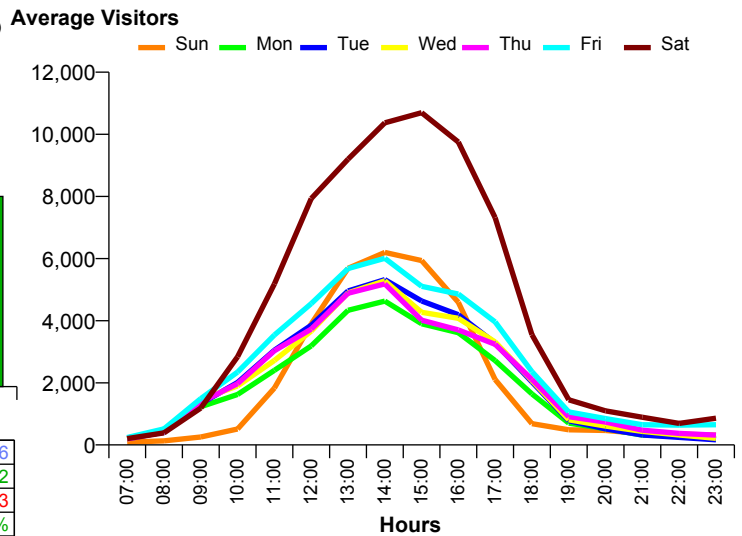

Average Hourly Distribution

Zone Comparison

No Zone Comparison Available

Internal Flow Comparison

No Flow Comparison Available