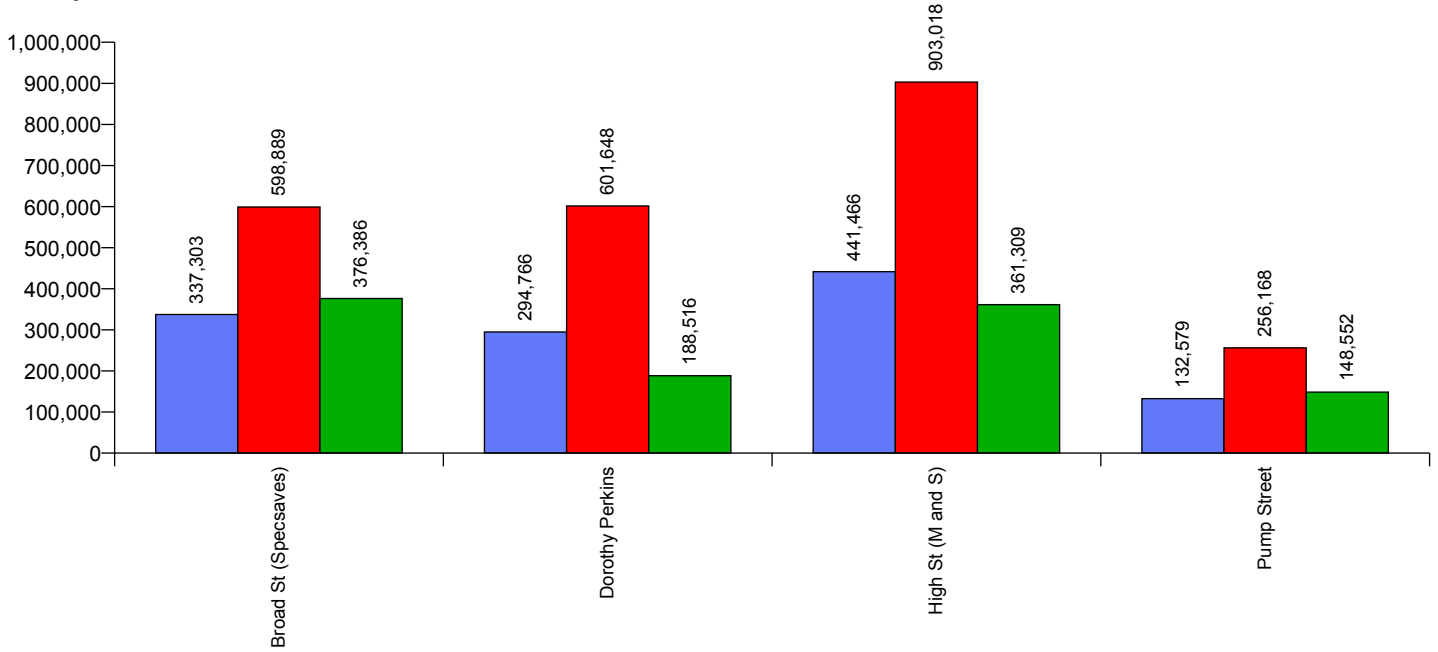

## Zone Comparison

No Zone Comparison Available

## Internal Flow Comparison

No Flow Comparison Available

Month Commencing	31-Dec-2017
------------------	-------------

No of Wks This Mth	4
No of Wks Last Mth	5

Month	January 2018
-------	--------------

## External Location Comparison

Monthly Visitors

## FootFall by Entrance

Monthly Visitors

Month Commencing **31-Dec-2017**

Month **January 2018**