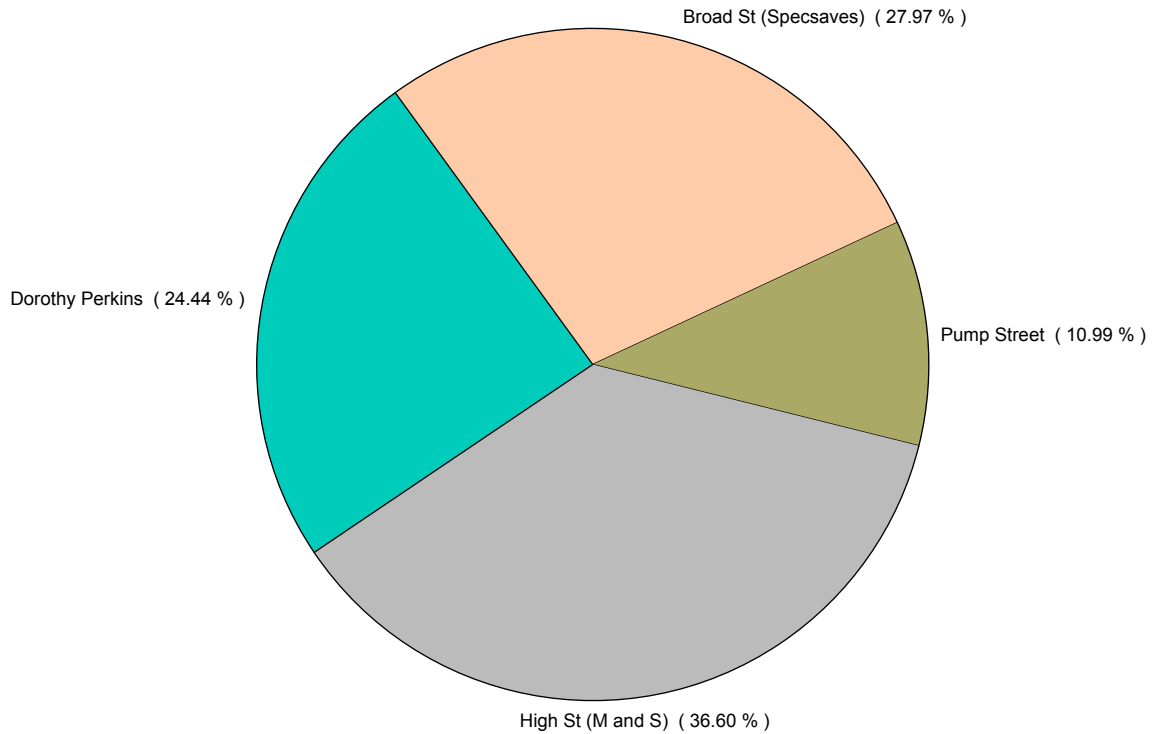

## Zone Comparison

No Zone Comparison Available

## Internal Flow Comparison

No Flow Comparison Available

Month Commencing	31-Dec-2017
------------------	-------------

No of Wks This Mth	4
No of Wks Last Mth	5

Month	January 2018
-------	--------------

## External Location Comparison

Monthly Visitors

## FootFall by Entrance

Monthly Visitors

Month Commencing **31-Dec-2017**

Month **January 2018**