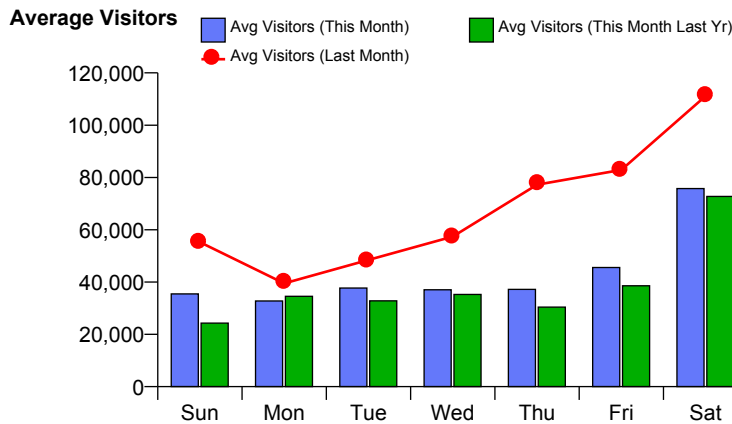

## Monthly Visitors

National Benchmark		Monthly Centre Change		Yearly Centre Change
M-O-M	Y-O-Y			
-40.0 %	-1.3 %	-48.9 %		12.2 %
↓	↓	↓		↑

## Average Daily Distribution

	Sun	Mon	Tue	Wed	Thu	Fri	Sat
This Month '18	35,482	32,746	37,722	37,056	37,203	45,585	75,736
This Month '17	24,317	34,561	32,830	35,242	30,442	38,557	72,742
Last Month '17	55,248	39,509	48,490	57,412	77,223	82,910	111,153
Y-O-Y % Change	45.9%	-5.3%	14.9%	5.1%	22.2%	18.2%	4.1%