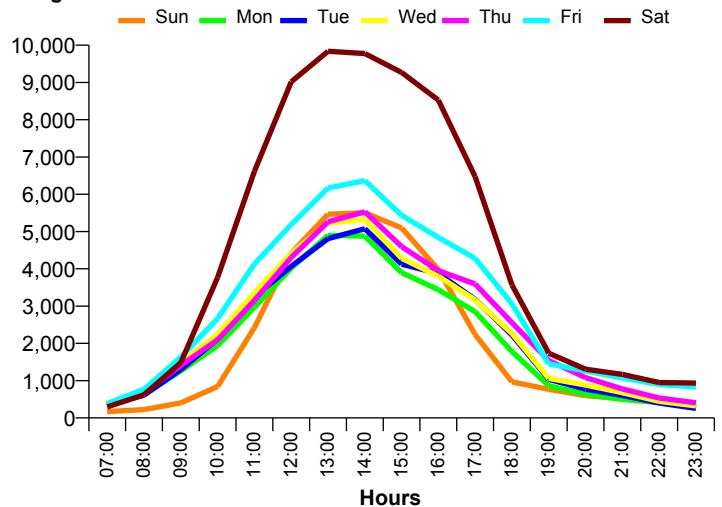

## Annual Performance

**Monthly Visitors**

National Benchmark		Monthly		Yearly	
M-O-M	Y-O-Y	Centre Change	Centre Change	Centre Change	Centre Change
28.2 % ↑	-2.5 % ↓	30.3 % ↑		7.9 % ↑	

## Average Daily Distribution

**Average Visitors**

This Month '18	36,121	36,356	38,738	40,509	42,617	51,810	77,637
This Month '17	32,143	35,409	36,035	39,914	37,847	46,935	71,936
Last Month '18	36,947	40,691	36,115	38,044	36,876	45,199	76,832
Y-O-Y % Change	12.4%	2.7%	7.5%	1.5%	12.6%	10.4%	7.9%

## Average Hourly Distribution

**Average Visitors**