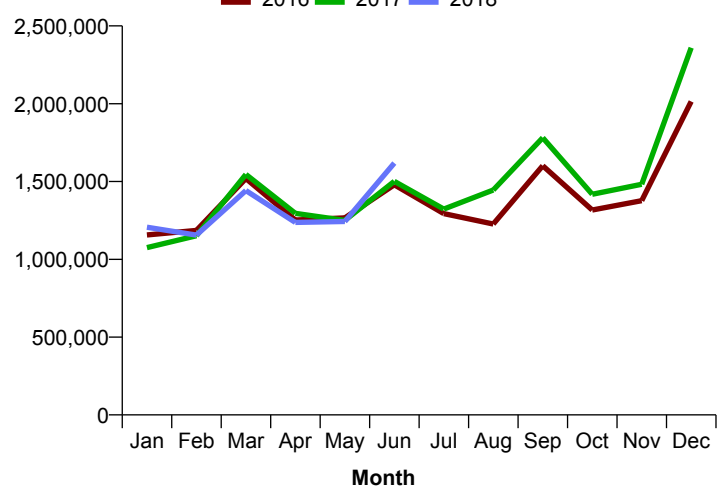

Annual Performance

Monthly Visitors

National Benchmark		Monthly		Yearly	
M-O-M	Y-O-Y	Centre Change	Centre Change	Centre Change	Centre Change
28.2 % ↑	-2.5 % ↓	30.3 % ↑		7.9 % ↑