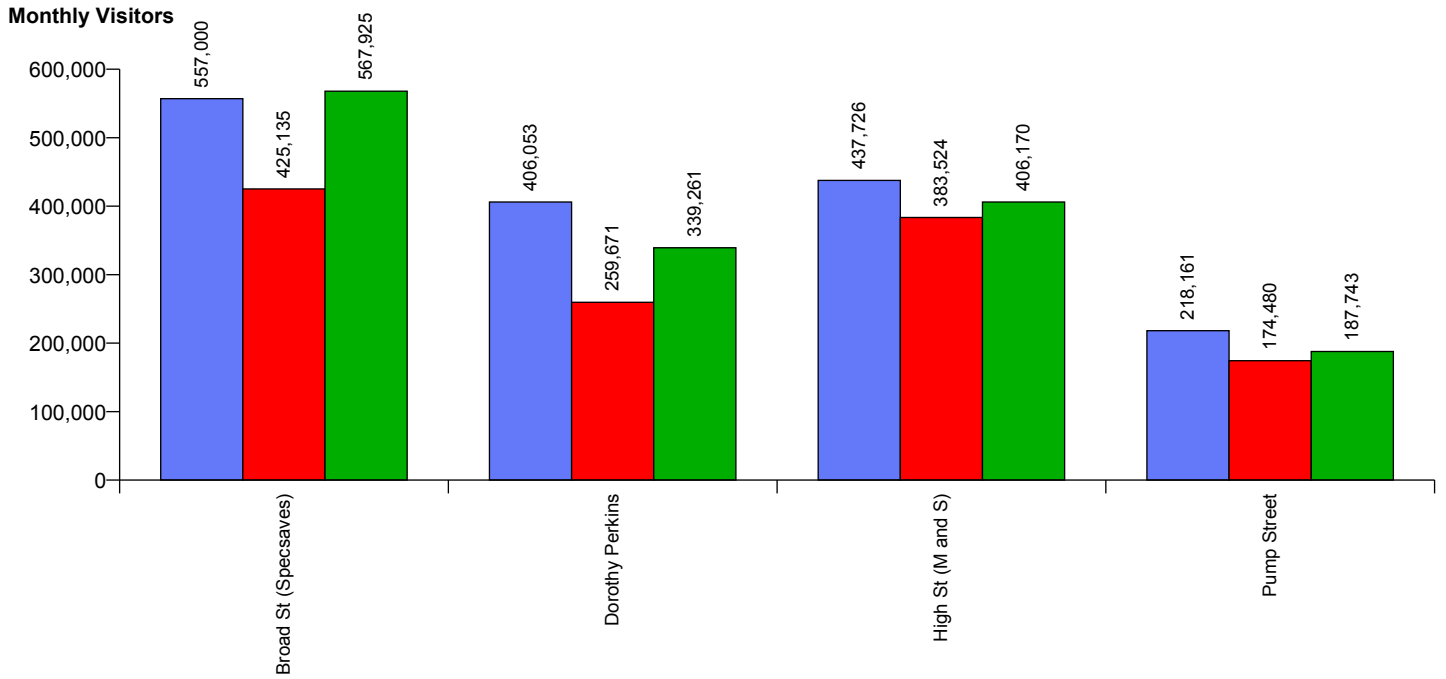

Month Commencing	27-May-2018

No of Wks This Mth	5
No of Wks Last Mth	4

Month	June 2018

External Location Comparison