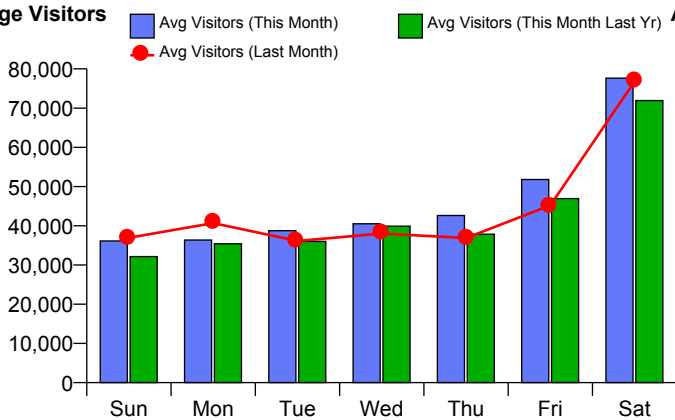

## Monthly Visitors

**Monthly Visitors**

## Annual Performance

**Monthly Visitors**

National Benchmark		Monthly		Yearly	
M-O-M	Y-O-Y	Centre Change	Centre Change	Centre Change	Centre Change
28.2 % ↑	-2.5 % ↓	30.3 % ↑		7.9 % ↑	

## Average Daily Distribution

**Average Visitors**

This Month '18	36,121	36,356	38,738	40,509	42,617	51,810	77,637
This Month '17	32,143	35,409	36,035	39,914	37,847	46,935	71,936
Last Month '18	36,947	40,691	36,115	38,044	36,876	45,199	76,832
Y-O-Y % Change	12.4%	2.7%	7.5%	1.5%	12.6%	10.4%	7.9%

## Average Hourly Distribution

**Average Visitors**