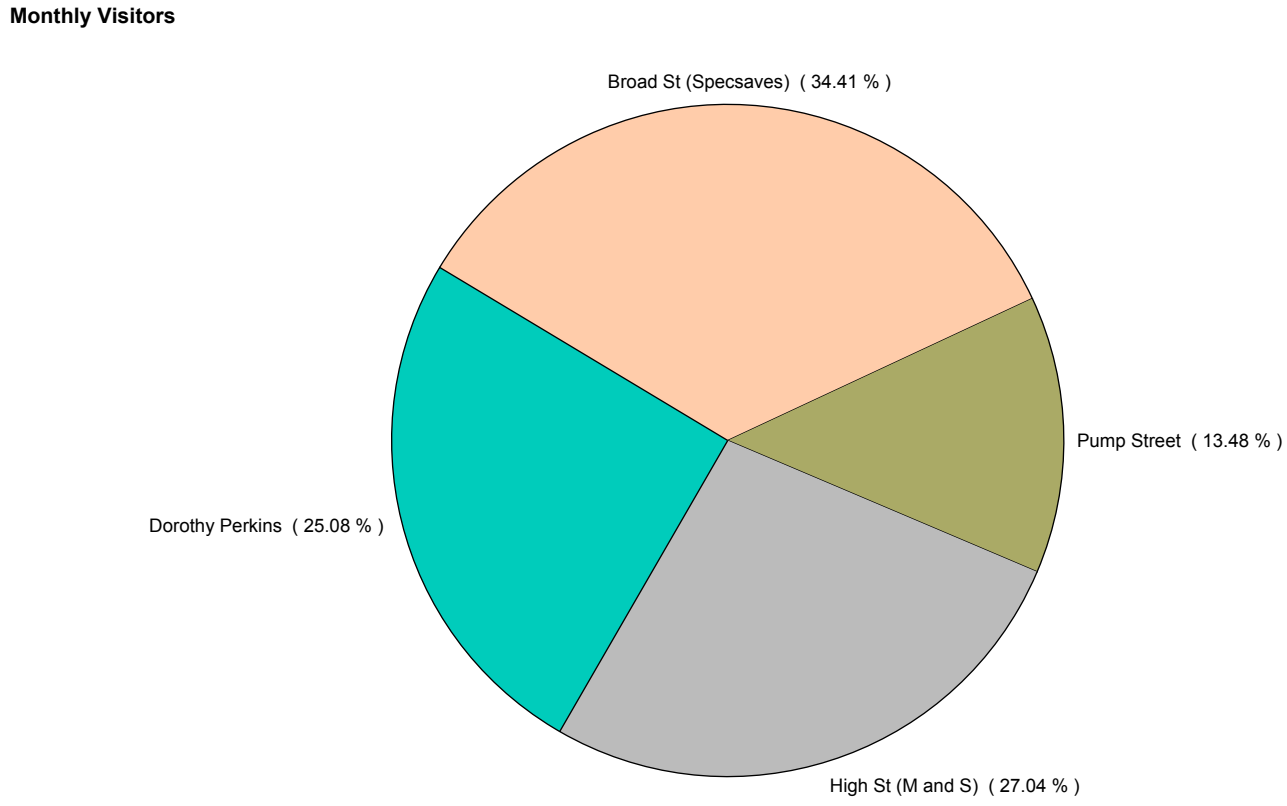

FootFall by Entrance