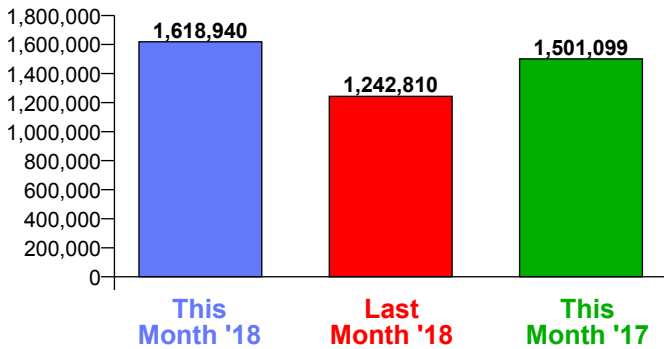

**Month Commencing**    27-May-2018

No of Wks This Mth	5
No of Wks Last Mth	4

**Month**    June 2018

## Monthly Visitors

**Monthly Visitors**

## Average Daily Distribution

**Average Visitors**

This Month '18	36,121	36,356	38,738	40,509	42,617	51,810	77,637
This Month '17	32,143	35,409	36,035	39,914	37,847	46,935	71,936
Last Month '18	36,947	40,691	36,115	38,044	36,876	45,199	76,832
Y-O-Y % Change	12.4%	2.7%	7.5%	1.5%	12.6%	10.4%	7.9%