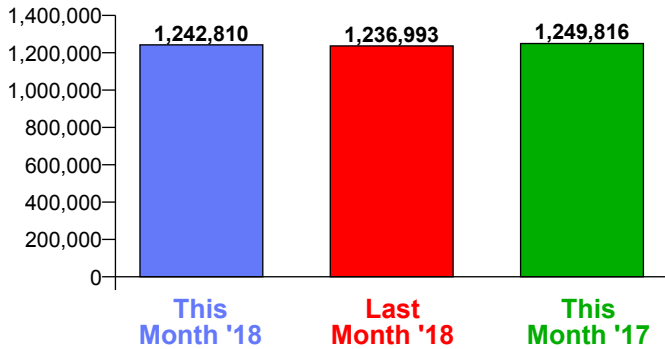

Month Commencing **29-Apr-2018**

No of Wks This Mth	4
No of Wks Last Mth	4

Month

May 2018

Monthly Visitors

Monthly Visitors

Annual Performance

Monthly Visitors

National Benchmark		Monthly		Yearly	
M-O-M	Y-O-Y	Centre Change	Centre Change	Centre Change	Centre Change
-1.9 %	↓	-2.8 %	↓	0.5 %	↑
		-0.6 %	↓		

Average Daily Distribution

Average Visitors

	Sun	Mon	Tue	Wed	Thu	Fri	Sat
This Month '18	36,947	40,691	36,115	38,044	36,876	45,199	76,832
This Month '17	36,258	38,465	35,208	38,292	37,624	46,876	79,732
Last Month '18	28,008	41,192	37,018	40,576	39,375	48,796	74,285
Y-O-Y % Change	1.9%	5.8%	2.6%	-0.6%	-2.0%	-3.6%	-3.6%