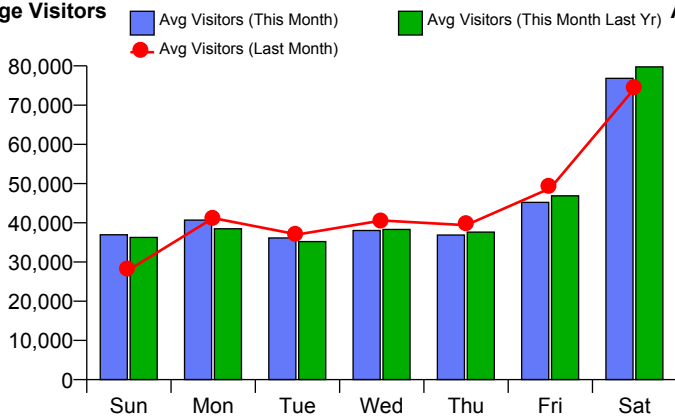

Month Commencing **29-Apr-2018**

No of Wks This Mth	4
No of Wks Last Mth	4

Month

May 2018

Monthly Visitors

Monthly Visitors

Annual Performance

Monthly Visitors

National Benchmark		Monthly		Yearly	
M-O-M	Y-O-Y	Centre Change	Centre Change	Centre Change	Centre Change
-1.9 %	↓	-2.8 %	↓	0.5 %	↑
		-0.6 %	↓		

Average Daily Distribution

Average Visitors

	Sun	Mon	Tue	Wed	Thu	Fri	Sat
This Month '18	36,947	40,691	36,115	38,044	36,876	45,199	76,832
This Month '17	36,258	38,465	35,208	38,292	37,624	46,876	79,732
Last Month '18	28,008	41,192	37,018	40,576	39,375	48,796	74,285
Y-O-Y % Change	1.9%	5.8%	2.6%	-0.6%	-2.0%	-3.6%	-3.6%

Average Hourly Distribution

Average Visitors

Zone Comparison

No Zone Comparison Available

Internal Flow Comparison

No Flow Comparison Available

Month Commencing	29-Apr-2018
-------------------------	--------------------