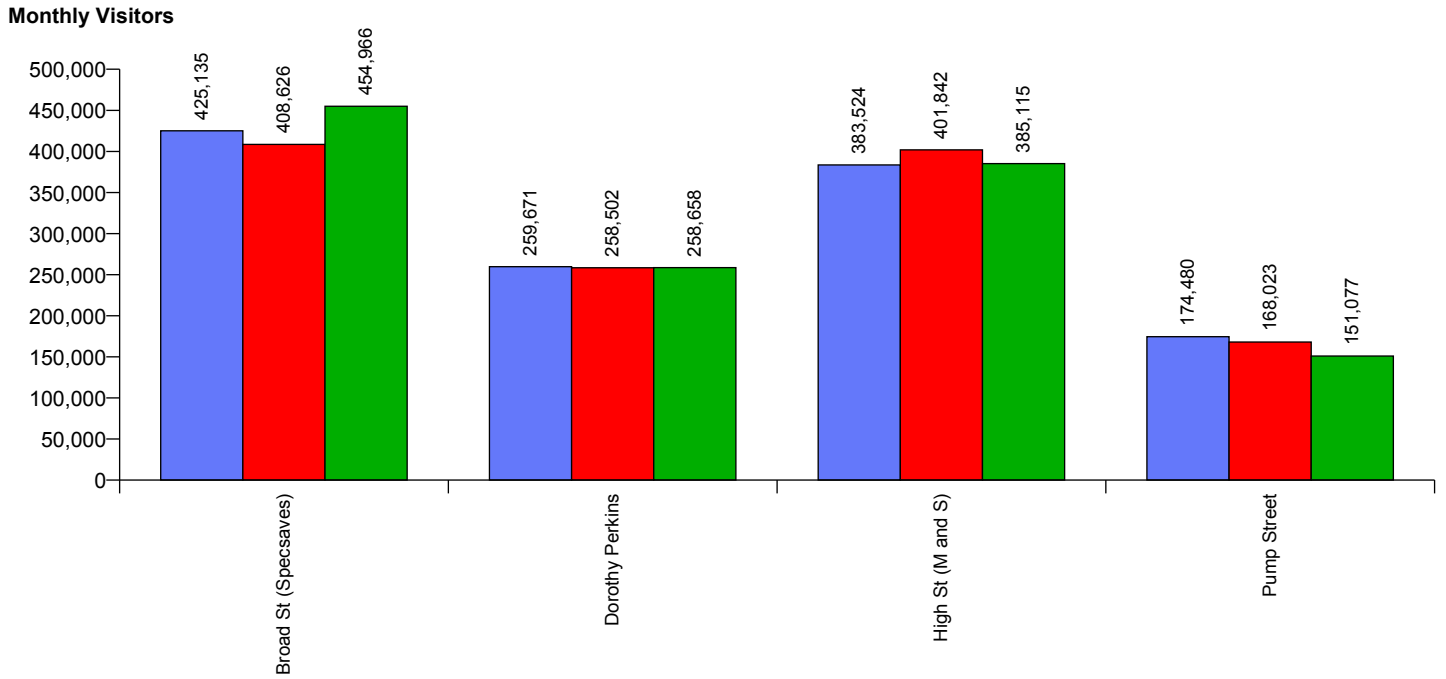

National Benchmark		Monthly		Yearly	
M-O-M	Y-O-Y	Centre Change	Centre Change	Centre Change	Centre Change
-1.9 %	↓	-2.8 %	↓	0.5 %	↑
		-0.6 %	↓		

Average Daily Distribution

Average Visitors

	Sun	Mon	Tue	Wed	Thu	Fri	Sat
This Month '18	36,947	40,691	36,115	38,044	36,876	45,199	76,832
This Month '17	36,258	38,465	35,208	38,292	37,624	46,876	79,732
Last Month '18	28,008	41,192	37,018	40,576	39,375	48,796	74,285
Y-O-Y % Change	1.9%	5.8%	2.6%	-0.6%	-2.0%	-3.6%	-3.6%

Average Hourly Distribution

Average Visitors

Zone Comparison

No Zone Comparison Available

Internal Flow Comparison

No Flow Comparison Available

Month Commencing	29-Apr-2018
-------------------------	--------------------

No of Wks This Mth	4
No of Wks Last Mth	4

Month	May 2018
--------------	-----------------

External Location Comparison

FootFall by Entrance

Month Commencing **29-Apr-2018**

Month

May 2018

Weather