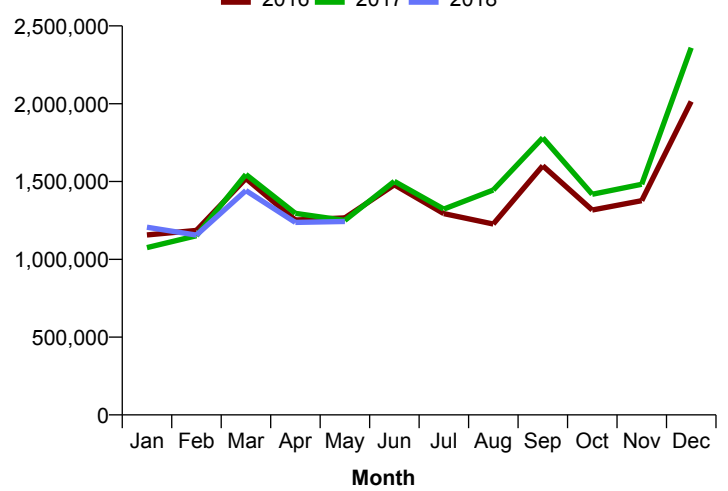

Month Commencing **29-Apr-2018**

No of Wks This Mth	4
No of Wks Last Mth	4

Month

May 2018

Monthly Visitors

Monthly Visitors

Annual Performance

Monthly Visitors

National Benchmark		Monthly		Yearly	
M-O-M	Y-O-Y	Centre Change	Centre Change	Centre Change	Centre Change
-1.9 %	↓	-2.8 %	↓	0.5 %	↑
		-0.6 %	↓		

Average Daily Distribution

Average Visitors

	Sun	Mon	Tue	Wed	Thu	Fri	Sat
This Month '18	36,947	40,691	36,115	38,044	36,876	45,199	76,832
This Month '17	36,258	38,465	35,208	38,292	37,624	46,876	79,732
Last Month '18	28,008	41,192	37,018	40,576	39,375	48,796	74,285
Y-O-Y % Change	1.9%	5.8%	2.6%	-0.6%	-2.0%	-3.6%	-3.6%

Average Hourly Distribution

Average Visitors

Zone Comparison

No Zone Comparison Available

Internal Flow Comparison

No Flow Comparison Available

Month Commencing	29-Apr-2018
-------------------------	--------------------