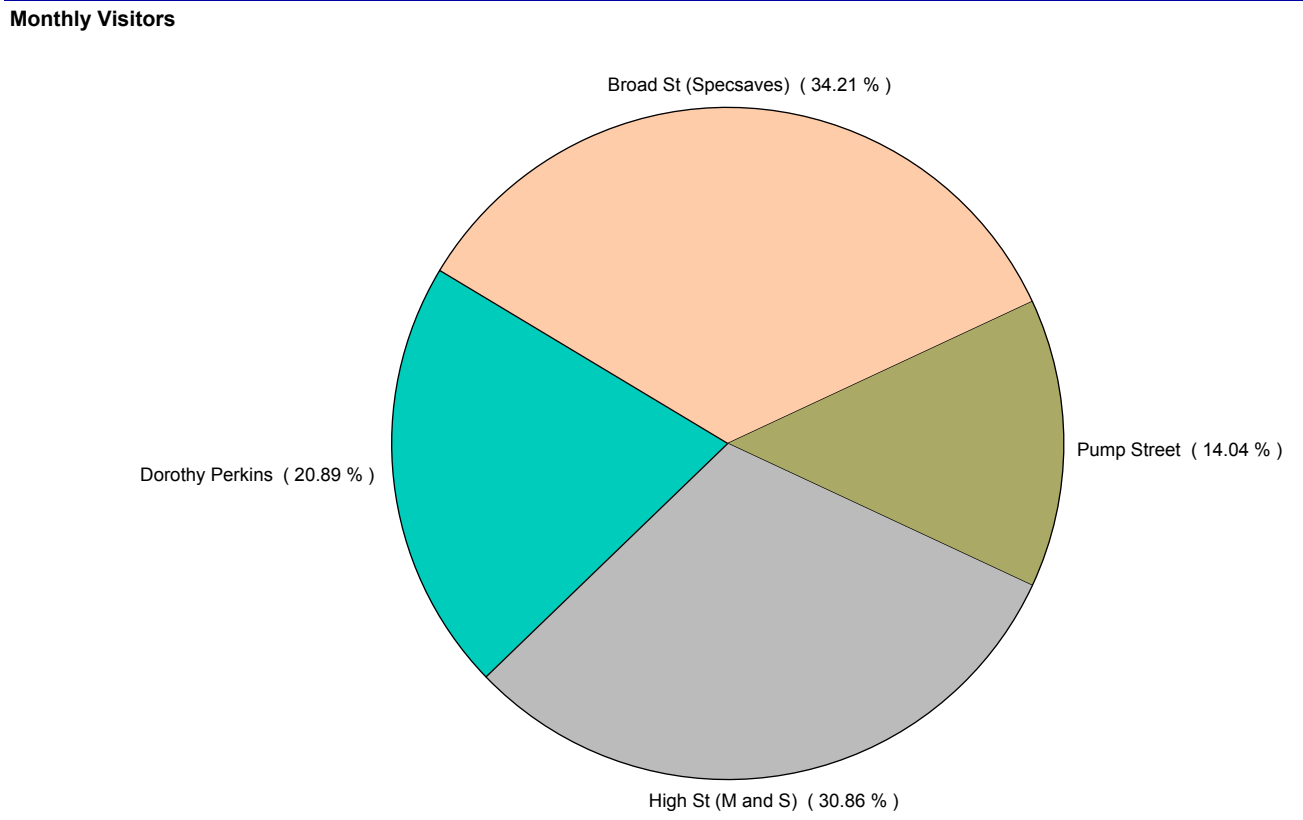

National Benchmark		Monthly		Yearly	
M-O-M	Y-O-Y	Centre Change	Centre Change	Centre Change	Centre Change
-1.9 %	↓	-2.8 %	↓	0.5 %	↑
		-0.6 %	↓		

Average Daily Distribution

Average Visitors

	Sun	Mon	Tue	Wed	Thu	Fri	Sat
This Month '18	36,947	40,691	36,115	38,044	36,876	45,199	76,832
This Month '17	36,258	38,465	35,208	38,292	37,624	46,876	79,732
Last Month '18	28,008	41,192	37,018	40,576	39,375	48,796	74,285
Y-O-Y % Change	1.9%	5.8%	2.6%	-0.6%	-2.0%	-3.6%	-3.6%

Average Hourly Distribution

Average Visitors

Zone Comparison

No Zone Comparison Available

Internal Flow Comparison

No Flow Comparison Available

Month Commencing	29-Apr-2018
-------------------------	--------------------

No of Wks This Mth	4
No of Wks Last Mth	4

Month	May 2018
--------------	-----------------

External Location Comparison

FootFall by Entrance

Month Commencing **29-Apr-2018**

Month

May 2018

Weather