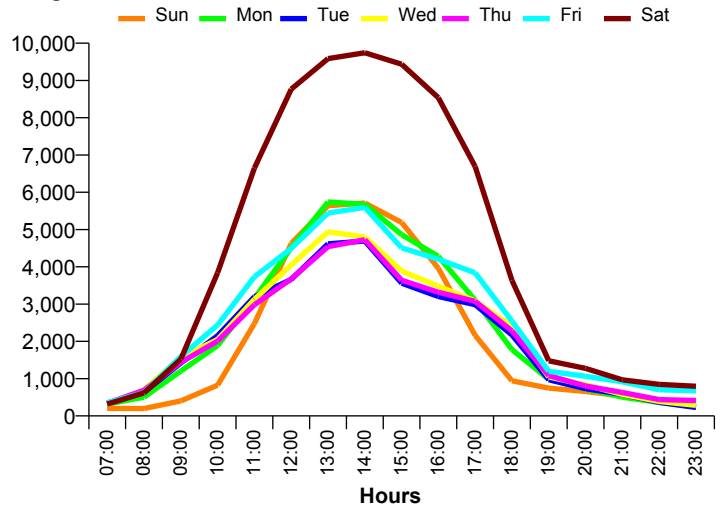

National Benchmark		Monthly		Yearly	
M-O-M	Y-O-Y	Centre Change	Centre Change	Centre Change	Centre Change
-1.9 %	↓	-2.8 %	↓	0.5 %	↑
		-0.6 %	↓		

Average Daily Distribution

Average Visitors

	Sun	Mon	Tue	Wed	Thu	Fri	Sat
This Month '18	36,947	40,691	36,115	38,044	36,876	45,199	76,832
This Month '17	36,258	38,465	35,208	38,292	37,624	46,876	79,732
Last Month '18	28,008	41,192	37,018	40,576	39,375	48,796	74,285
Y-O-Y % Change	1.9%	5.8%	2.6%	-0.6%	-2.0%	-3.6%	-3.6%

Average Hourly Distribution

Average Visitors

Zone Comparison

No Zone Comparison Available

Internal Flow Comparison

No Flow Comparison Available

Month Commencing	29-Apr-2018
-------------------------	--------------------