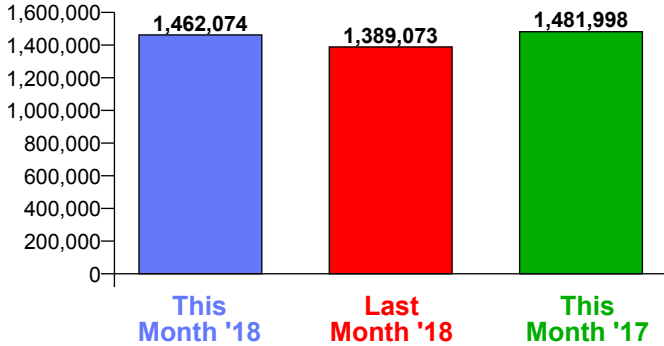

Month Commencing **28-Oct-2018**

No of Wks This Mth	4
No of Wks Last Mth	4

Month **November 2018**

Monthly Visitors

Monthly Visitors

Annual Performance

Monthly Visitors

National Benchmark		Monthly		Yearly	
M-O-M	Y-O-Y	Centre Change	Centre Change	Centre Change	Centre Change
3.3 % ↑	-4.4 % ↓	5.3 % ↑		-1.3 % ↓	

Average Daily Distribution

Average Visitors

	Sun	Mon	Tue	Wed	Thu	Fri	Sat
This Month '18	42,994	42,517	42,434	44,017	46,971	57,140	89,446
This Month '17	43,077	44,438	43,834	46,562	47,546	56,350	88,693
Last Month '18	40,243	43,396	41,278	45,494	43,196	52,202	81,461
Y-O-Y % Change	-0.2%	-4.3%	-3.2%	-5.5%	-1.2%	1.4%	0.8%