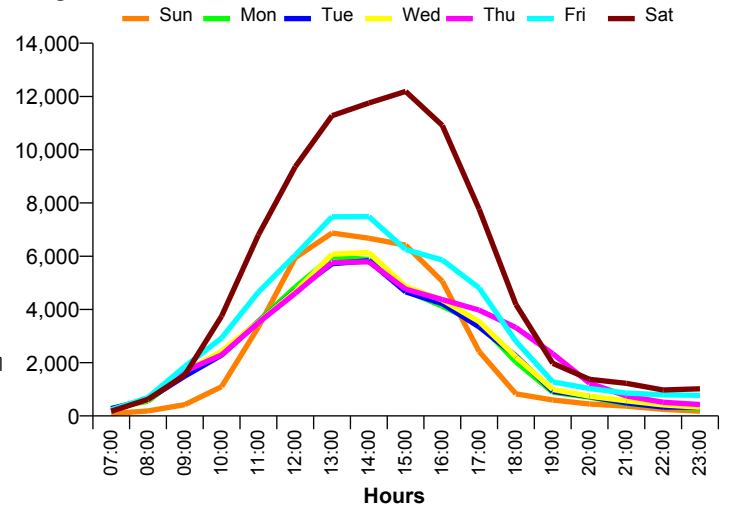

Month Commencing **28-Oct-2018**

No of Wks This Mth	4
No of Wks Last Mth	4

Month **November 2018**

Monthly Visitors

Monthly Visitors

Annual Performance

Monthly Visitors

National Benchmark		Monthly		Yearly	
M-O-M	Y-O-Y	Centre Change	Centre Change	Centre Change	Centre Change
3.3 % ↑	-4.4 % ↓	5.3 % ↑		-1.3 % ↓	

Average Daily Distribution

Average Visitors

	Sun	Mon	Tue	Wed	Thu	Fri	Sat
This Month '18	42,994	42,517	42,434	44,017	46,971	57,140	89,446
This Month '17	43,077	44,438	43,834	46,562	47,546	56,350	88,693
Last Month '18	40,243	43,396	41,278	45,494	43,196	52,202	81,461
Y-O-Y % Change	-0.2%	-4.3%	-3.2%	-5.5%	-1.2%	1.4%	0.8%

Average Hourly Distribution

Average Visitors

Zone Comparison

No Zone Comparison Available

Internal Flow Comparison

No Flow Comparison Available

Month Commencing	28-Oct-2018
-------------------------	--------------------