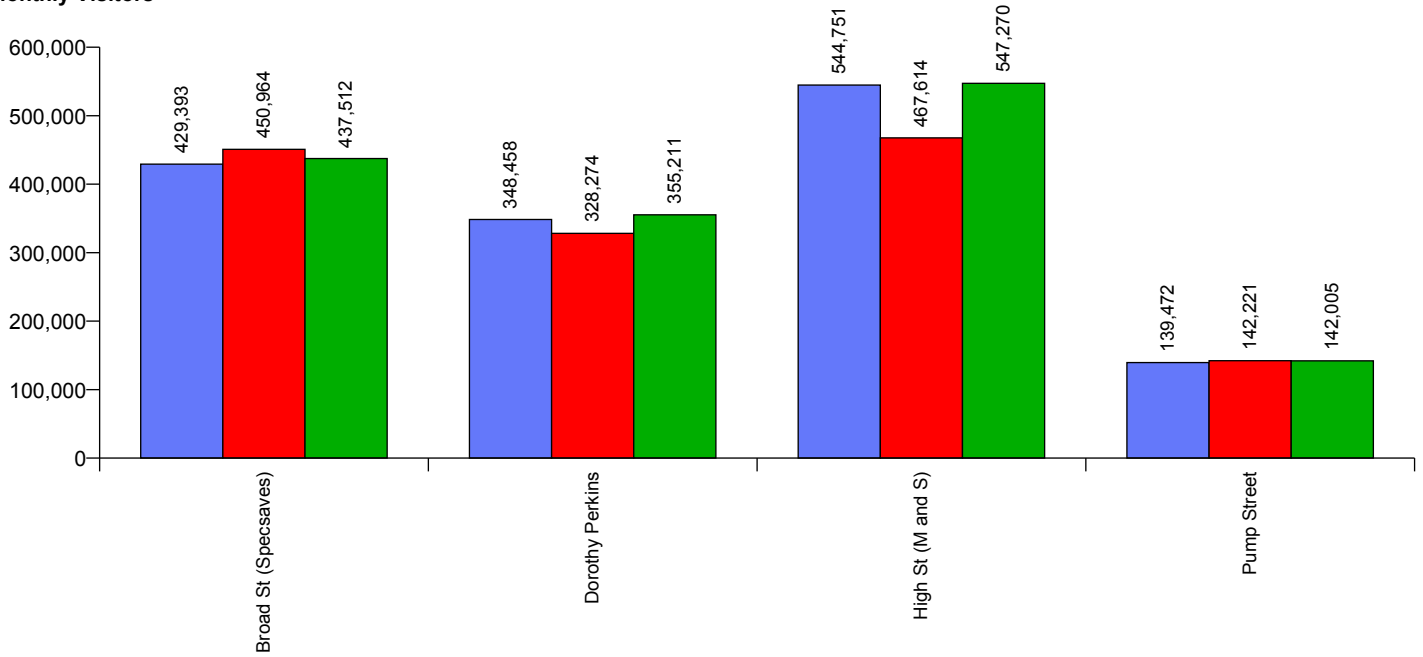

Average Daily Distribution

Average Visitors

	Sun	Mon	Tue	Wed	Thu	Fri	Sat
This Month '18	42,994	42,517	42,434	44,017	46,971	57,140	89,446
This Month '17	43,077	44,438	43,834	46,562	47,546	56,350	88,693
Last Month '18	40,243	43,396	41,278	45,494	43,196	52,202	81,461
Y-O-Y % Change	-0.2%	-4.3%	-3.2%	-5.5%	-1.2%	1.4%	0.8%

Average Hourly Distribution

Average Visitors

Zone Comparison

No Zone Comparison Available

Internal Flow Comparison

No Flow Comparison Available

Month Commencing	28-Oct-2018
-------------------------	--------------------

No of Wks This Mth	4
No of Wks Last Mth	4

Month	November 2018
--------------	----------------------

External Location Comparison

Monthly Visitors

FootFall by Entrance

Monthly Visitors

Month Commencing	28-Oct-2018
-------------------------	--------------------