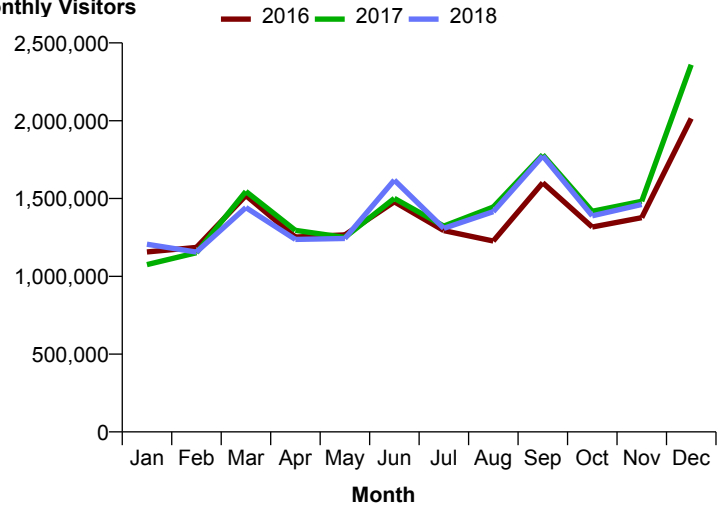

Month Commencing **28-Oct-2018**

No of Wks This Mth	4
No of Wks Last Mth	4

Month **November 2018**

Monthly Visitors

Monthly Visitors

Annual Performance

Monthly Visitors

National Benchmark		Monthly		Yearly	
M-O-M	Y-O-Y	Centre Change	Centre Change	Centre Change	Centre Change
3.3 % ↑	-4.4 % ↓	5.3 % ↑		-1.3 % ↓	

Average Daily Distribution

Average Visitors

	Sun	Mon	Tue	Wed	Thu	Fri	Sat
This Month '18	42,994	42,517	42,434	44,017	46,971	57,140	89,446
This Month '17	43,077	44,438	43,834	46,562	47,546	56,350	88,693
Last Month '18	40,243	43,396	41,278	45,494	43,196	52,202	81,461
Y-O-Y % Change	-0.2%	-4.3%	-3.2%	-5.5%	-1.2%	1.4%	0.8%