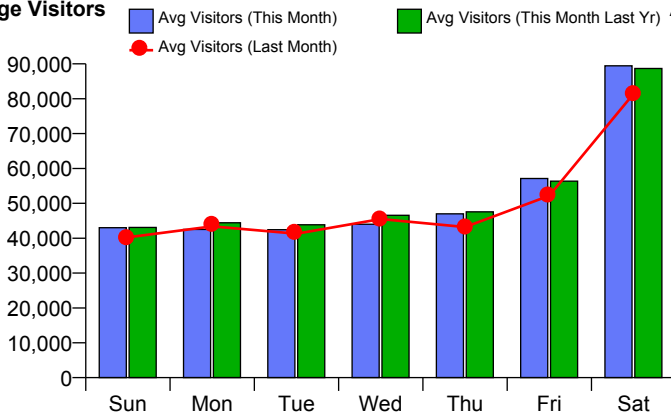

Month Commencing **28-Oct-2018**

No of Wks This Mth	4
No of Wks Last Mth	4

Month **November 2018**

Monthly Visitors

Monthly Visitors

Annual Performance

Monthly Visitors

National Benchmark		Monthly		Yearly	
M-O-M	Y-O-Y	Centre Change	Centre Change	Centre Change	Centre Change
3.3 % ↑	-4.4 % ↓	5.3 % ↑		-1.3 % ↓	

Average Daily Distribution

Average Visitors

	Sun	Mon	Tue	Wed	Thu	Fri	Sat
This Month '18	42,994	42,517	42,434	44,017	46,971	57,140	89,446
This Month '17	43,077	44,438	43,834	46,562	47,546	56,350	88,693
Last Month '18	40,243	43,396	41,278	45,494	43,196	52,202	81,461
Y-O-Y % Change	-0.2%	-4.3%	-3.2%	-5.5%	-1.2%	1.4%	0.8%

Average Hourly Distribution

Average Visitors

Zone Comparison

No Zone Comparison Available

Internal Flow Comparison

No Flow Comparison Available

Month Commencing	28-Oct-2018
-------------------------	--------------------