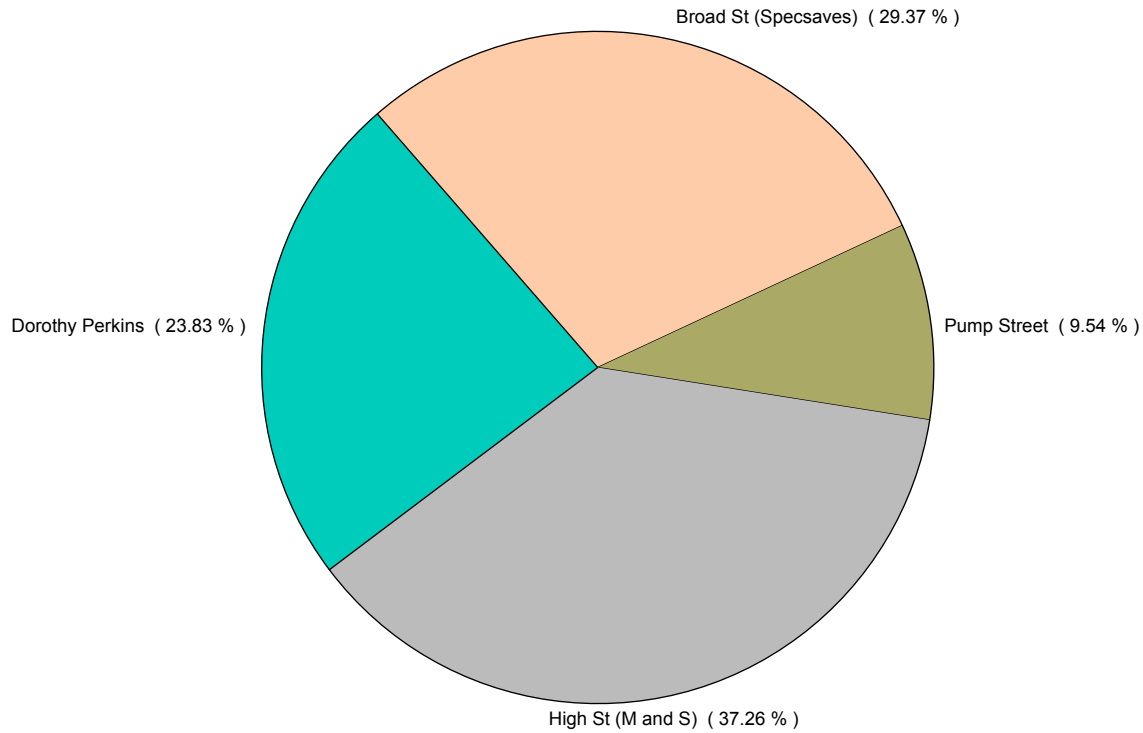

No of Wks This Mth	4
No of Wks Last Mth	4

Month	November 2018
--------------	----------------------

External Location Comparison

Monthly Visitors

FootFall by Entrance

Monthly Visitors

Month Commencing	28-Oct-2018
-------------------------	--------------------