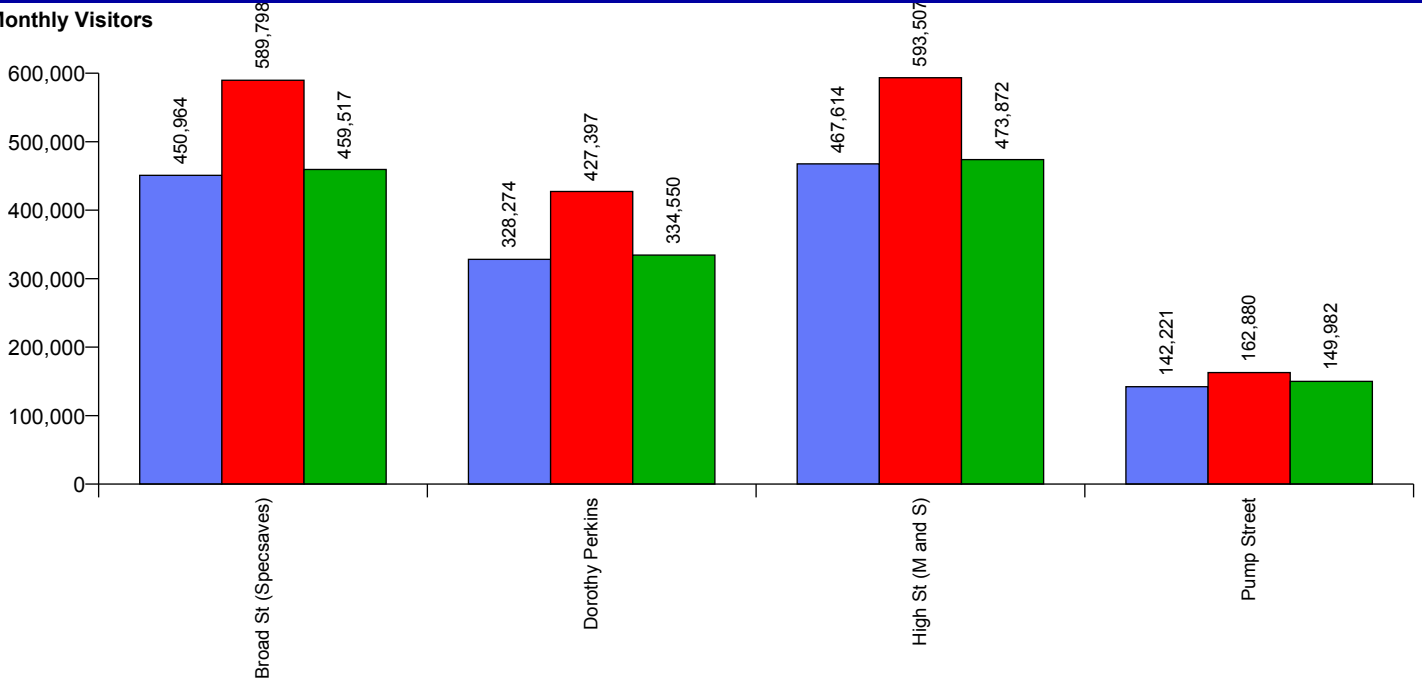

Month Commencing	30-Sep-2018

No of Wks This Mth	4
No of Wks Last Mth	5

Month	October 2018

External Location Comparison

Monthly Visitors