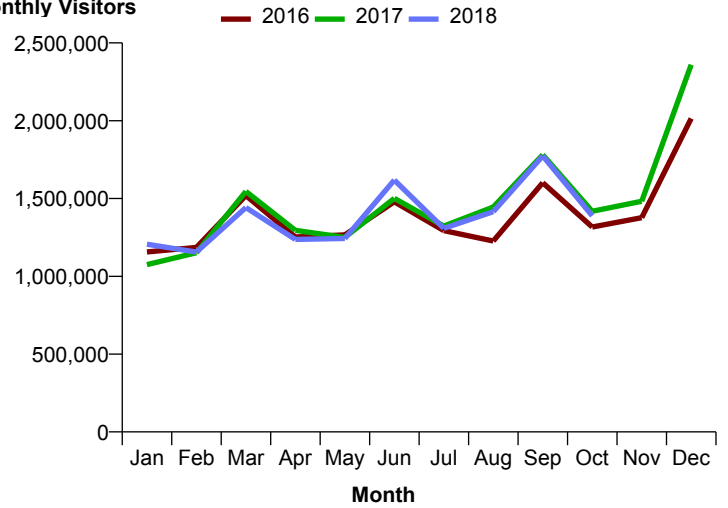

Month Commencing 30-Sep-2018

| | |
|--------------------|---|
| No of Wks This Mth | 4 |
| No of Wks Last Mth | 5 |

Month **October 2018**

Monthly Visitors

Monthly Visitors

Annual Performance

Monthly Visitors

| National Benchmark | | Monthly | | Yearly | |
|--------------------|-------|---------------|---------------|---------------|---------------|
| M-O-M | Y-O-Y | Centre Change | Centre Change | Centre Change | Centre Change |
| -19.4 % | ↓ | -4.6 % | ↓ | -21.7 % | ↓ |
| | | | | -2.0 % | ↓ |

Average Daily Distribution

Average Visitors

| This Month '18 | 40,243 | 43,396 | 41,278 | 45,494 | 43,196 | 52,202 | 81,461 |
|----------------|--------|--------|--------|--------|--------|--------|--------|
| This Month '17 | 38,392 | 44,603 | 42,235 | 45,150 | 43,675 | 53,261 | 87,166 |
| Last Month '18 | 39,270 | 47,758 | 47,184 | 46,243 | 41,534 | 52,007 | 80,719 |
| Y-O-Y % Change | 4.8% | -2.7% | -2.3% | 0.8% | -1.1% | -2.0% | -6.5% |