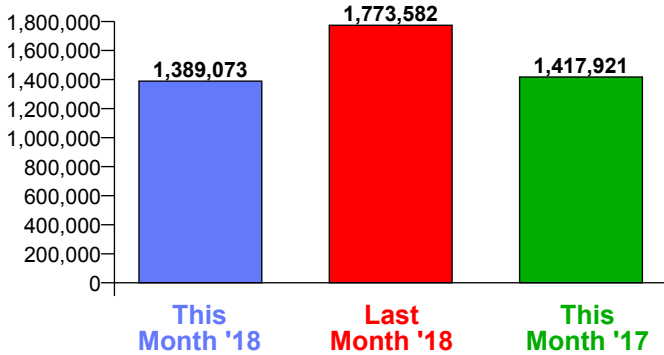

Month Commencing 30-Sep-2018

| | |
|--------------------|---|
| No of Wks This Mth | 4 |
| No of Wks Last Mth | 5 |

Month **October 2018**

Monthly Visitors

Monthly Visitors

Annual Performance

Monthly Visitors

| National Benchmark | | Monthly | | Yearly | |
|--------------------|-------|---------------|---------------|---------------|---------------|
| M-O-M | Y-O-Y | Centre Change | Centre Change | Centre Change | Centre Change |
| -19.4 % | ↓ | -4.6 % | ↓ | -21.7 % | ↓ |
| | | | | -2.0 % | ↓ |

Average Daily Distribution

Average Visitors

| This Month '18 | 40,243 | 43,396 | 41,278 | 45,494 | 43,196 | 52,202 | 81,461 |
|----------------|--------|--------|--------|--------|--------|--------|--------|
| This Month '17 | 38,392 | 44,603 | 42,235 | 45,150 | 43,675 | 53,261 | 87,166 |
| Last Month '18 | 39,270 | 47,758 | 47,184 | 46,243 | 41,534 | 52,007 | 80,719 |
| Y-O-Y % Change | 4.8% | -2.7% | -2.3% | 0.8% | -1.1% | -2.0% | -6.5% |