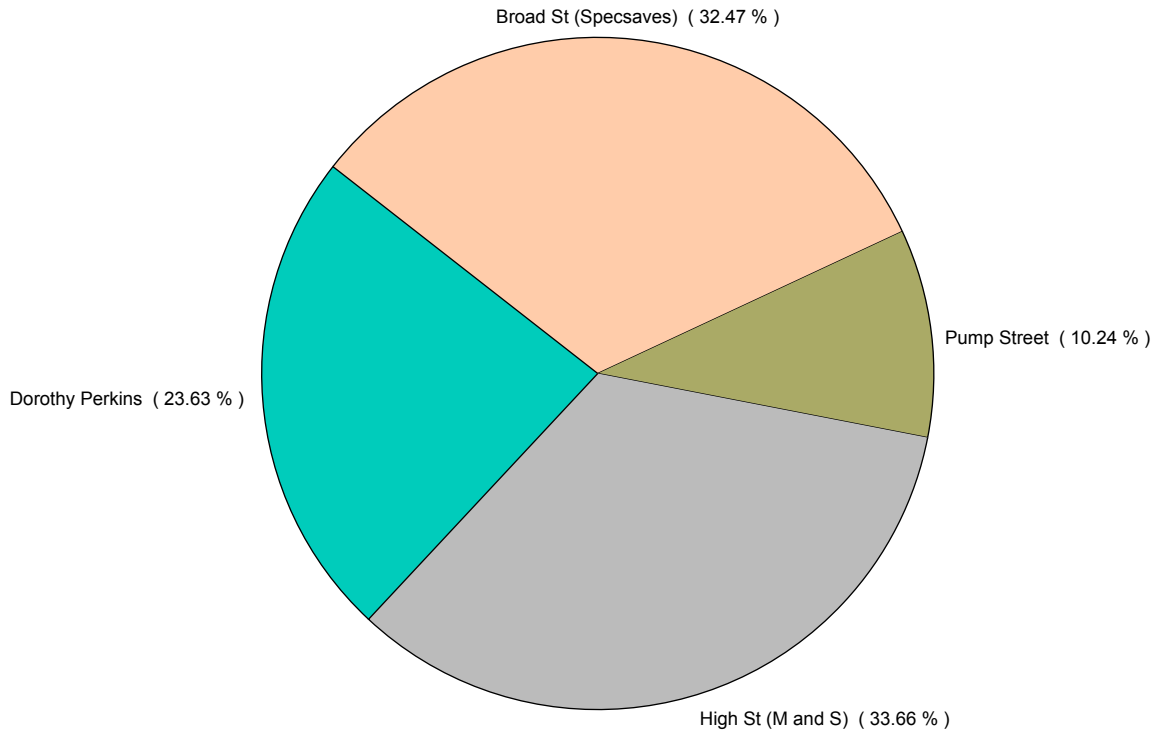

| | |
|---------------------------|----------|
| No of Wks This Mth | 4 |
| No of Wks Last Mth | 5 |

| | |
|--------------|---------------------|
| Month | October 2018 |
|--------------|---------------------|

External Location Comparison

Monthly Visitors

FootFall by Entrance

Monthly Visitors

| | |
|-------------------------|--------------------|
| Month Commencing | 30-Sep-2018 |
|-------------------------|--------------------|