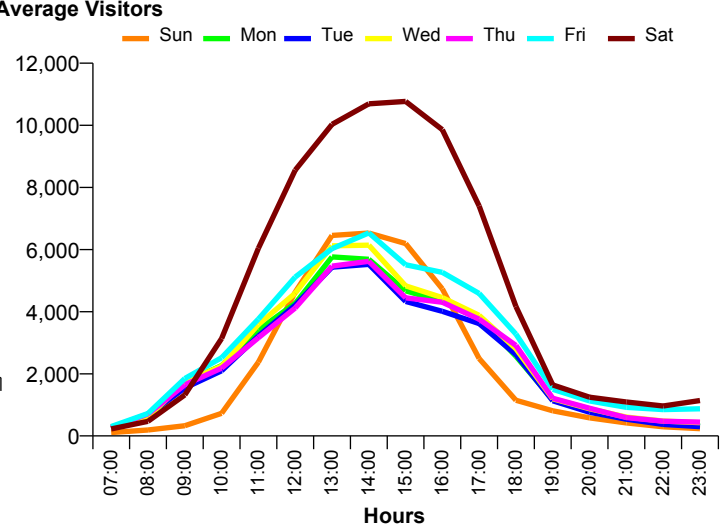

| National Benchmark | | Monthly | | Yearly | |
|--------------------|-------|---------------|---------------|---------------|---------------|
| M-O-M | Y-O-Y | Centre Change | Centre Change | Centre Change | Centre Change |
| -19.4 % | ↓ | -4.6 % | ↓ | -21.7 % | ↓ |
| | | | | -2.0 % | ↓ |

Average Daily Distribution

Average Visitors

| This Month '18 | 40,243 | 43,396 | 41,278 | 45,494 | 43,196 | 52,202 | 81,461 |
|----------------|--------|--------|--------|--------|--------|--------|--------|
| This Month '17 | 38,392 | 44,603 | 42,235 | 45,150 | 43,675 | 53,261 | 87,166 |
| Last Month '18 | 39,270 | 47,758 | 47,184 | 46,243 | 41,534 | 52,007 | 80,719 |
| Y-O-Y % Change | 4.8% | -2.7% | -2.3% | 0.8% | -1.1% | -2.0% | -6.5% |

Average Hourly Distribution

Average Visitors

Zone Comparison

No Zone Comparison Available

Internal Flow Comparison

No Flow Comparison Available

| | |
|-------------------------|--------------------|
| Month Commencing | 30-Sep-2018 |
|-------------------------|--------------------|