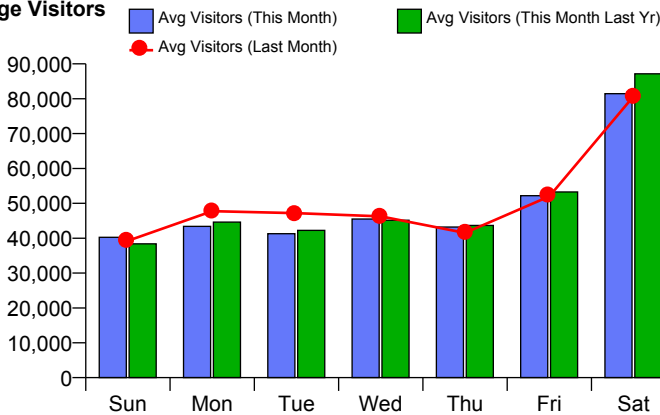

Month Commencing 30-Sep-2018

| | |
|--------------------|---|
| No of Wks This Mth | 4 |
| No of Wks Last Mth | 5 |

Month **October 2018**

Monthly Visitors

Monthly Visitors

Annual Performance

Monthly Visitors

| National Benchmark | | Monthly | | Yearly | |
|--------------------|-------|---------------|---------------|---------------|---------------|
| M-O-M | Y-O-Y | Centre Change | Centre Change | Centre Change | Centre Change |
| -19.4 % | ↓ | -4.6 % | ↓ | -21.7 % | ↓ |
| | | | | -2.0 % | ↓ |

Average Daily Distribution

Average Visitors

| This Month '18 | 40,243 | 43,396 | 41,278 | 45,494 | 43,196 | 52,202 | 81,461 |
|----------------|--------|--------|--------|--------|--------|--------|--------|
| This Month '17 | 38,392 | 44,603 | 42,235 | 45,150 | 43,675 | 53,261 | 87,166 |
| Last Month '18 | 39,270 | 47,758 | 47,184 | 46,243 | 41,534 | 52,007 | 80,719 |
| Y-O-Y % Change | 4.8% | -2.7% | -2.3% | 0.8% | -1.1% | -2.0% | -6.5% |