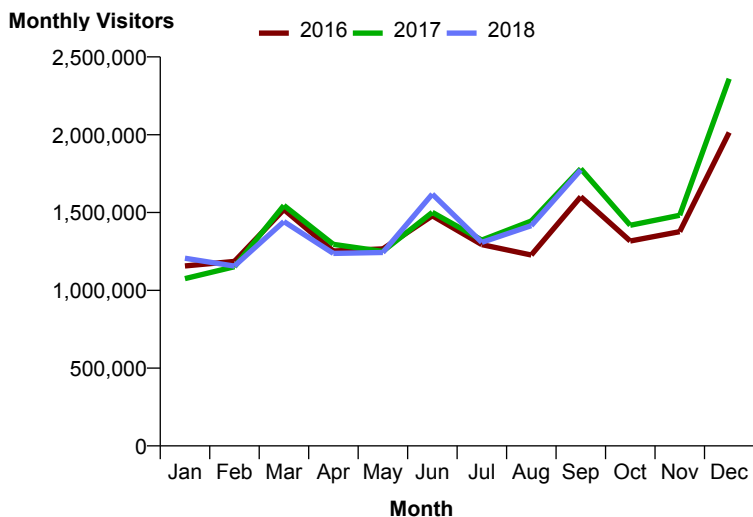

Month Commencing **26-Aug-2018**

No of Wks This Mth	5
No of Wks Last Mth	4

Month **September 2018**

Monthly Visitors

Annual Performance

National Benchmark		Monthly		Yearly	
M-O-M	Y-O-Y	Centre Change	Centre Change	Centre Change	Centre Change
20.9 % ↑	-3.4 % ↓	25.3 % ↑		-0.4 % ↓	

Average Daily Distribution

	Sun	Mon	Tue	Wed	Thu	Fri	Sat
This Month '18	39,270	47,758	47,184	46,243	41,534	52,007	80,719
This Month '17	37,909	41,388	45,445	46,497	44,404	55,173	85,405
Last Month '18	40,763	46,427	43,641	44,632	46,727	54,068	77,570
Y-O-Y % Change	3.6%	15.4%	3.8%	-0.5%	-6.5%	-5.7%	-5.5%