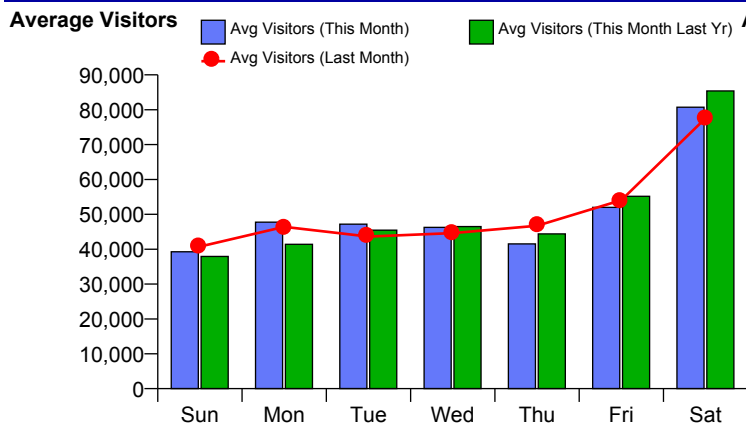

Month Commencing **26-Aug-2018**

No of Wks This Mth	5
No of Wks Last Mth	4

Month **September 2018**

Monthly Visitors

Annual Performance

National Benchmark		Monthly		Yearly	
M-O-M	Y-O-Y	Centre Change	Centre Change	Centre Change	Centre Change
20.9 % ↑	-3.4 % ↓	25.3 % ↑		-0.4 % ↓	

Average Daily Distribution

	Sun	Mon	Tue	Wed	Thu	Fri	Sat
This Month '18	39,270	47,758	47,184	46,243	41,534	52,007	80,719
This Month '17	37,909	41,388	45,445	46,497	44,404	55,173	85,405
Last Month '18	40,763	46,427	43,641	44,632	46,727	54,068	77,570
Y-O-Y % Change	3.6%	15.4%	3.8%	-0.5%	-6.5%	-5.7%	-5.5%

Average Hourly Distribution

Zone Comparison

No Zone Comparison Available

Internal Flow Comparison

No Flow Comparison Available

Month Commencing	26-Aug-2018
------------------	-------------

No of Wks This Mth	5
No of Wks Last Mth	4

Month	September 2018
-------	----------------

External Location Comparison

Monthly Visitors

FootFall by Entrance

Monthly Visitors

Month Commencing **26-Aug-2018**

Month **September 2018**

Weather