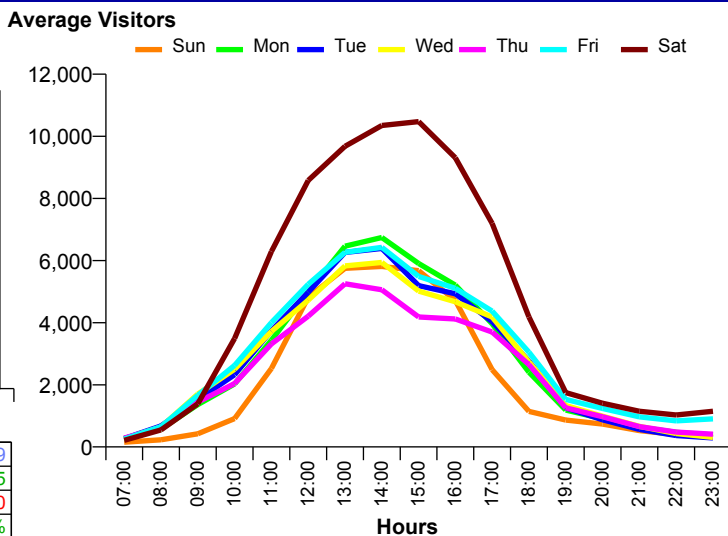

Average Hourly Distribution

Zone Comparison

No Zone Comparison Available

Internal Flow Comparison

No Flow Comparison Available