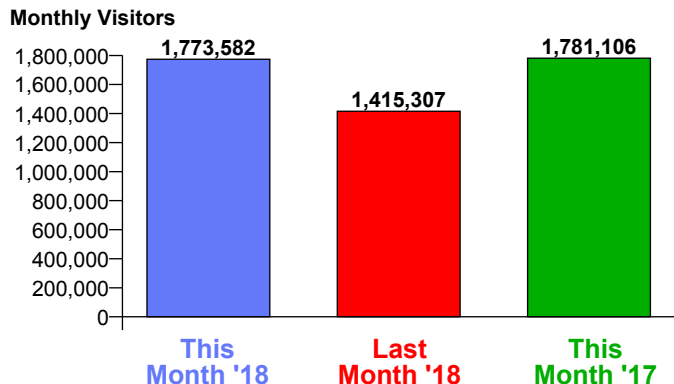

Month Commencing **26-Aug-2018**

No of Wks This Mth	5
No of Wks Last Mth	4

Month **September 2018**

Monthly Visitors

Annual Performance

National Benchmark		Monthly		Yearly	
M-O-M	Y-O-Y	Centre Change	Centre Change	Centre Change	Centre Change
20.9 % ↑	-3.4 % ↓	25.3 % ↑		-0.4 % ↓	

Average Daily Distribution

	Sun	Mon	Tue	Wed	Thu	Fri	Sat
This Month '18	39,270	47,758	47,184	46,243	41,534	52,007	80,719
This Month '17	37,909	41,388	45,445	46,497	44,404	55,173	85,405
Last Month '18	40,763	46,427	43,641	44,632	46,727	54,068	77,570
Y-O-Y % Change	3.6%	15.4%	3.8%	-0.5%	-6.5%	-5.7%	-5.5%