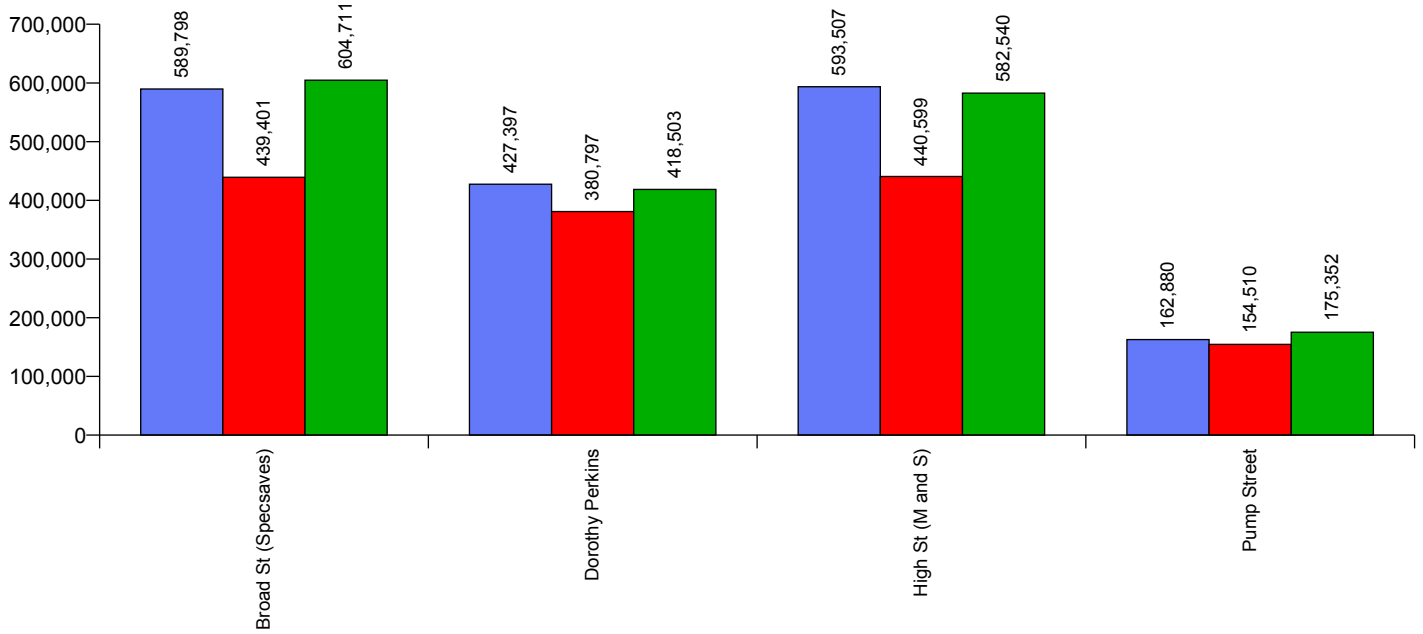

Average Daily Distribution

	Sun	Mon	Tue	Wed	Thu	Fri	Sat
This Month '18	39,270	47,758	47,184	46,243	41,534	52,007	80,719
This Month '17	37,909	41,388	45,445	46,497	44,404	55,173	85,405
Last Month '18	40,763	46,427	43,641	44,632	46,727	54,068	77,570
Y-O-Y % Change	3.6%	15.4%	3.8%	-0.5%	-6.5%	-5.7%	-5.5%

Average Hourly Distribution

Zone Comparison

No Zone Comparison Available

Internal Flow Comparison

No Flow Comparison Available

Month Commencing	26-Aug-2018
------------------	-------------

No of Wks This Mth	5
No of Wks Last Mth	4

Month	September 2018
-------	----------------

External Location Comparison

Monthly Visitors

FootFall by Entrance

Monthly Visitors

Month Commencing **26-Aug-2018**

Month **September 2018**

Weather