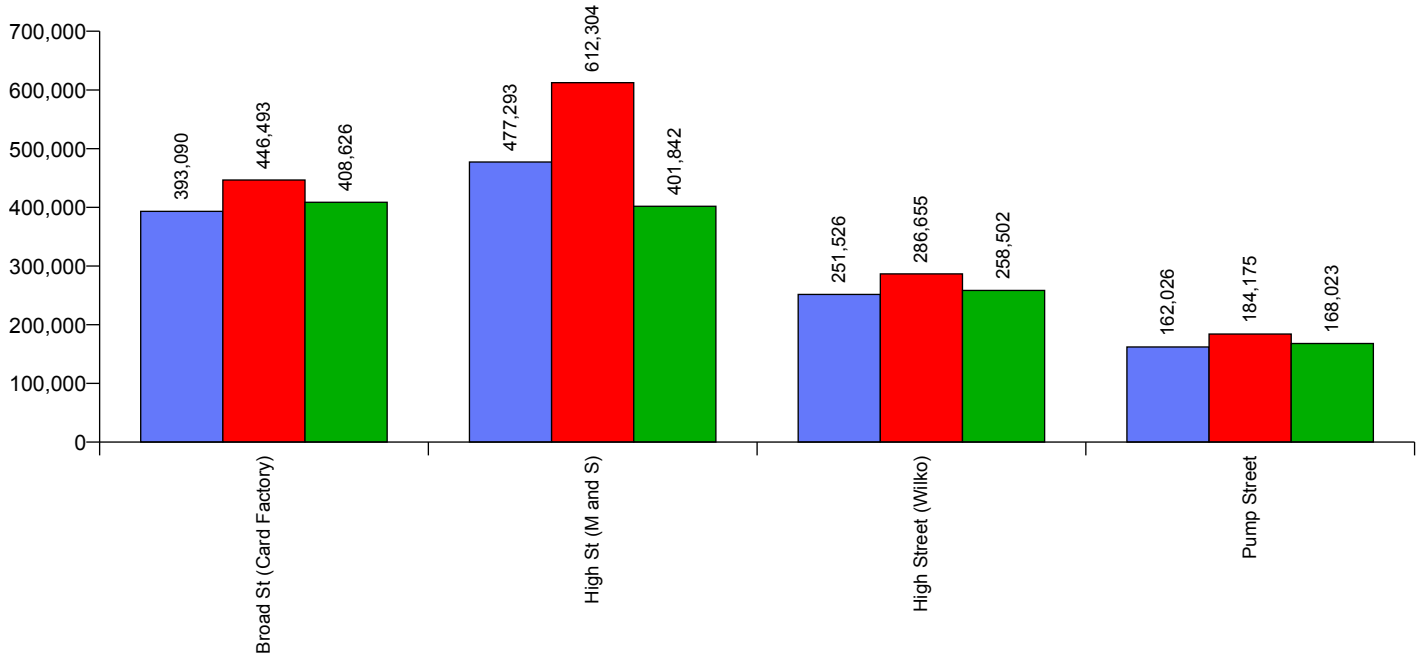

Average Daily Distribution

Average Visitors

This Month '19	28,189	41,597	40,734	41,500	40,396	51,723	76,846
This Month '18	28,008	41,192	37,018	40,576	39,375	48,796	74,285
Last Month '19	32,663	38,217	36,331	37,453	37,453	44,568	79,240
Y-O-Y % Change	0.6%	1.0%	10.0%	2.3%	2.6%	6.0%	3.4%

Average Hourly Distribution

Average Visitors

Zone Comparison

No Zone Comparison Available

Internal Flow Comparison

No Flow Comparison Available

Month Commencing	31-Mar-2019
-------------------------	--------------------

No of Wks This Mth	4
No of Wks Last Mth	5

Month	April 2019
--------------	-------------------

External Location Comparison

Monthly Visitors

FootFall by Entrance

Monthly Visitors

Month Commencing	31-Mar-2019
------------------	-------------