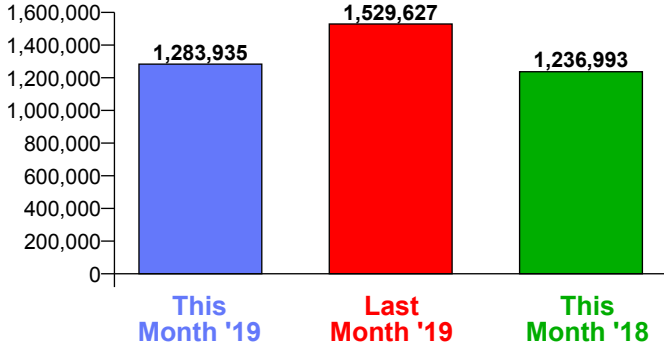

Month Commencing **31-Mar-2019**

No of Wks This Mth	4
No of Wks Last Mth	5

Month **April 2019**

Monthly Visitors

Monthly Visitors

Annual Performance

Monthly Visitors

National Benchmark		Monthly		Yearly	
M-O-M	Y-O-Y	Centre Change	Centre Change	Centre Change	Centre Change
-19.3 %	↓	-4.8 %	↓	-16.1 %	↓
				3.8 %	↑

Average Daily Distribution

Average Visitors

This Month '19	28,189	41,597	40,734	41,500	40,396	51,723	76,846
This Month '18	28,008	41,192	37,018	40,576	39,375	48,796	74,285
Last Month '19	32,663	38,217	36,331	37,453	37,453	44,568	79,240
Y-O-Y % Change	0.6%	1.0%	10.0%	2.3%	2.6%	6.0%	3.4%