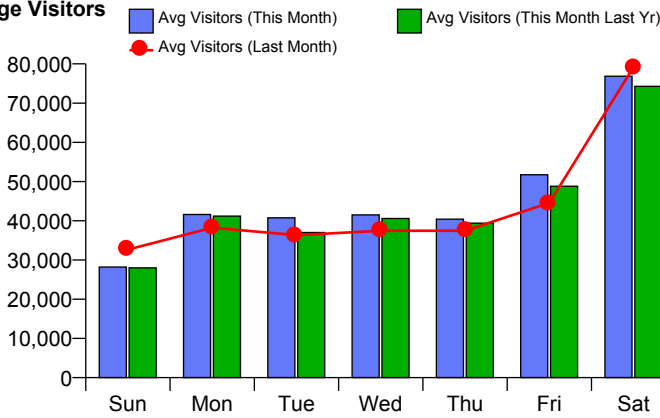

Month Commencing **31-Mar-2019**

No of Wks This Mth	4
No of Wks Last Mth	5

Month **April 2019**

Monthly Visitors

Monthly Visitors

Annual Performance

Monthly Visitors

National Benchmark		Monthly		Yearly	
M-O-M	Y-O-Y	Centre Change	Centre Change	Centre Change	Centre Change
-19.3 %	↓	-4.8 %	↓	-16.1 %	↓
				3.8 %	↑

Average Daily Distribution

Average Visitors

This Month '19	28,189	41,597	40,734	41,500	40,396	51,723	76,846
This Month '18	28,008	41,192	37,018	40,576	39,375	48,796	74,285
Last Month '19	32,663	38,217	36,331	37,453	37,453	44,568	79,240
Y-O-Y % Change	0.6%	1.0%	10.0%	2.3%	2.6%	6.0%	3.4%

Average Hourly Distribution

Average Visitors

Zone Comparison

No Zone Comparison Available

Internal Flow Comparison

No Flow Comparison Available

Month Commencing	31-Mar-2019
-------------------------	--------------------