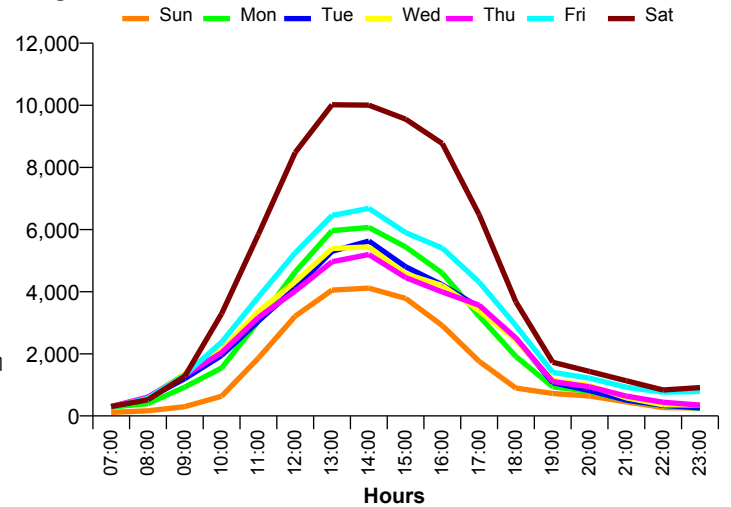

Month Commencing **31-Mar-2019**

No of Wks This Mth	4
No of Wks Last Mth	5

Month **April 2019**

Monthly Visitors

Monthly Visitors

Annual Performance

Monthly Visitors

National Benchmark		Monthly		Yearly	
M-O-M	Y-O-Y	Centre Change	Centre Change	Centre Change	Centre Change
-19.3 %	↓	-4.8 %	↓	-16.1 %	↓
				3.8 %	↑

Average Daily Distribution

Average Visitors

This Month '19	28,189	41,597	40,734	41,500	40,396	51,723	76,846
This Month '18	28,008	41,192	37,018	40,576	39,375	48,796	74,285
Last Month '19	32,663	38,217	36,331	37,453	37,453	44,568	79,240
Y-O-Y % Change	0.6%	1.0%	10.0%	2.3%	2.6%	6.0%	3.4%

Average Hourly Distribution

Average Visitors

Zone Comparison

No Zone Comparison Available

Internal Flow Comparison

No Flow Comparison Available

Month Commencing	31-Mar-2019
-------------------------	--------------------