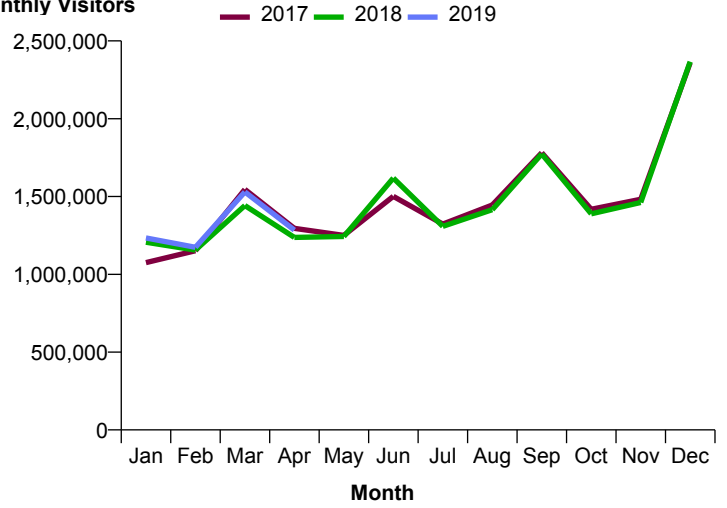

Month Commencing **31-Mar-2019**

No of Wks This Mth	4
No of Wks Last Mth	5

Month **April 2019**

Monthly Visitors

Monthly Visitors

Annual Performance

Monthly Visitors

National Benchmark		Monthly		Yearly	
M-O-M	Y-O-Y	Centre Change	Centre Change	Centre Change	Centre Change
-19.3 %	↓	-4.8 %	↓	-16.1 %	↓
				3.8 %	↑

Average Daily Distribution

Average Visitors

This Month '19	28,189	41,597	40,734	41,500	40,396	51,723	76,846
This Month '18	28,008	41,192	37,018	40,576	39,375	48,796	74,285
Last Month '19	32,663	38,217	36,331	37,453	37,453	44,568	79,240
Y-O-Y % Change	0.6%	1.0%	10.0%	2.3%	2.6%	6.0%	3.4%