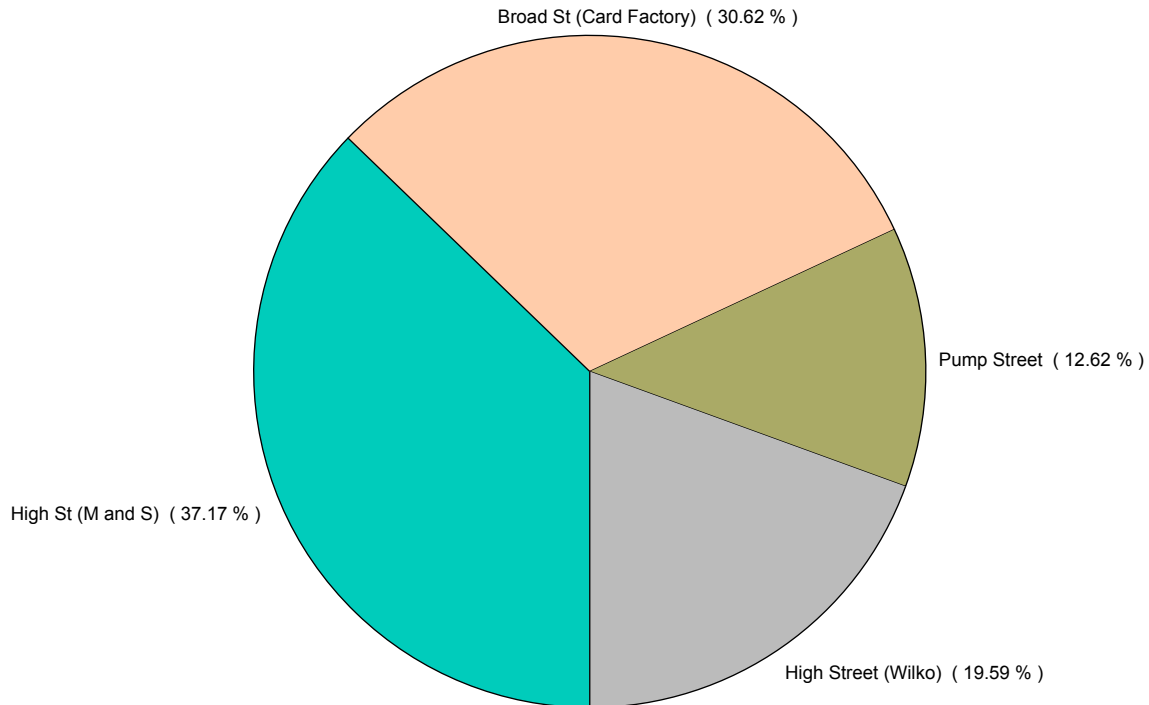

No of Wks This Mth	4
No of Wks Last Mth	5

Month	April 2019
--------------	-------------------

External Location Comparison

Monthly Visitors

FootFall by Entrance

Monthly Visitors

Month Commencing	31-Mar-2019
------------------	-------------