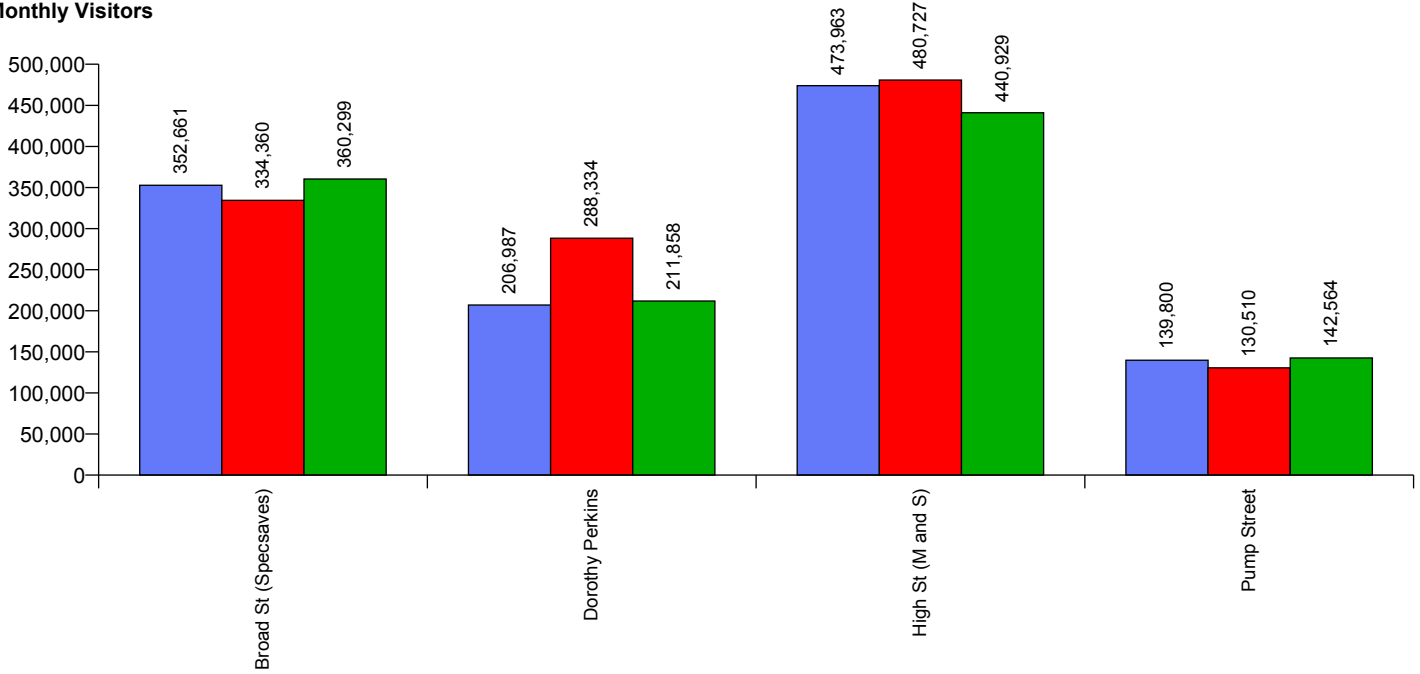

## Average Daily Distribution

Average Visitors

This Month '19	32,521	36,465	34,344	35,406	37,146	43,167	74,304
This Month '18	33,484	35,944	33,280	33,953	35,188	45,087	71,978
Last Month '19	37,288	41,400	29,917	39,110	37,468	45,874	77,427
Y-O-Y % Change	-2.9%	1.4%	3.2%	4.3%	5.6%	-4.3%	3.2%

## Average Hourly Distribution

Average Visitors

## Internal Flow Comparison

No Flow Comparison Available

<b>Month Commencing</b>	<b>27-Jan-2019</b>
-------------------------	--------------------

<b>No of Wks This Mth</b>	<b>4</b>
<b>No of Wks Last Mth</b>	<b>4</b>

## External Location Comparison

Monthly Visitors