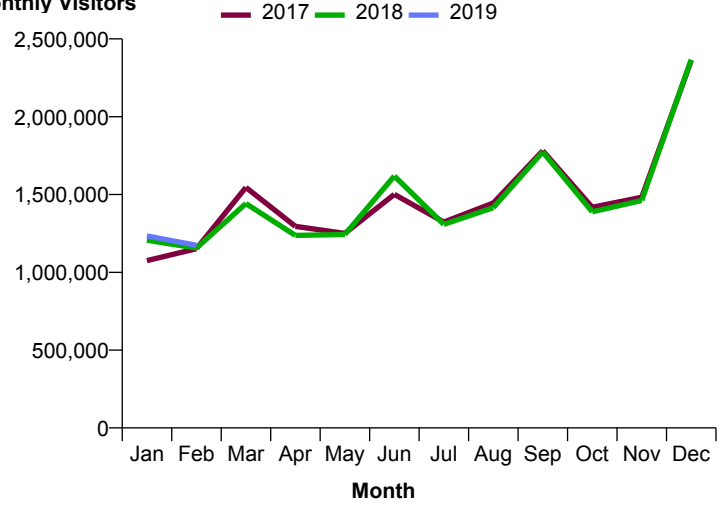

Month Commencing **27-Jan-2019**

No of Wks This Mth	4
No of Wks Last Mth	4

Month **February 2019**

## Monthly Visitors

Monthly Visitors

## Annual Performance

Monthly Visitors

National Benchmark		Monthly Centre Change		Yearly Centre Change
M-O-M	Y-O-Y			
2.6 % ↑	-4.4 % ↓	-4.9 % ↓		1.5 % ↑

## Average Daily Distribution

Average Visitors

This Month '19	32,521	36,465	34,344	35,406	37,146	43,167	74,304
This Month '18	33,484	35,944	33,280	33,953	35,188	45,087	71,978
Last Month '19	37,288	41,400	29,917	39,110	37,468	45,874	77,427
Y-O-Y % Change	-2.9%	1.4%	3.2%	4.3%	5.6%	-4.3%	3.2%