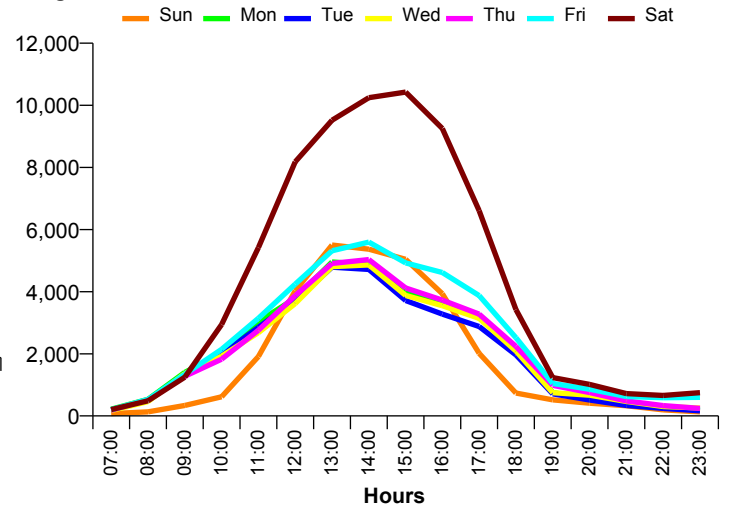

## Annual Performance

Monthly Visitors

National Benchmark		Monthly Centre Change		Yearly Centre Change
M-O-M	Y-O-Y			
2.6 % ↑	-4.4 % ↓	-4.9 % ↓		1.5 % ↑

## Average Daily Distribution

Average Visitors

This Month '19	32,521	36,465	34,344	35,406	37,146	43,167	74,304
This Month '18	33,484	35,944	33,280	33,953	35,188	45,087	71,978
Last Month '19	37,288	41,400	29,917	39,110	37,468	45,874	77,427
Y-O-Y % Change	-2.9%	1.4%	3.2%	4.3%	5.6%	-4.3%	3.2%

## Average Hourly Distribution

Average Visitors