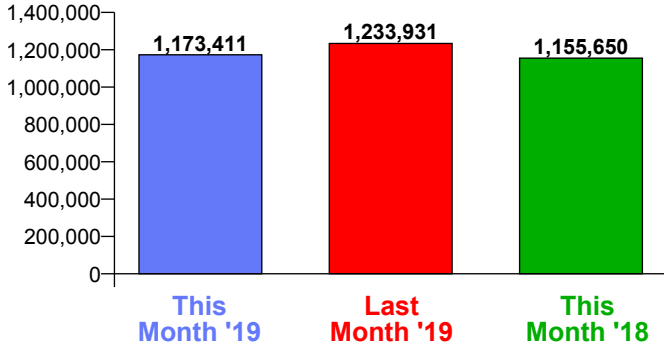

Month Commencing **27-Jan-2019**

No of Wks This Mth	4
No of Wks Last Mth	4

Month **February 2019**

## Monthly Visitors

Monthly Visitors

## Average Daily Distribution

Average Visitors

This Month '19	32,521	36,465	34,344	35,406	37,146	43,167	74,304
This Month '18	33,484	35,944	33,280	33,953	35,188	45,087	71,978
Last Month '19	37,288	41,400	29,917	39,110	37,468	45,874	77,427
Y-O-Y % Change	-2.9%	1.4%	3.2%	4.3%	5.6%	-4.3%	3.2%