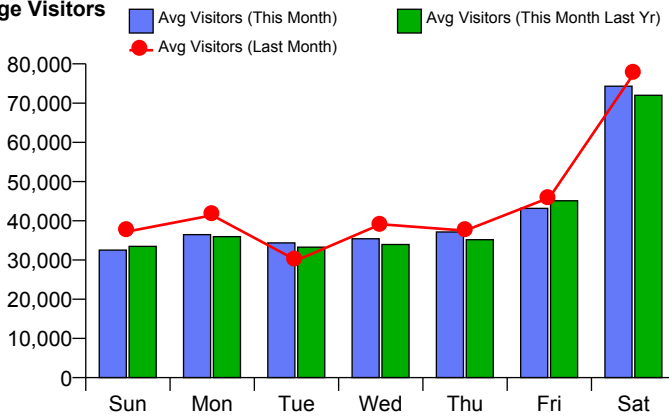

## Monthly Visitors

Monthly Visitors

## Annual Performance

Monthly Visitors

National Benchmark		Monthly Centre Change		Yearly Centre Change
M-O-M	Y-O-Y			
2.6 % ↑	-4.4 % ↓	-4.9 % ↓		1.5 % ↑

## Average Daily Distribution

Average Visitors

This Month '19	32,521	36,465	34,344	35,406	37,146	43,167	74,304
This Month '18	33,484	35,944	33,280	33,953	35,188	45,087	71,978
Last Month '19	37,288	41,400	29,917	39,110	37,468	45,874	77,427
Y-O-Y % Change	-2.9%	1.4%	3.2%	4.3%	5.6%	-4.3%	3.2%

## Average Hourly Distribution

Average Visitors