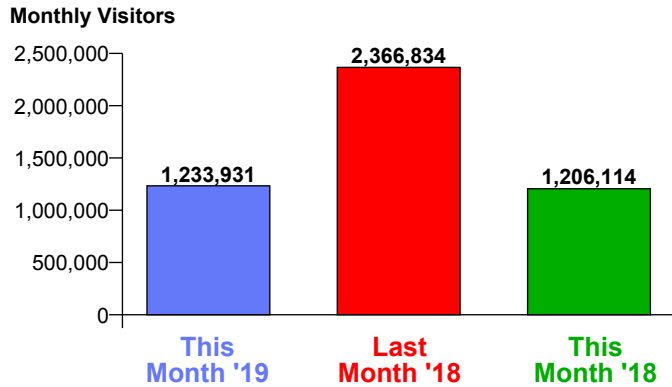

Month Commencing 30-Dec-2018

No of Wks This Mth	4
No of Wks Last Mth	5

Month January 2019

Monthly Visitors

National Benchmark		Monthly Centre Change		Yearly Centre Change	
M-O-M	Y-O-Y				
-38.8 %	-2.0 %	-47.9 %		2.3 %	
↓	↓	↓		↑	

Annual Performance

Average Daily Distribution

	Sun	Mon	Tue	Wed	Thu	Fri	Sat
This Month '19	37,288	41,400	29,917	39,110	37,468	45,874	77,427
This Month '18	35,482	32,746	37,722	37,056	37,203	45,585	75,736
Last Month '18	59,086	55,835	37,122	55,424	73,854	82,234	109,810
Y-O-Y % Change	5.1%	26.4%	-20.7%	5.5%	0.7%	0.6%	2.2%