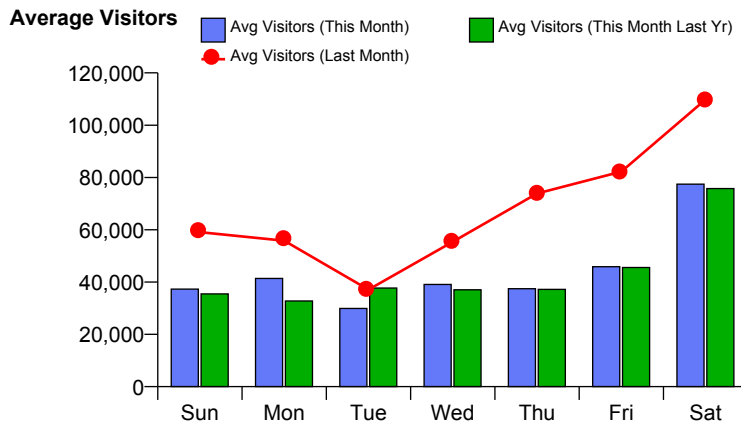

Month Commencing 30-Dec-2018

No of Wks This Mth	4
No of Wks Last Mth	5

Month January 2019

Monthly Visitors

National Benchmark		Monthly Centre Change		Yearly Centre Change	
M-O-M	Y-O-Y				
-38.8 %	-2.0 %	-47.9 %		2.3 %	
↓	↓	↓		↑	

Annual Performance

Average Daily Distribution

	Sun	Mon	Tue	Wed	Thu	Fri	Sat
This Month '19	37,288	41,400	29,917	39,110	37,468	45,874	77,427
This Month '18	35,482	32,746	37,722	37,056	37,203	45,585	75,736
Last Month '18	59,086	55,835	37,122	55,424	73,854	82,234	109,810
Y-O-Y % Change	5.1%	26.4%	-20.7%	5.5%	0.7%	0.6%	2.2%

Month	January 2019
--------------	---------------------

External Location Comparison

Monthly Visitors

FootFall by Entrance

Monthly Visitors

Month Commencing	30-Dec-2018
-------------------------	--------------------