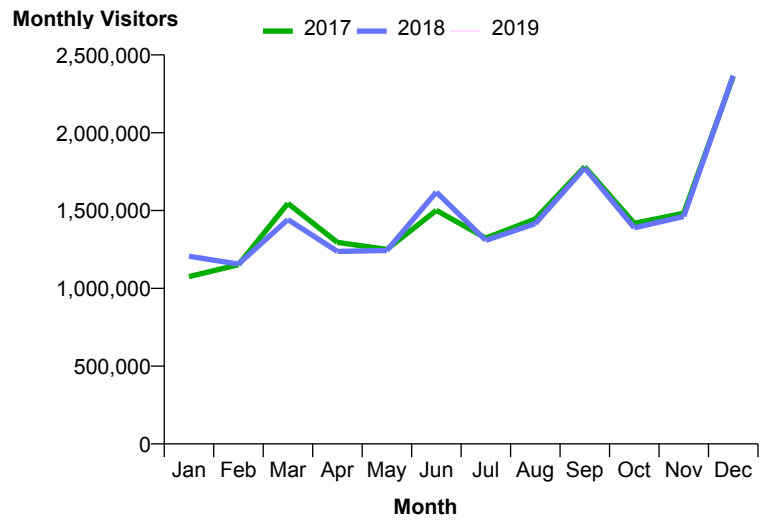

Annual Performance