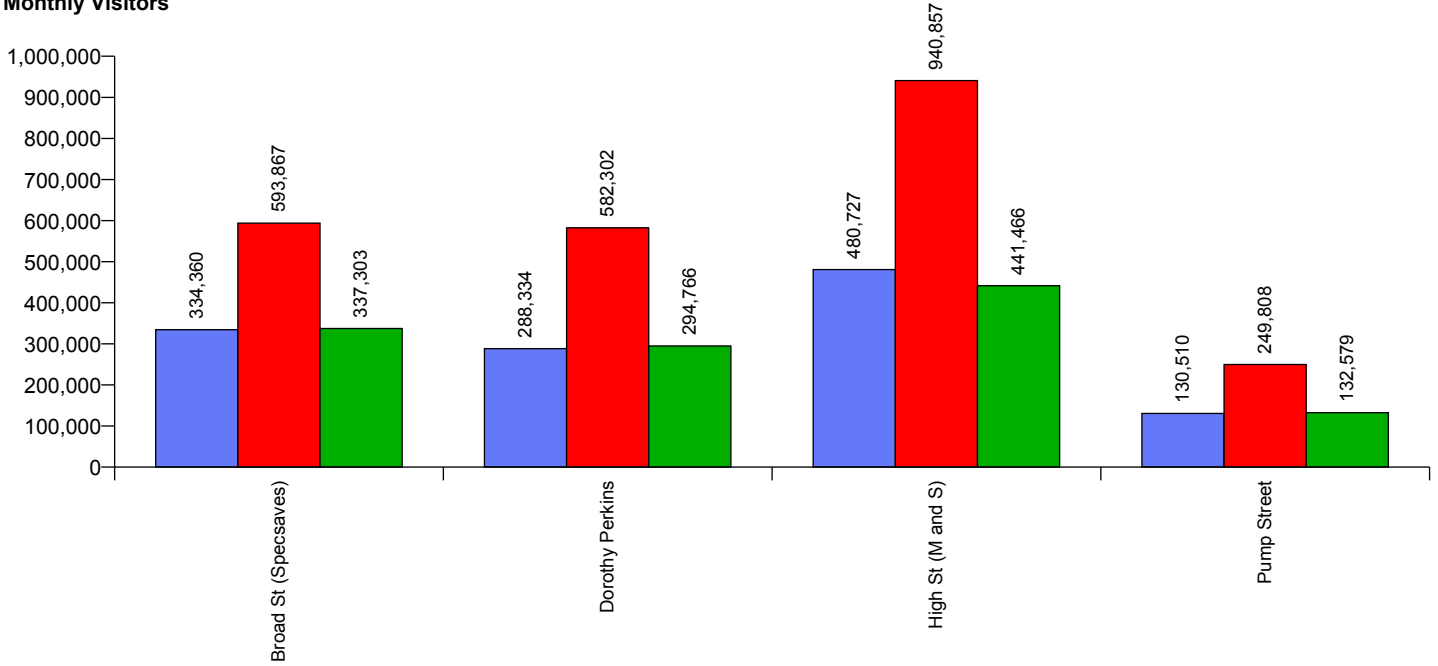

Annual Performance

Average Daily Distribution

	Sun	Mon	Tue	Wed	Thu	Fri	Sat
This Month '19	37,288	41,400	29,917	39,110	37,468	45,874	77,427
This Month '18	35,482	32,746	37,722	37,056	37,203	45,585	75,736
Last Month '18	59,086	55,835	37,122	55,424	73,854	82,234	109,810
Y-O-Y % Change	5.1%	26.4%	-20.7%	5.5%	0.7%	0.6%	2.2%

Average Hourly Distribution

Zone Comparison

No Zone Comparison Available

Internal Flow Comparison

No Flow Comparison Available

Month Commencing	30-Dec-2018
-------------------------	--------------------

No of Wks This Mth	4
No of Wks Last Mth	5

Month	January 2019
--------------	---------------------

External Location Comparison

Monthly Visitors

FootFall by Entrance

Monthly Visitors

Month Commencing	30-Dec-2018
-------------------------	--------------------