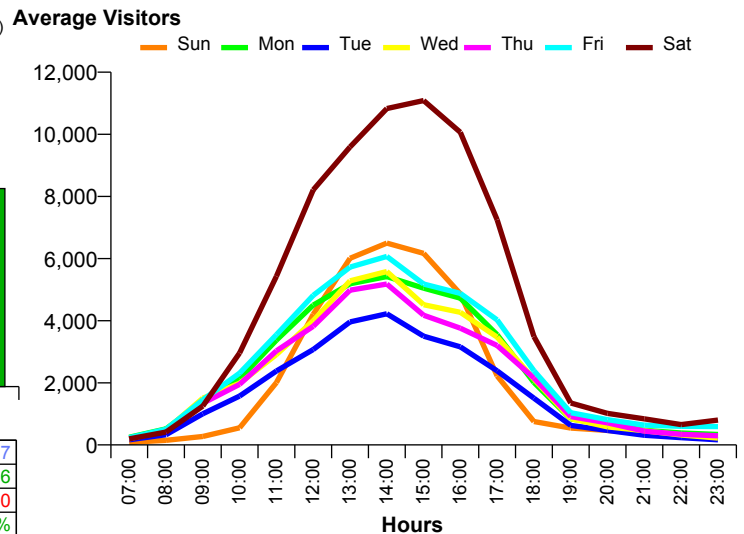

Annual Performance

Average Daily Distribution

	Sun	Mon	Tue	Wed	Thu	Fri	Sat
This Month '19	37,288	41,400	29,917	39,110	37,468	45,874	77,427
This Month '18	35,482	32,746	37,722	37,056	37,203	45,585	75,736
Last Month '18	59,086	55,835	37,122	55,424	73,854	82,234	109,810
Y-O-Y % Change	5.1%	26.4%	-20.7%	5.5%	0.7%	0.6%	2.2%

Average Hourly Distribution

Zone Comparison

No Zone Comparison Available

Internal Flow Comparison

No Flow Comparison Available

Month Commencing	30-Dec-2018
-------------------------	--------------------

No of Wks This Mth	4
No of Wks Last Mth	5

Month	January 2019
--------------	---------------------

External Location Comparison

Monthly Visitors

FootFall by Entrance

Monthly Visitors

Month Commencing	30-Dec-2018
-------------------------	--------------------