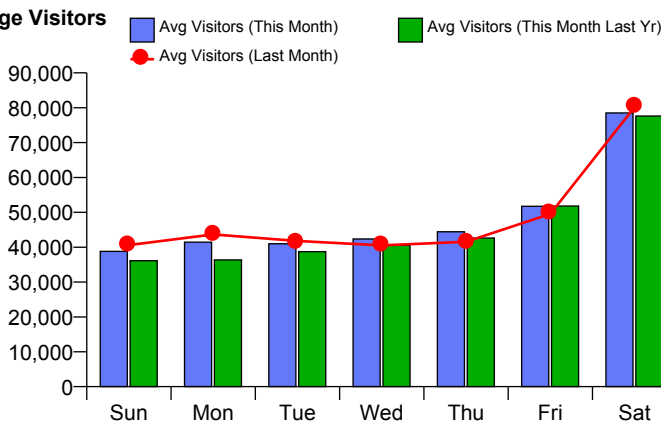

Month Commencing 26-May-2019

No of Wks This Mth	5
No of Wks Last Mth	4

Month

June 2019

Monthly Visitors

Monthly Visitors

Annual Performance

Monthly Visitors

National Benchmark		Monthly		Yearly	
M-O-M	Y-O-Y	Centre Change	Centre Change	Centre Change	Centre Change
30.2 % ↑	-3.1 % ↓	25.1 % ↑		4.5 % ↑	

Average Daily Distribution

Average Visitors

Average Hourly Distribution

Average Visitors

This Month '19	38,801	41,455	40,987	42,360	44,425	51,730	78,500
This Month '18	36,121	36,356	38,738	40,509	42,617	51,810	77,637
Last Month '19	40,612	43,673	41,780	40,519	41,542	49,552	80,184
Y-O-Y % Change	7.4%	14.0%	5.8%	4.6%	4.2%	-0.2%	1.1%

Month	June 2019
--------------	------------------

External Location Comparison

Monthly Visitors

FootFall by Entrance

Monthly Visitors

Month Commencing	26-May-2019
------------------	-------------

Month

June 2019