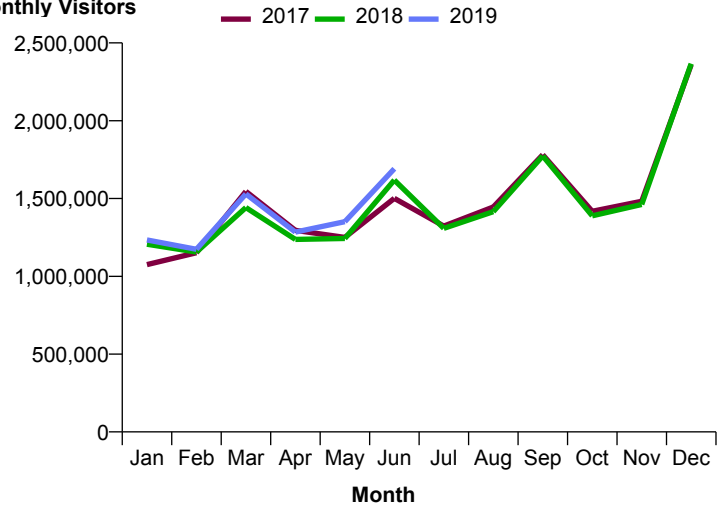

Month Commencing 26-May-2019

No of Wks This Mth	5
No of Wks Last Mth	4

Month

June 2019

Monthly Visitors

Monthly Visitors

Annual Performance

Monthly Visitors

National Benchmark		Monthly		Yearly	
M-O-M	Y-O-Y	Centre Change	Centre Change	Centre Change	Centre Change
30.2 % ↑	-3.1 % ↓	25.1 % ↑		4.5 % ↑	

Average Daily Distribution

Average Visitors

Average Hourly Distribution

Average Visitors

This Month '19	38,801	41,455	40,987	42,360	44,425	51,730	78,500
This Month '18	36,121	36,356	38,738	40,509	42,617	51,810	77,637
Last Month '19	40,612	43,673	41,780	40,519	41,542	49,552	80,184
Y-O-Y % Change	7.4%	14.0%	5.8%	4.6%	4.2%	-0.2%	1.1%