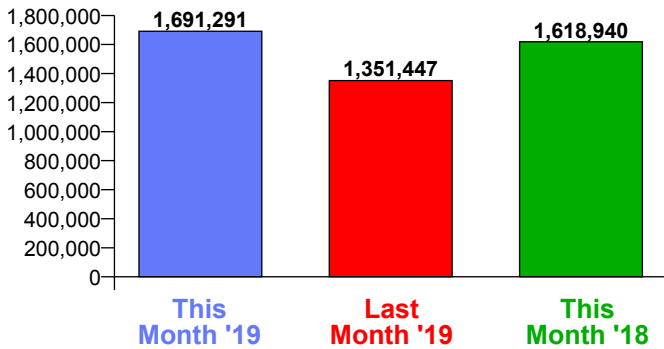

Month Commencing 26-May-2019

No of Wks This Mth	5
No of Wks Last Mth	4

Month

June 2019

Monthly Visitors

Monthly Visitors

Annual Performance

Monthly Visitors

National Benchmark		Monthly		Yearly	
M-O-M	Y-O-Y	Centre Change	Centre Change	Centre Change	Centre Change
30.2 % ↑	-3.1 % ↓	25.1 % ↑		4.5 % ↑	

Average Daily Distribution

Average Visitors

Average Hourly Distribution

Average Visitors

This Month '19	38,801	41,455	40,987	42,360	44,425	51,730	78,500
This Month '18	36,121	36,356	38,738	40,509	42,617	51,810	77,637
Last Month '19	40,612	43,673	41,780	40,519	41,542	49,552	80,184
Y-O-Y % Change	7.4%	14.0%	5.8%	4.6%	4.2%	-0.2%	1.1%