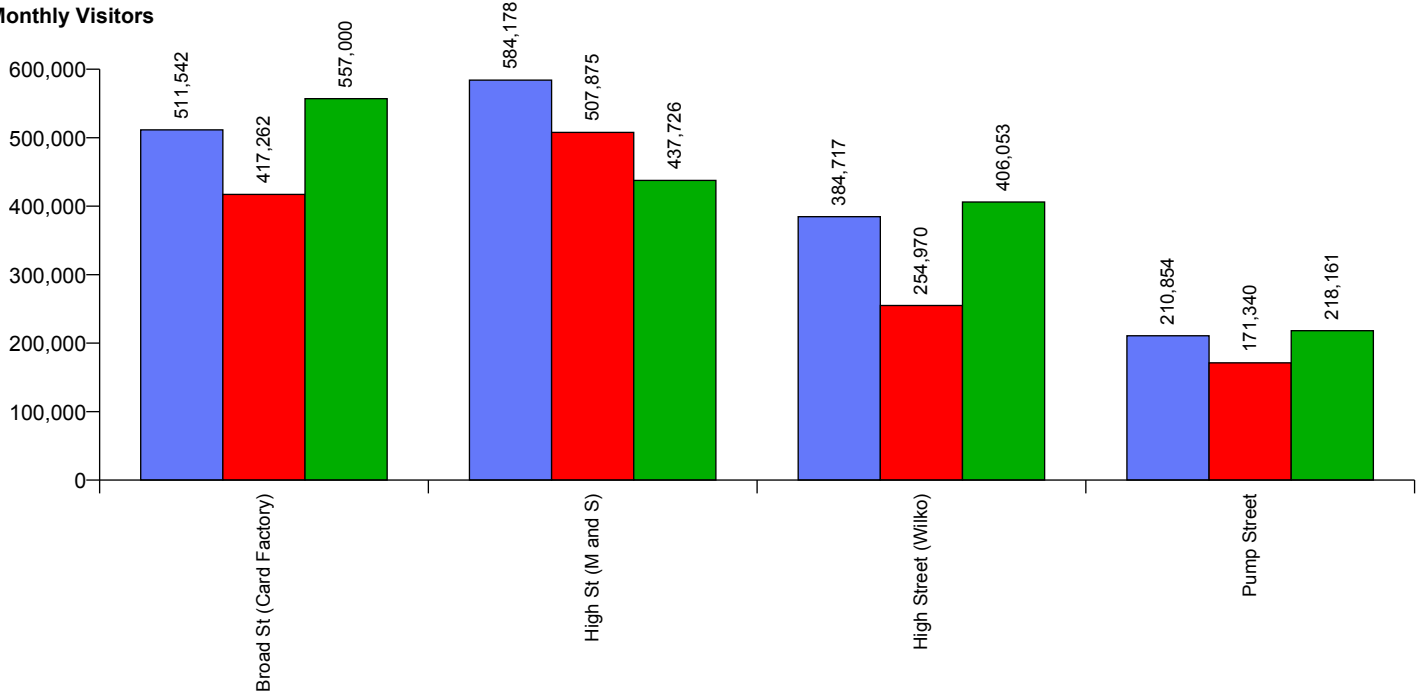

Average Visitors

This Month '19	38,801	41,455	40,987	42,360	44,425	51,730	78,500
This Month '18	36,121	36,356	38,738	40,509	42,617	51,810	77,637
Last Month '19	40,612	43,673	41,780	40,519	41,542	49,552	80,184
Y-O-Y % Change	7.4%	14.0%	5.8%	4.6%	4.2%	-0.2%	1.1%

Zone Comparison

No Zone Comparison Available

Internal Flow Comparison

No Flow Comparison Available

Month Commencing	26-May-2019
-------------------------	--------------------

No of Wks This Mth	5
No of Wks Last Mth	4

Month	June 2019
--------------	------------------

External Location Comparison

Monthly Visitors

FootFall by Entrance

Monthly Visitors

Month Commencing	26-May-2019
------------------	-------------

Month

June 2019