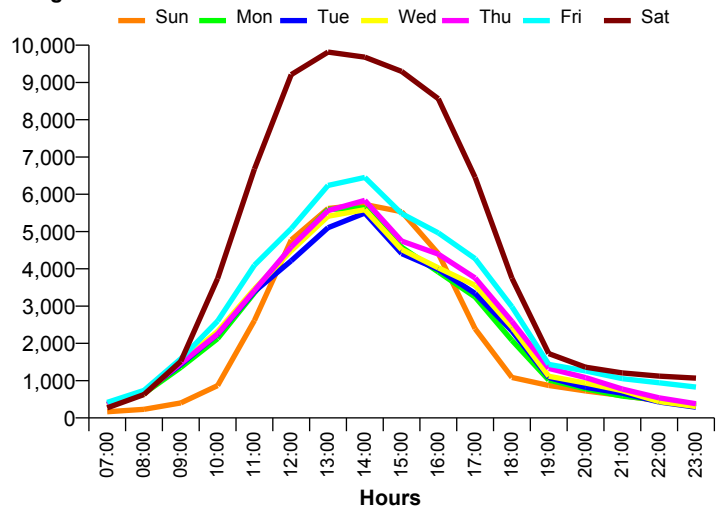

National Benchmark		Monthly		Yearly	
M-O-M	Y-O-Y	Centre Change	Centre Change	Centre Change	Centre Change
30.2 % ↑	-3.1 % ↓	25.1 % ↑		4.5 % ↑	

Average Daily Distribution

Average Visitors

Average Hourly Distribution

Average Visitors

This Month '19	38,801	41,455	40,987	42,360	44,425	51,730	78,500
This Month '18	36,121	36,356	38,738	40,509	42,617	51,810	77,637
Last Month '19	40,612	43,673	41,780	40,519	41,542	49,552	80,184
Y-O-Y % Change	7.4%	14.0%	5.8%	4.6%	4.2%	-0.2%	1.1%