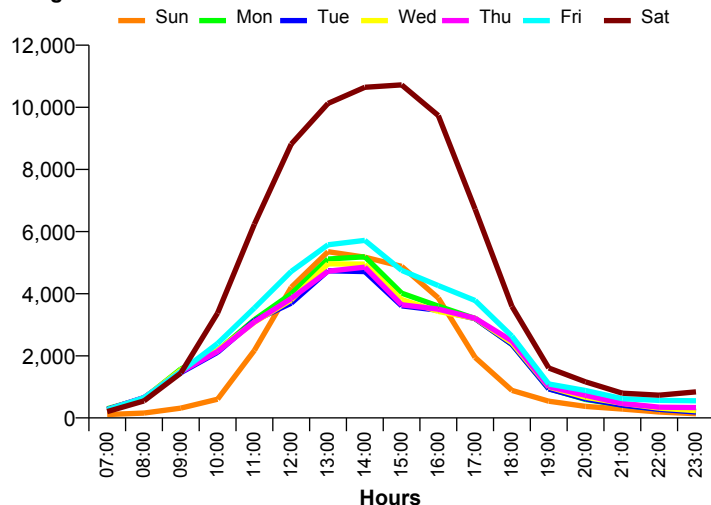

Month Commencing **24-Feb-2019**

No of Wks This Mth	5
No of Wks Last Mth	4

Month **March 2019**

Monthly Visitors

Monthly Visitors

Annual Performance

Monthly Visitors

National Benchmark		Monthly		Yearly	
M-O-M	Y-O-Y	Centre Change	Centre Change	Centre Change	Centre Change
25.9 % ↑	-1.2 % ↓	30.4 % ↑		6.1 % ↑	

Average Daily Distribution

Average Visitors

Average Hourly Distribution

Average Visitors

This Month '19	32,663	38,217	36,331	37,453	37,453	44,568	79,240
This Month '18	32,153	34,089	32,300	36,022	35,214	42,845	75,846
Last Month '19	32,521	36,465	34,344	35,406	37,146	43,167	74,304
Y-O-Y % Change	1.6%	12.1%	12.5%	4.0%	6.4%	4.0%	4.5%