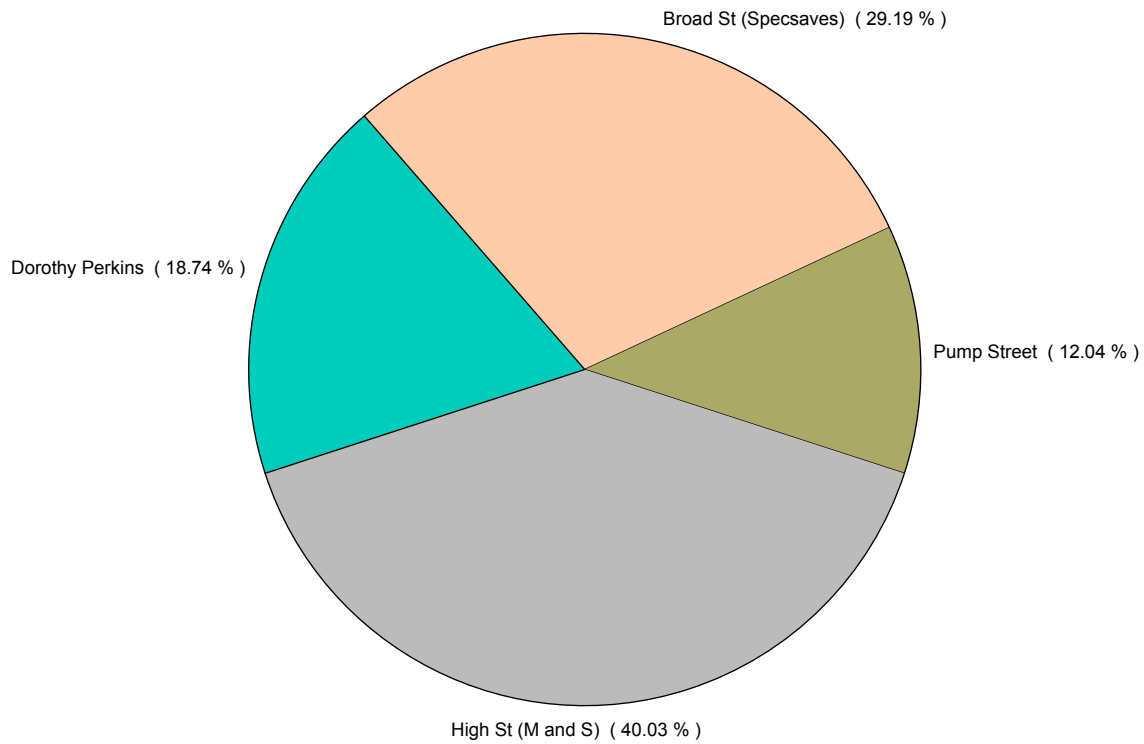

Average Daily Distribution

Average Visitors

Average Hourly Distribution

Average Visitors

This Month '19	32,663	38,217	36,331	37,453	37,453	44,568	79,240
This Month '18	32,153	34,089	32,300	36,022	35,214	42,845	75,846
Last Month '19	32,521	36,465	34,344	35,406	37,146	43,167	74,304
Y-O-Y % Change	1.6%	12.1%	12.5%	4.0%	6.4%	4.0%	4.5%

Zone Comparison

No Zone Comparison Available

Internal Flow Comparison

No Flow Comparison Available

Month Commencing	24-Feb-2019
-------------------------	--------------------

No of Wks This Mth	5
No of Wks Last Mth	4

Month	March 2019
--------------	-------------------

External Location Comparison

Monthly Visitors

FootFall by Entrance

Monthly Visitors

Month Commencing	24-Feb-2019
------------------	-------------

Month	March 2019
-------	------------