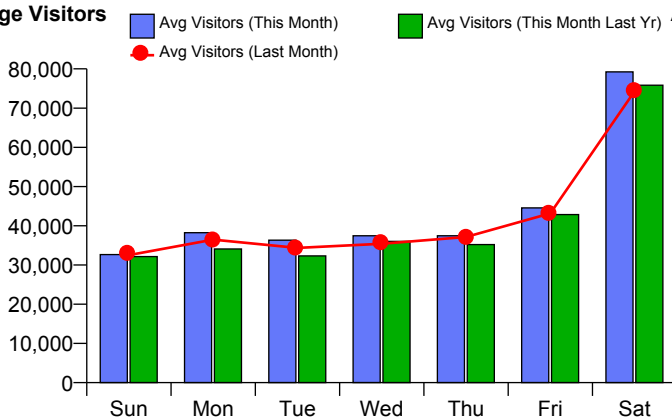

Month Commencing **24-Feb-2019**

No of Wks This Mth	5
No of Wks Last Mth	4

Month **March 2019**

Monthly Visitors

Monthly Visitors

Annual Performance

Monthly Visitors

National Benchmark		Monthly		Yearly	
M-O-M	Y-O-Y	Centre Change	Centre Change	Centre Change	Centre Change
25.9 % ↑	-1.2 % ↓	30.4 % ↑		6.1 % ↑	

Average Daily Distribution

Average Visitors

Average Hourly Distribution

Average Visitors

This Month '19	32,663	38,217	36,331	37,453	37,453	44,568	79,240
This Month '18	32,153	34,089	32,300	36,022	35,214	42,845	75,846
Last Month '19	32,521	36,465	34,344	35,406	37,146	43,167	74,304
Y-O-Y % Change	1.6%	12.1%	12.5%	4.0%	6.4%	4.0%	4.5%

Month	March 2019
--------------	-------------------

External Location Comparison

Monthly Visitors

FootFall by Entrance

Monthly Visitors

Month Commencing	24-Feb-2019
------------------	-------------

Month	March 2019
-------	------------