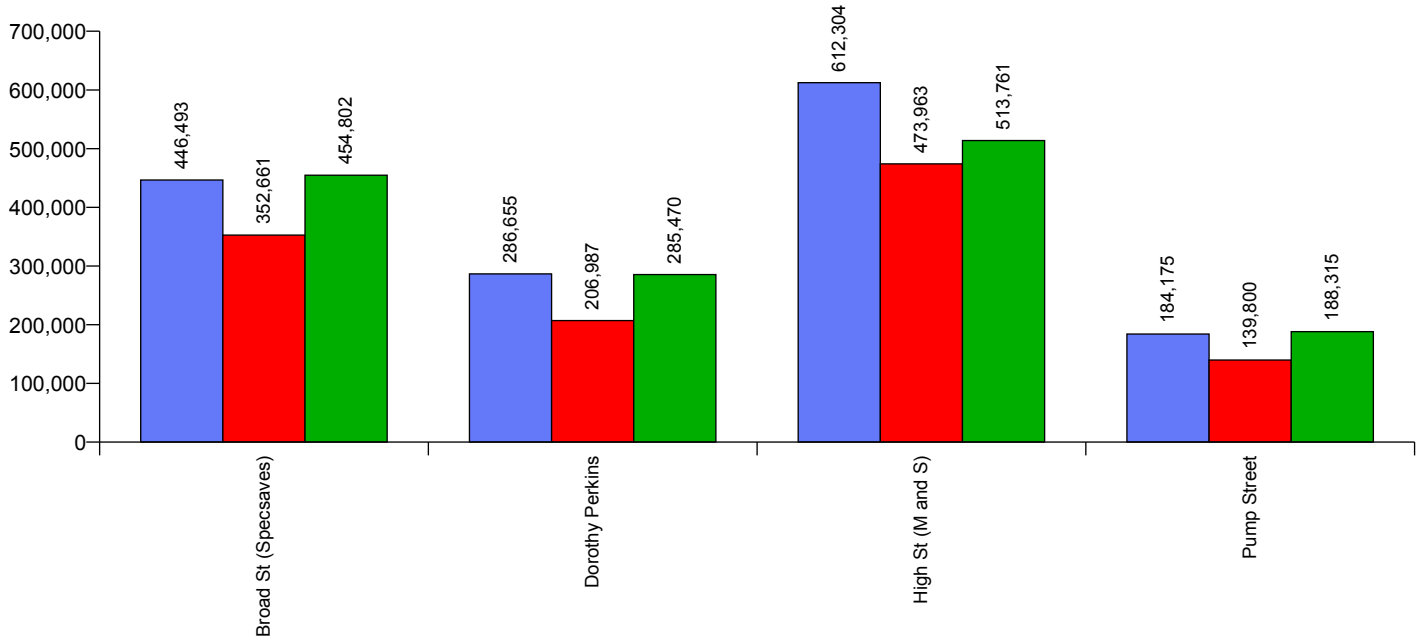

Average Daily Distribution

Average Visitors

Average Hourly Distribution

Average Visitors

This Month '19	32,663	38,217	36,331	37,453	37,453	44,568	79,240
This Month '18	32,153	34,089	32,300	36,022	35,214	42,845	75,846
Last Month '19	32,521	36,465	34,344	35,406	37,146	43,167	74,304
Y-O-Y % Change	1.6%	12.1%	12.5%	4.0%	6.4%	4.0%	4.5%

Zone Comparison

No Zone Comparison Available

Internal Flow Comparison

No Flow Comparison Available

Month Commencing	24-Feb-2019
-------------------------	--------------------

No of Wks This Mth	5
No of Wks Last Mth	4

Month	March 2019
--------------	-------------------

External Location Comparison

Monthly Visitors

FootFall by Entrance

Monthly Visitors

Month Commencing	24-Feb-2019
------------------	-------------

Month	March 2019
-------	------------