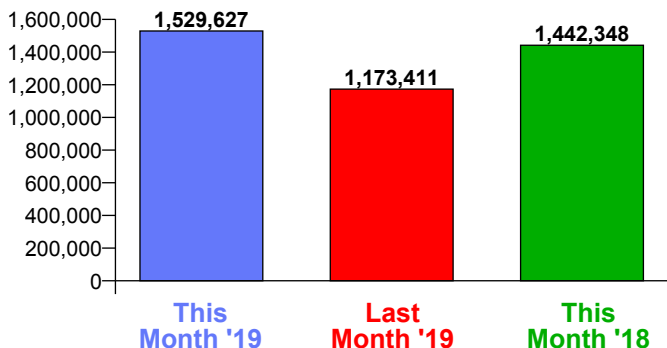

Month Commencing **24-Feb-2019**

No of Wks This Mth	5
No of Wks Last Mth	4

Month **March 2019**

Monthly Visitors

Monthly Visitors

Annual Performance

Monthly Visitors

National Benchmark		Monthly		Yearly	
M-O-M	Y-O-Y	Centre Change	Centre Change	Centre Change	Centre Change
25.9 % ↑	-1.2 % ↓	30.4 % ↑		6.1 % ↑	

Average Daily Distribution

Average Visitors

Average Hourly Distribution

Average Visitors

This Month '19	32,663	38,217	36,331	37,453	37,453	44,568	79,240
This Month '18	32,153	34,089	32,300	36,022	35,214	42,845	75,846
Last Month '19	32,521	36,465	34,344	35,406	37,146	43,167	74,304
Y-O-Y % Change	1.6%	12.1%	12.5%	4.0%	6.4%	4.0%	4.5%