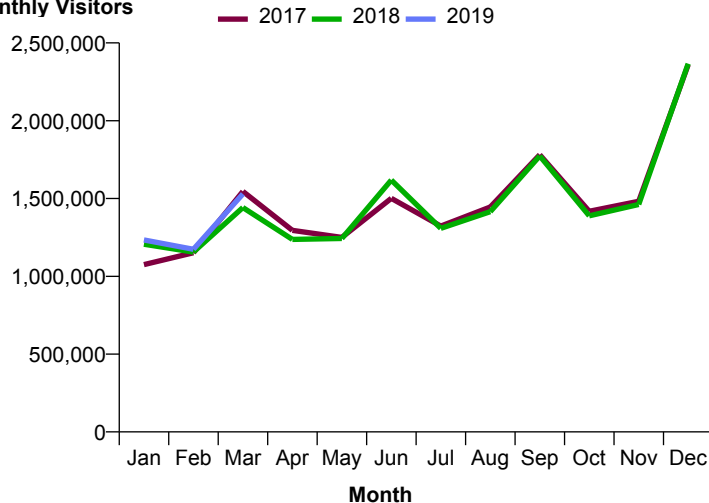

Month Commencing **24-Feb-2019**

No of Wks This Mth	5
No of Wks Last Mth	4

Month **March 2019**

Monthly Visitors

Monthly Visitors

Annual Performance

Monthly Visitors

National Benchmark		Monthly		Yearly	
M-O-M	Y-O-Y	Centre Change	Centre Change	Centre Change	Centre Change
25.9 % ↑	-1.2 % ↓	30.4 % ↑		6.1 % ↑	

Average Daily Distribution

Average Visitors

Average Hourly Distribution

Average Visitors

This Month '19	32,663	38,217	36,331	37,453	37,453	44,568	79,240
This Month '18	32,153	34,089	32,300	36,022	35,214	42,845	75,846
Last Month '19	32,521	36,465	34,344	35,406	37,146	43,167	74,304
Y-O-Y % Change	1.6%	12.1%	12.5%	4.0%	6.4%	4.0%	4.5%