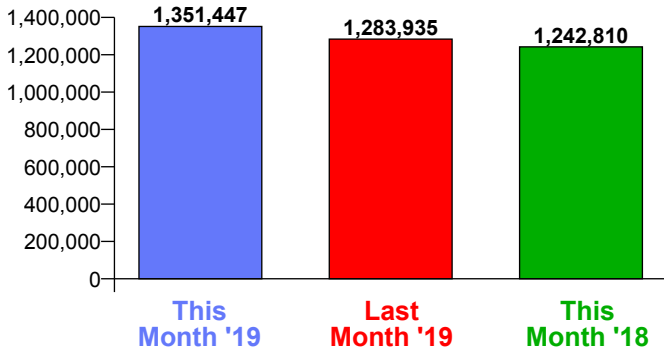

Month Commencing **28-Apr-2019**

No of Wks This Mth	4
No of Wks Last Mth	4

Month

May 2019

Monthly Visitors

Monthly Visitors

Annual Performance

Monthly Visitors

National Benchmark		Monthly		Yearly	
M-O-M	Y-O-Y	Centre Change	Centre Change	Centre Change	Centre Change
-2.6 %	↓	-4.3 %	↓	5.3 %	↑
				8.7 %	↑

Average Daily Distribution

Average Visitors

This Month '19	40,612	43,673	41,780	40,519	41,542	49,552	80,184
This Month '18	36,947	40,691	36,115	38,044	36,876	45,199	76,832
Last Month '19	28,189	41,597	40,734	41,500	40,396	51,723	76,846
Y-O-Y % Change	9.9%	7.3%	15.7%	6.5%	12.7%	9.6%	4.4%