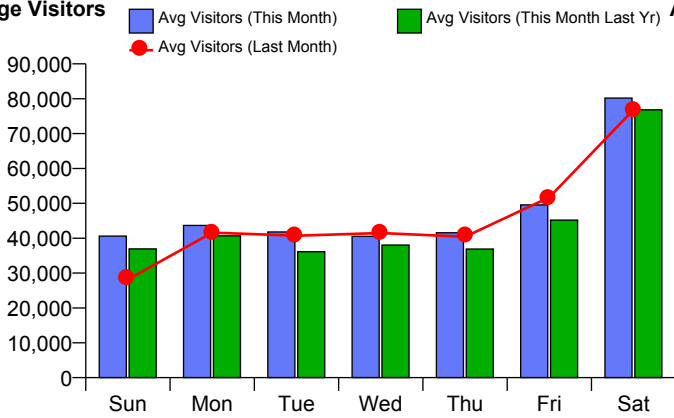

Month Commencing **28-Apr-2019**

No of Wks This Mth	4
No of Wks Last Mth	4

Month

May 2019

Monthly Visitors

Monthly Visitors

Annual Performance

Monthly Visitors

National Benchmark		Monthly		Yearly	
M-O-M	Y-O-Y	Centre Change	Centre Change	Centre Change	Centre Change
-2.6 %	↓	-4.3 %	↓	5.3 %	↑
				8.7 %	↑

Average Daily Distribution

Average Visitors

This Month '19	40,612	43,673	41,780	40,519	41,542	49,552	80,184
This Month '18	36,947	40,691	36,115	38,044	36,876	45,199	76,832
Last Month '19	28,189	41,597	40,734	41,500	40,396	51,723	76,846
Y-O-Y % Change	9.9%	7.3%	15.7%	6.5%	12.7%	9.6%	4.4%

Average Hourly Distribution

Average Visitors

Zone Comparison

No Zone Comparison Available

Internal Flow Comparison

No Flow Comparison Available

Month Commencing	28-Apr-2019
-------------------------	--------------------