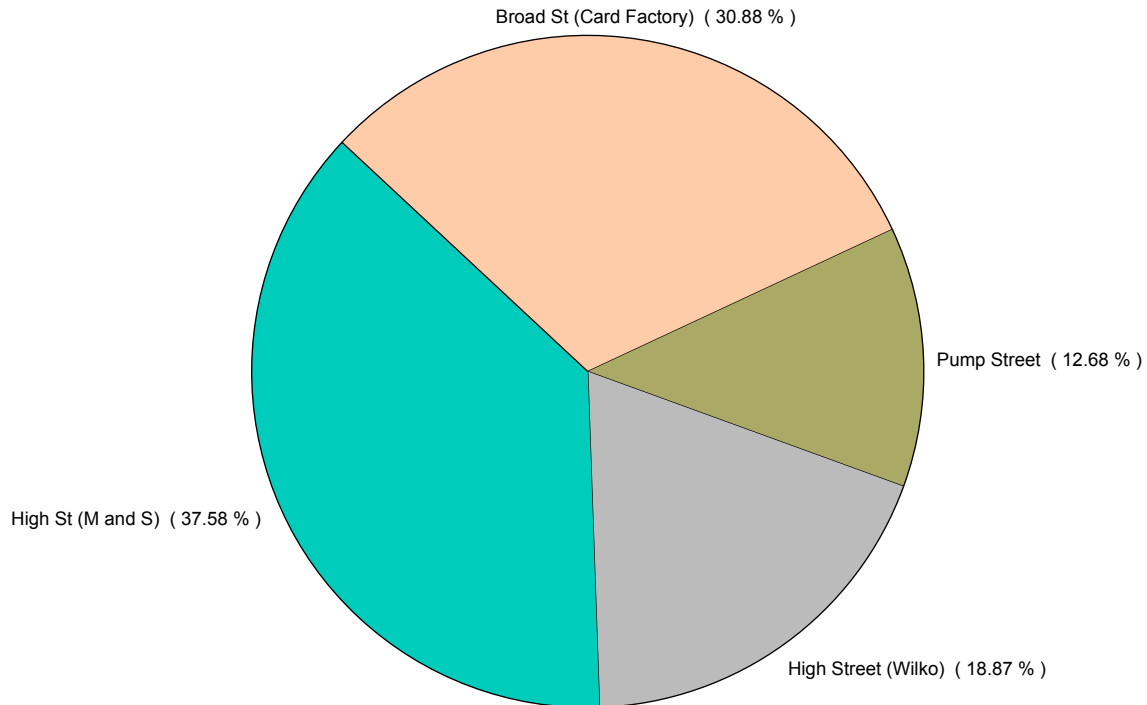

No of Wks This Mth	4
No of Wks Last Mth	4

Month	May 2019
--------------	-----------------

External Location Comparison

Monthly Visitors

FootFall by Entrance

Monthly Visitors

Month Commencing	28-Apr-2019
------------------	-------------