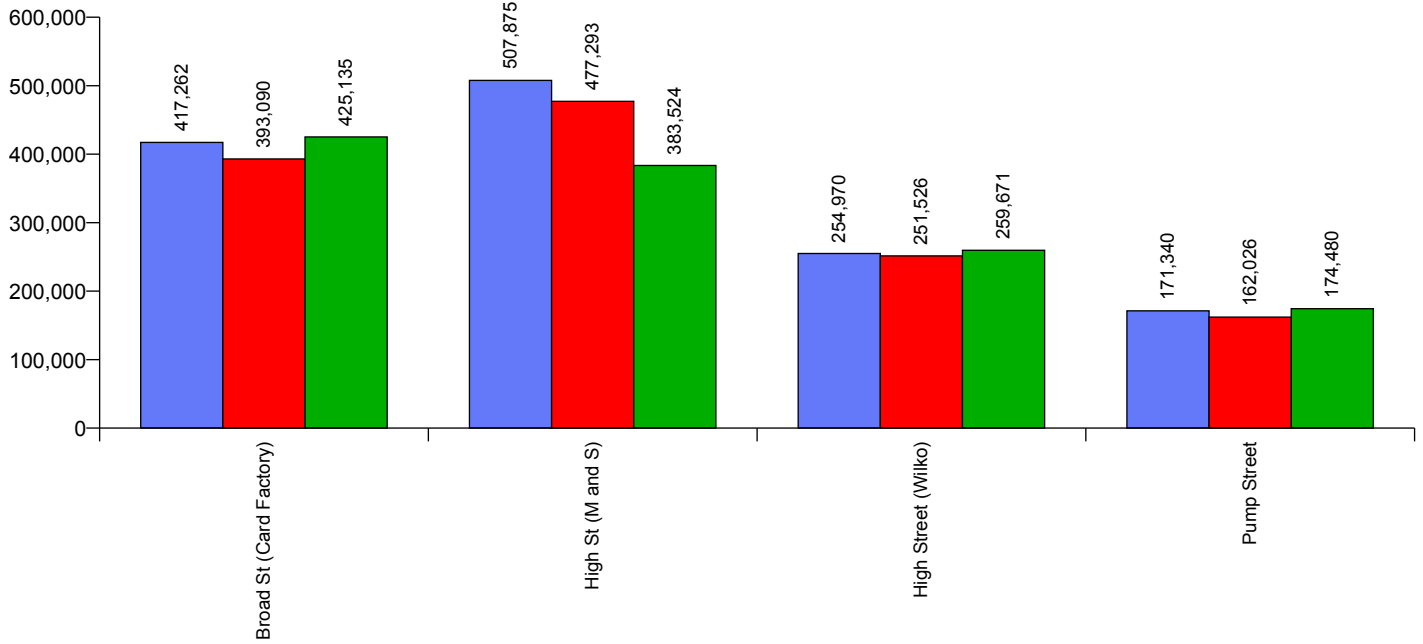

National Benchmark		Monthly		Yearly	
M-O-M	Y-O-Y	Centre Change	Centre Change	Centre Change	Centre Change
-2.6 %	↓	-4.3 %	↓	5.3 %	↑
				8.7 %	↑

Average Daily Distribution

Average Visitors

This Month '19	40,612	43,673	41,780	40,519	41,542	49,552	80,184
This Month '18	36,947	40,691	36,115	38,044	36,876	45,199	76,832
Last Month '19	28,189	41,597	40,734	41,500	40,396	51,723	76,846
Y-O-Y % Change	9.9%	7.3%	15.7%	6.5%	12.7%	9.6%	4.4%

Average Hourly Distribution

Average Visitors

Zone Comparison

No Zone Comparison Available

Internal Flow Comparison

No Flow Comparison Available

Month Commencing	28-Apr-2019
-------------------------	--------------------

No of Wks This Mth	4
No of Wks Last Mth	4

Month	May 2019
--------------	-----------------

External Location Comparison

Monthly Visitors

FootFall by Entrance

Monthly Visitors

Month Commencing	28-Apr-2019
------------------	-------------