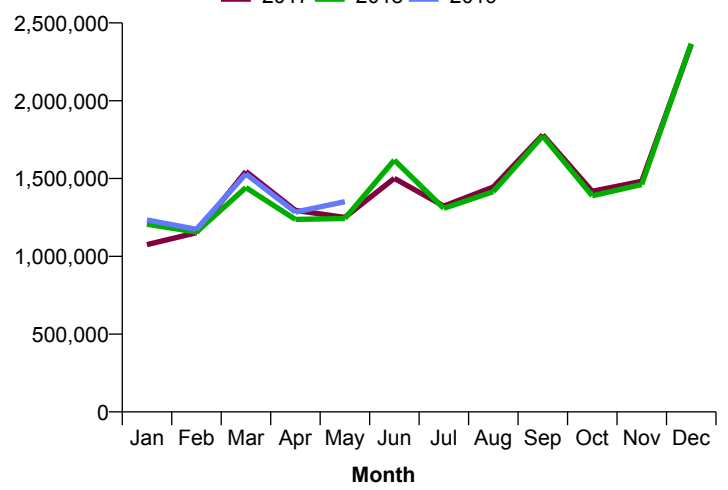

Month Commencing **28-Apr-2019**

No of Wks This Mth	4
No of Wks Last Mth	4

Month

May 2019

Monthly Visitors

Monthly Visitors

Annual Performance

Monthly Visitors

National Benchmark		Monthly		Yearly	
M-O-M	Y-O-Y	Centre Change	Centre Change	Centre Change	Centre Change
-2.6 %	↓	-4.3 %	↓	5.3 %	↑
				8.7 %	↑

Average Daily Distribution

Average Visitors

This Month '19	40,612	43,673	41,780	40,519	41,542	49,552	80,184
This Month '18	36,947	40,691	36,115	38,044	36,876	45,199	76,832
Last Month '19	28,189	41,597	40,734	41,500	40,396	51,723	76,846
Y-O-Y % Change	9.9%	7.3%	15.7%	6.5%	12.7%	9.6%	4.4%

Average Hourly Distribution

Average Visitors

Zone Comparison

No Zone Comparison Available

Internal Flow Comparison

No Flow Comparison Available

Month Commencing	28-Apr-2019
-------------------------	--------------------