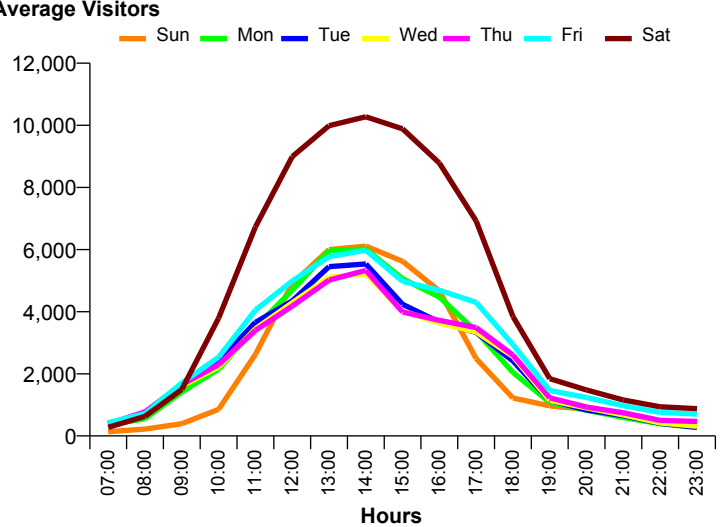

National Benchmark		Monthly		Yearly	
M-O-M	Y-O-Y	Centre Change	Centre Change	Centre Change	Centre Change
-2.6 %	↓	-4.3 %	↓	5.3 %	↑
				8.7 %	↑

Average Daily Distribution

Average Visitors

This Month '19	40,612	43,673	41,780	40,519	41,542	49,552	80,184
This Month '18	36,947	40,691	36,115	38,044	36,876	45,199	76,832
Last Month '19	28,189	41,597	40,734	41,500	40,396	51,723	76,846
Y-O-Y % Change	9.9%	7.3%	15.7%	6.5%	12.7%	9.6%	4.4%

Average Hourly Distribution

Average Visitors

Zone Comparison

No Zone Comparison Available

Internal Flow Comparison

No Flow Comparison Available

Month Commencing	28-Apr-2019
-------------------------	--------------------